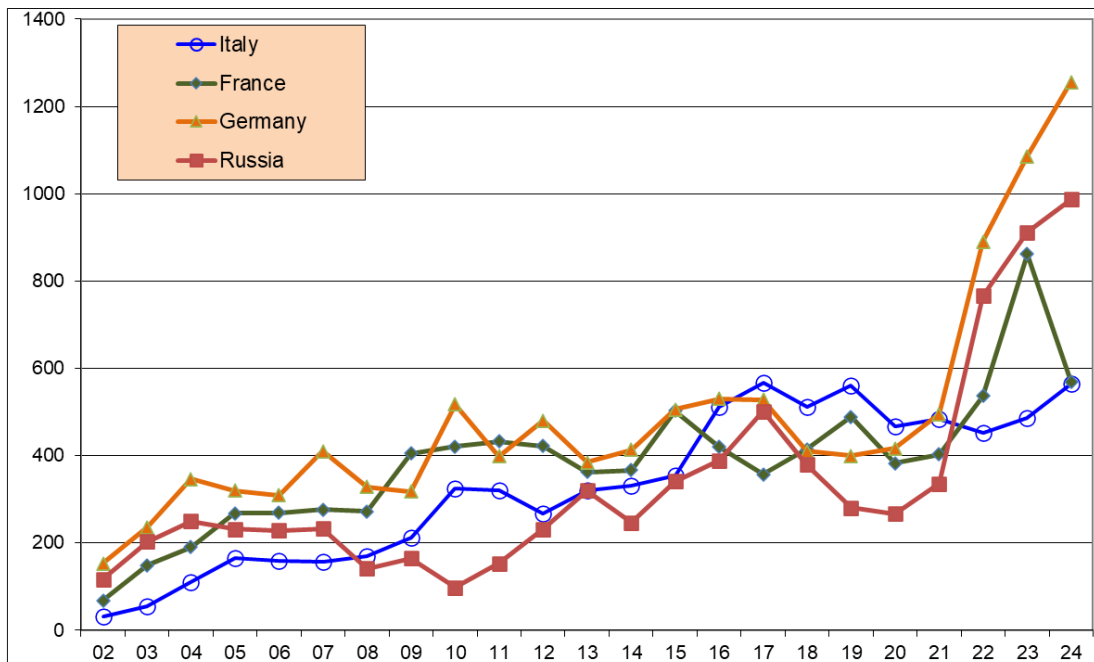

By countries per year (1)