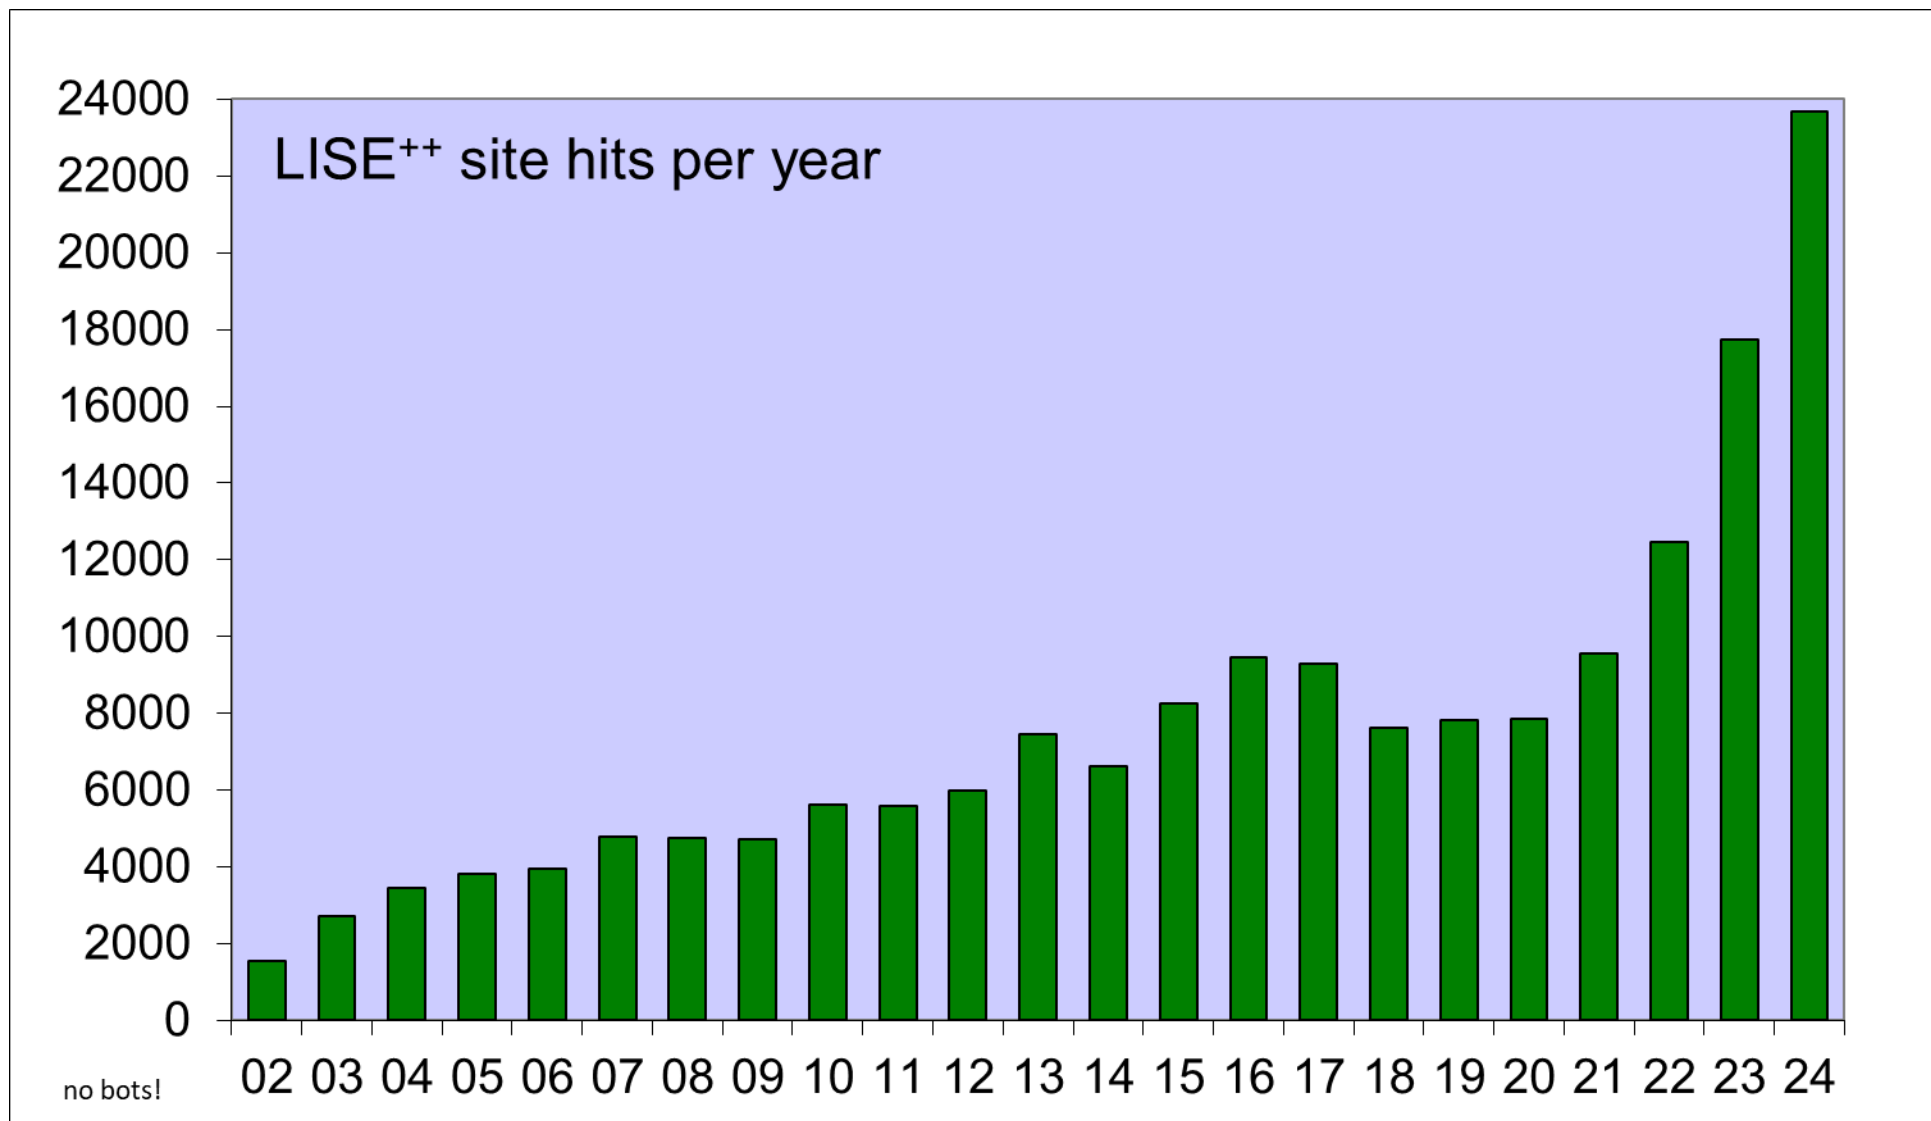

The LISE site log-file was sorted by Daniel Kaloyanov (P&A, MSU)

# Visits by countries total

The LISE++ code geography

The LISE++ code geography (last 2024 year)

Top 35 countries