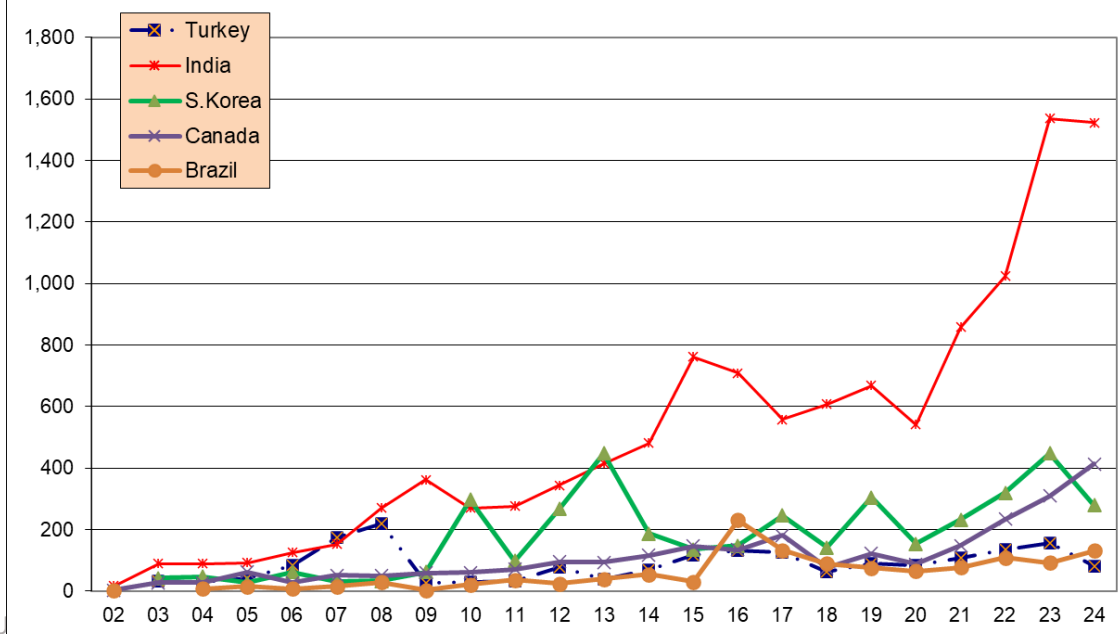

By countries per year (1)