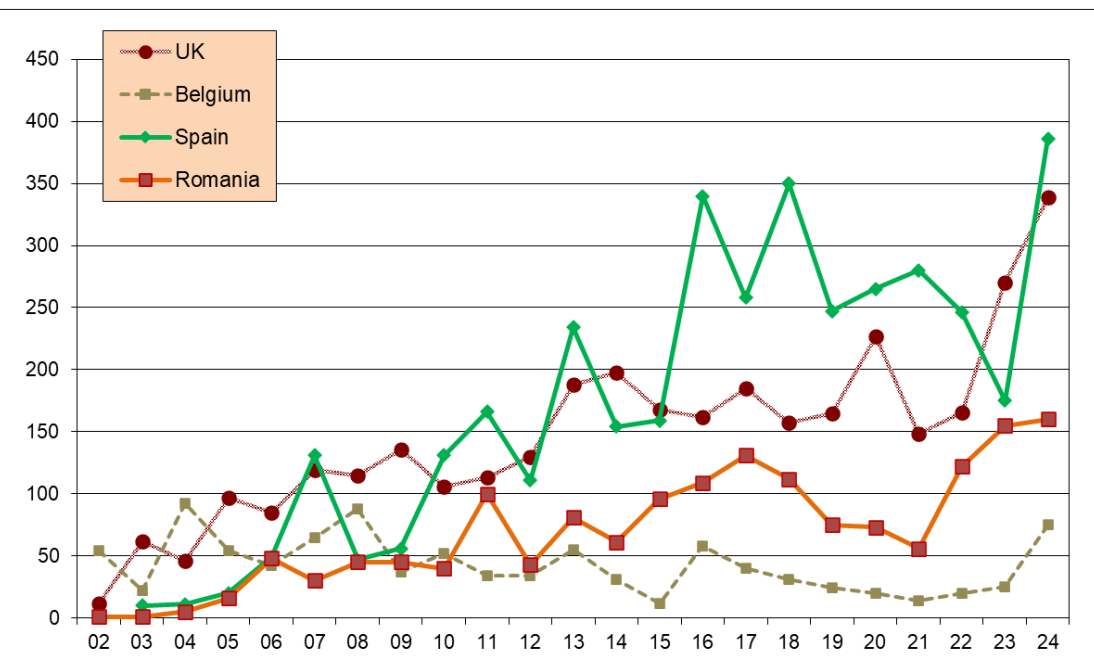

By countries per year (1)