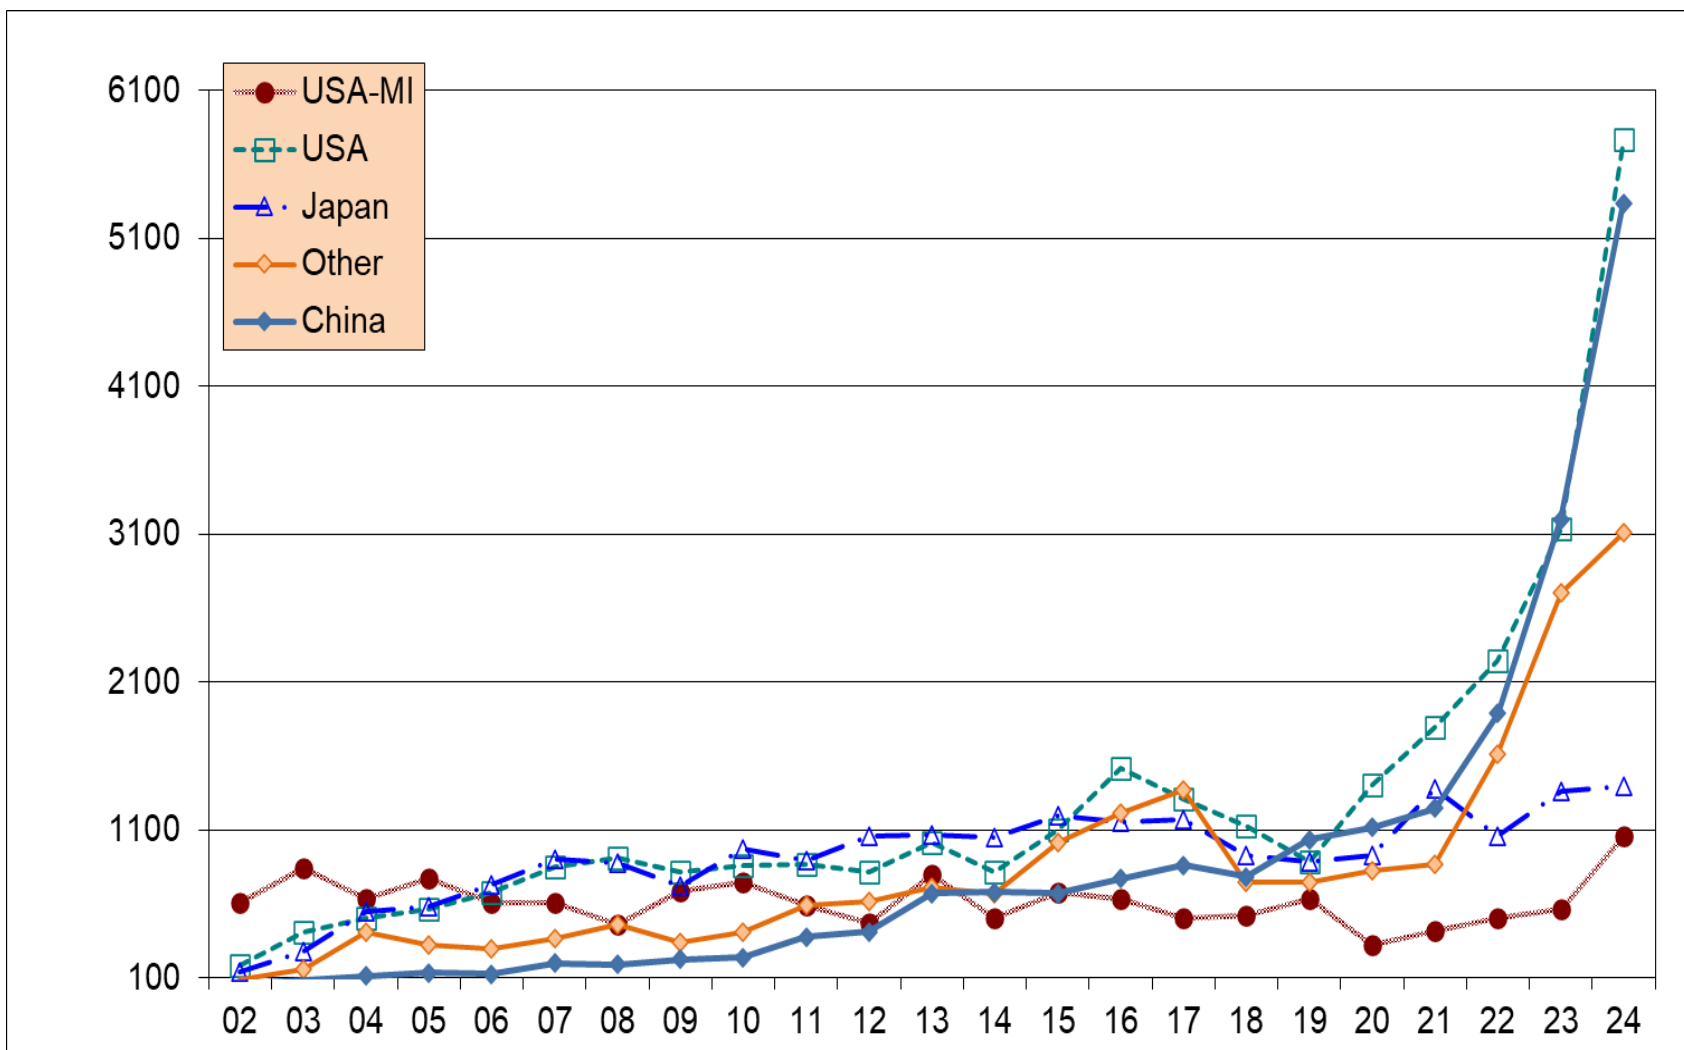

By countries per year (2)

difference		difference	
country	<22,23>-21	country	24-23
China	1296	USA	2631
other	1088	China	2141
USA	895	USA-MI	490
Russia	503	Other	408
Germany	493	Spain	211
India	421	Germany	170
France	296	Canada	105
S.Korea	152	Italy	78
Canada	124	Russia	75
USA-MI	118	UK	69
Romania	83	Belgium	50
UK	70	Brazil	39
Turkey	39	Japan	34
Vietnam	37	Thailand	11
Brazil	23	Iran	10
Thailand	16	Romania	5
Belgium	8	Saudi Arabia	-2
Saudi Arabia	8	Vietnam	-7
Italy	-16	India	-14
Iran	-21	Kazakhstan	-14
Kazakhstan	-50	Turkey	-78
Spain	-69	S.Korea	-168
Japan	-168	France	-293
bot	-21	bot	92
Total no bots	5547	Total no bots	5951
Total with bot	5525	Total with bot	5475