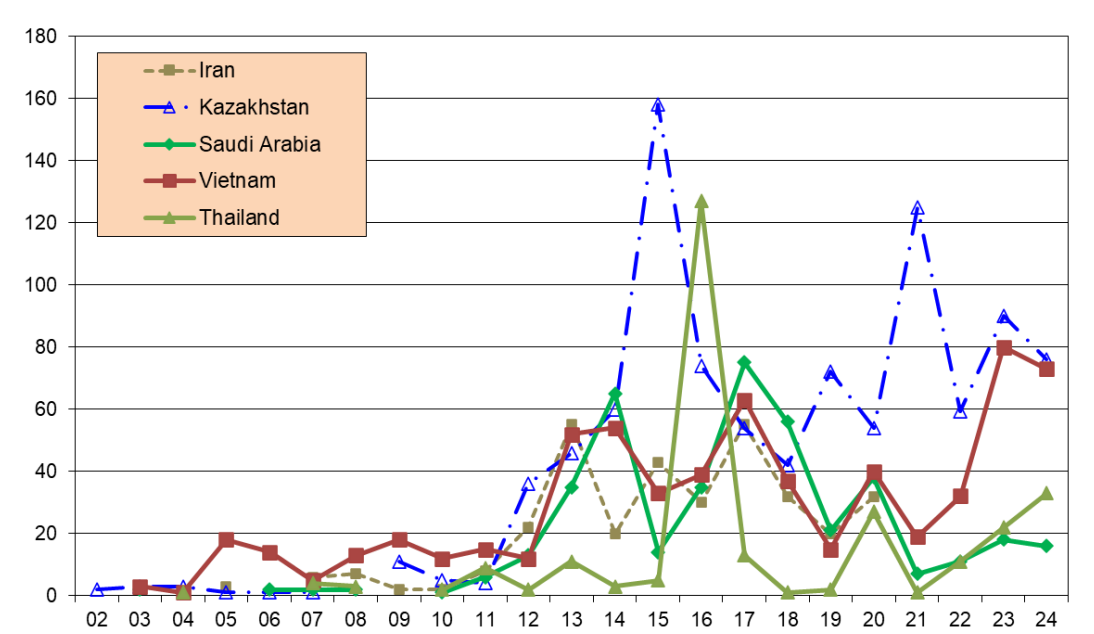

By countries per year (1)