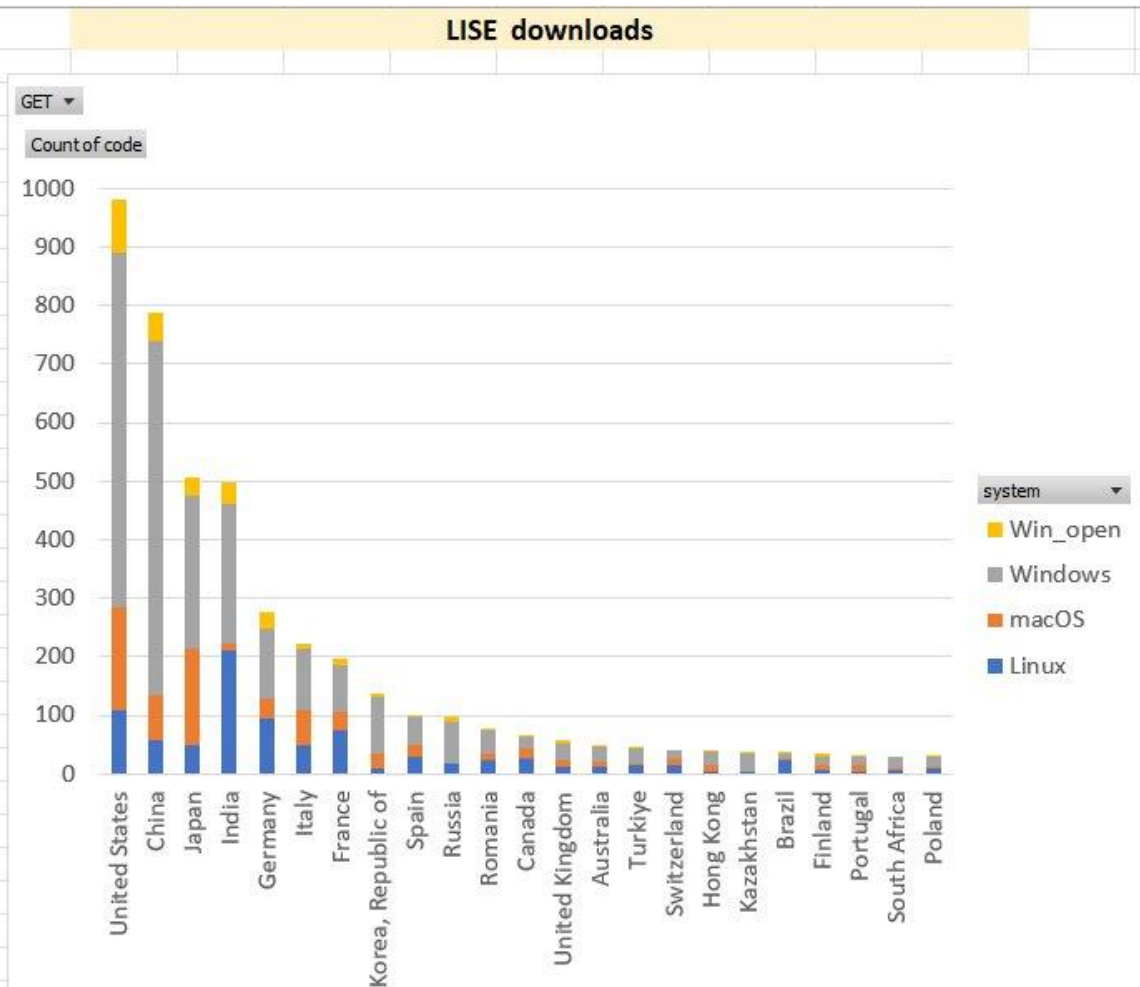

GET	(All)								
Count of code	Column Lat								
Row Labels	Linux	macOS	Windows	Win_open	Grand Total	Windows	Linux	macOS	
United States	109	175	605	91	980	71%	11%	18%	
China	57	76	607	47	787	83%	7%	10%	
Japan	48	165	261	32	506	58%	9%	33%	
India	211	11	240	35	497	55%	42%	2%	
Germany	96	32	119	29	276	54%	35%	12%	
Italy	50	58	107	7	222	51%	23%	26%	
France	74	32	80	10	196	46%	38%	16%	
Korea, Republic of	10	24	97	7	138	75%	7%	17%	
Spain	28	20	50	3	101	52%	28%	20%	
Russia	18	1	70	9	98	81%	18%	1%	
Romania	23	12	40	2	77	55%	30%	16%	
Canada	26	18	19	2	65	32%	40%	28%	
United Kingdom	11	12	30	4	57	60%	19%	21%	
Australia	13	9	24	3	49	55%	27%	18%	
Turkiye	14	3	26	1	44	61%	32%	7%	
Switzerland	14	13	15		42	36%	33%	31%	
Hong Kong	3	12	23	2	40	63%	8%	30%	
Kazakhstan	4	1	29	4	38	87%	11%	3%	
Brazil	23	4	8	1	36	25%	64%	11%	
Finland	6	10	14	4	34	53%	18%	29%	
Portugal	4	10	16	1	31	55%	13%	32%	
South Africa	7	3	20		30	67%	23%	10%	
Poland	8	3	17	1	29	62%	28%	10%	
Grand Total	857	704	2517	295	4373	64%	20%	16%	

Windows: China, Kazakhstan, Russia, Korea
Linux: Brazil, India, Canada
macOS: Japan, Portugal, Switzerland