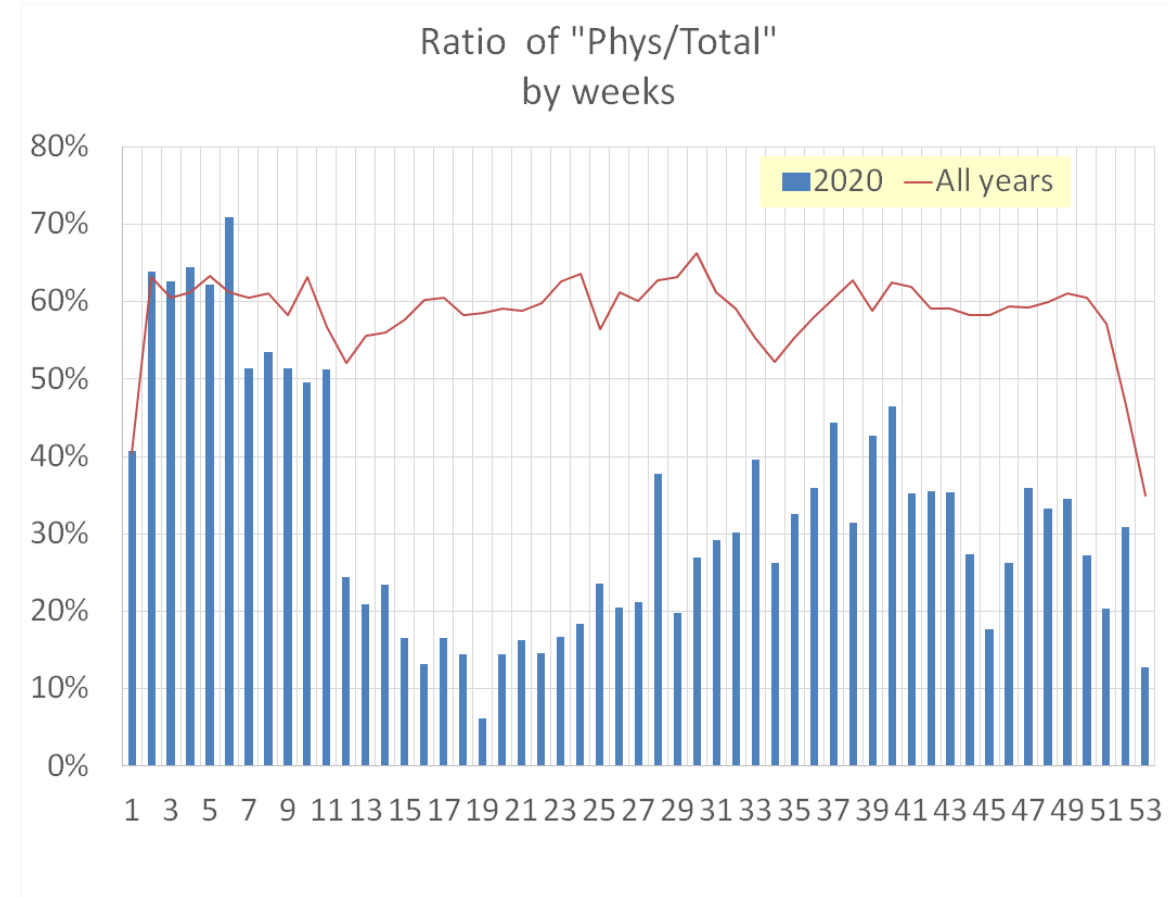

Countries : Progress – Regress (2020)

2020

TOP 40 COUNTRIES : RATIO OF 2020 / SUM(2002:2019)

country	Total (...2019)	2020	2020 / Total	country	Total (...2019)	2020	2020 / Total		
1	Iraq	134	39	29%	26	Sweden	410	27	7%
2	Ethiopia	108	26	24%	27	Finland	760	49	6%
3	Hong Kong	192	31	16%	28	France	6087	383	6%
4	China	7643	1119	15%	29	Canada	1404	88	6%
5	Thailand	187	27	14%	30	Japan	15183	929	6%
6	Portugal	248	33	13%	31	Turkey	1377	83	6%
7	Egypt	131	16	12%	32	Austria	167	10	6%
8	Mexico	359	43	12%	33	S. Korea	2581	154	6%
9	Saudi Arabia	329	38	12%	34	Germany	6990	417	6%
10	Netherlands	606	67	11%	35	Norway	387	23	6%
11	Spain	2469	265	11%	36	Russia	4627	267	6%
12	Iran	305	32	10%	37	South Africa	483	26	5%
13	Greece	669	69	10%	38	Poland	956	49	5%
14	UK	2244	227	10%	39	Argentina	271	13	5%
15	Croatia	149	15	10%	40	Slovakia	106	5	5%
16	Vietnam	403	40	10%	41	Australia	642	25	4%
17	Hungary	357	35	10%	42	Serbia	147	5	3%
18	Czech	228	22	10%	43	Bulgaria	252	8	3%
19	Kazakhstan	581	54	9%	44	Ukraine	194	6	3%
20	USA	15227	1405	9%	45	USA-MI	11335	323	3%
21	Italy	5132	467	9%	46	Colombia	117	3	3%
22	India	6314	542	9%	47	Israel	118	3	3%
23	Brazil	817	65	8%	48	Belgium	825	20	2%
24	Romania	1037	73	7%	49	Denmark	167	3	2%
25	Switzerland	674	47	7%	50	Thailand	180	1	1%

average

Laboratories (absolute values) : 2020

Laboratories : China