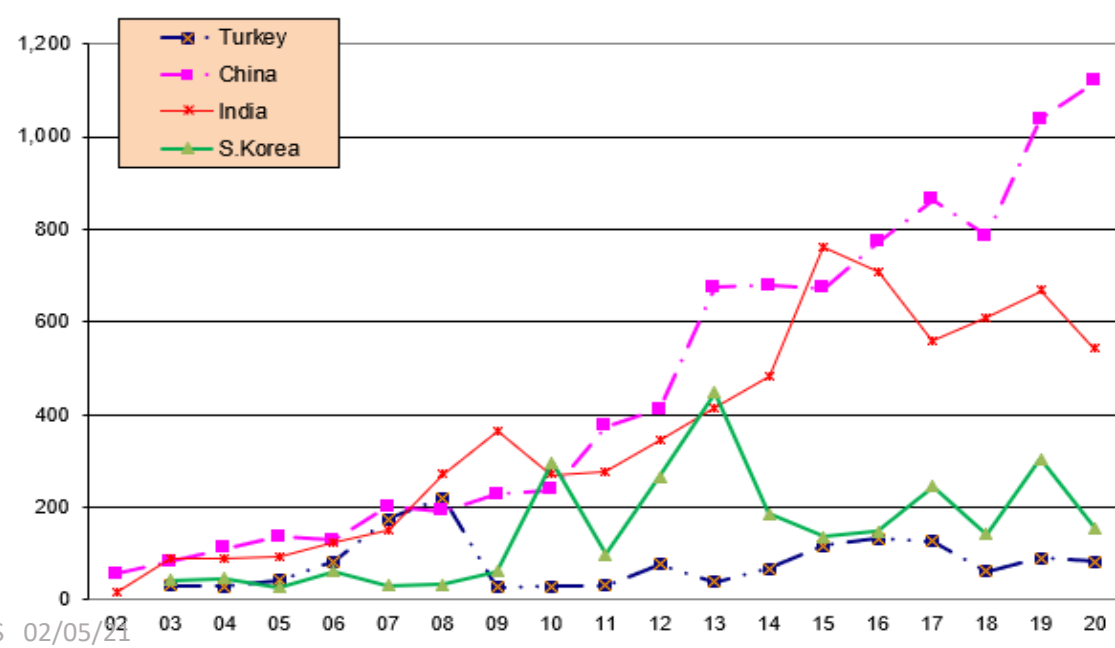

The LISE++ code geography

The LISE++ code geography (last 2020 year)

Top 40 countries

By countries per year (1)

By countries per year (2)

difference		difference	
country	19-18	country	20-19
China	252	USA	518
S.Korea	163	China	81
USA-MI	114	Other	70
Other	89	UK	62
France	75	Japan	46
India	60	Vietnam	25
Italy	48	Thailand	25
Canada	46	Spain	18
Kazakhstan	30	Germany	17
Turkey	29	Saudi Arabia	17
UK	8	Iran	12
Thailand	1	Romania	-2
Belgium	-7	Belgium	-4
Germany	-10	Turkey	-8
Iran	-12	Brazil	-11
Brazil	-14	Russia	-13
Vietnam	-22	Kazakhstan	-18
Saudi Arabia	-35	Canada	-34
Romania	-37	Italy	-93
Japan	-44	France	-106
Russia	-99	India	-126
Spain	-103	S.Korea	-151
USA	-239	USA-MI	-316
bot	507	bot	-586
total no bots	209	Total no bots	9
total with botl	716	Total with botl	-577