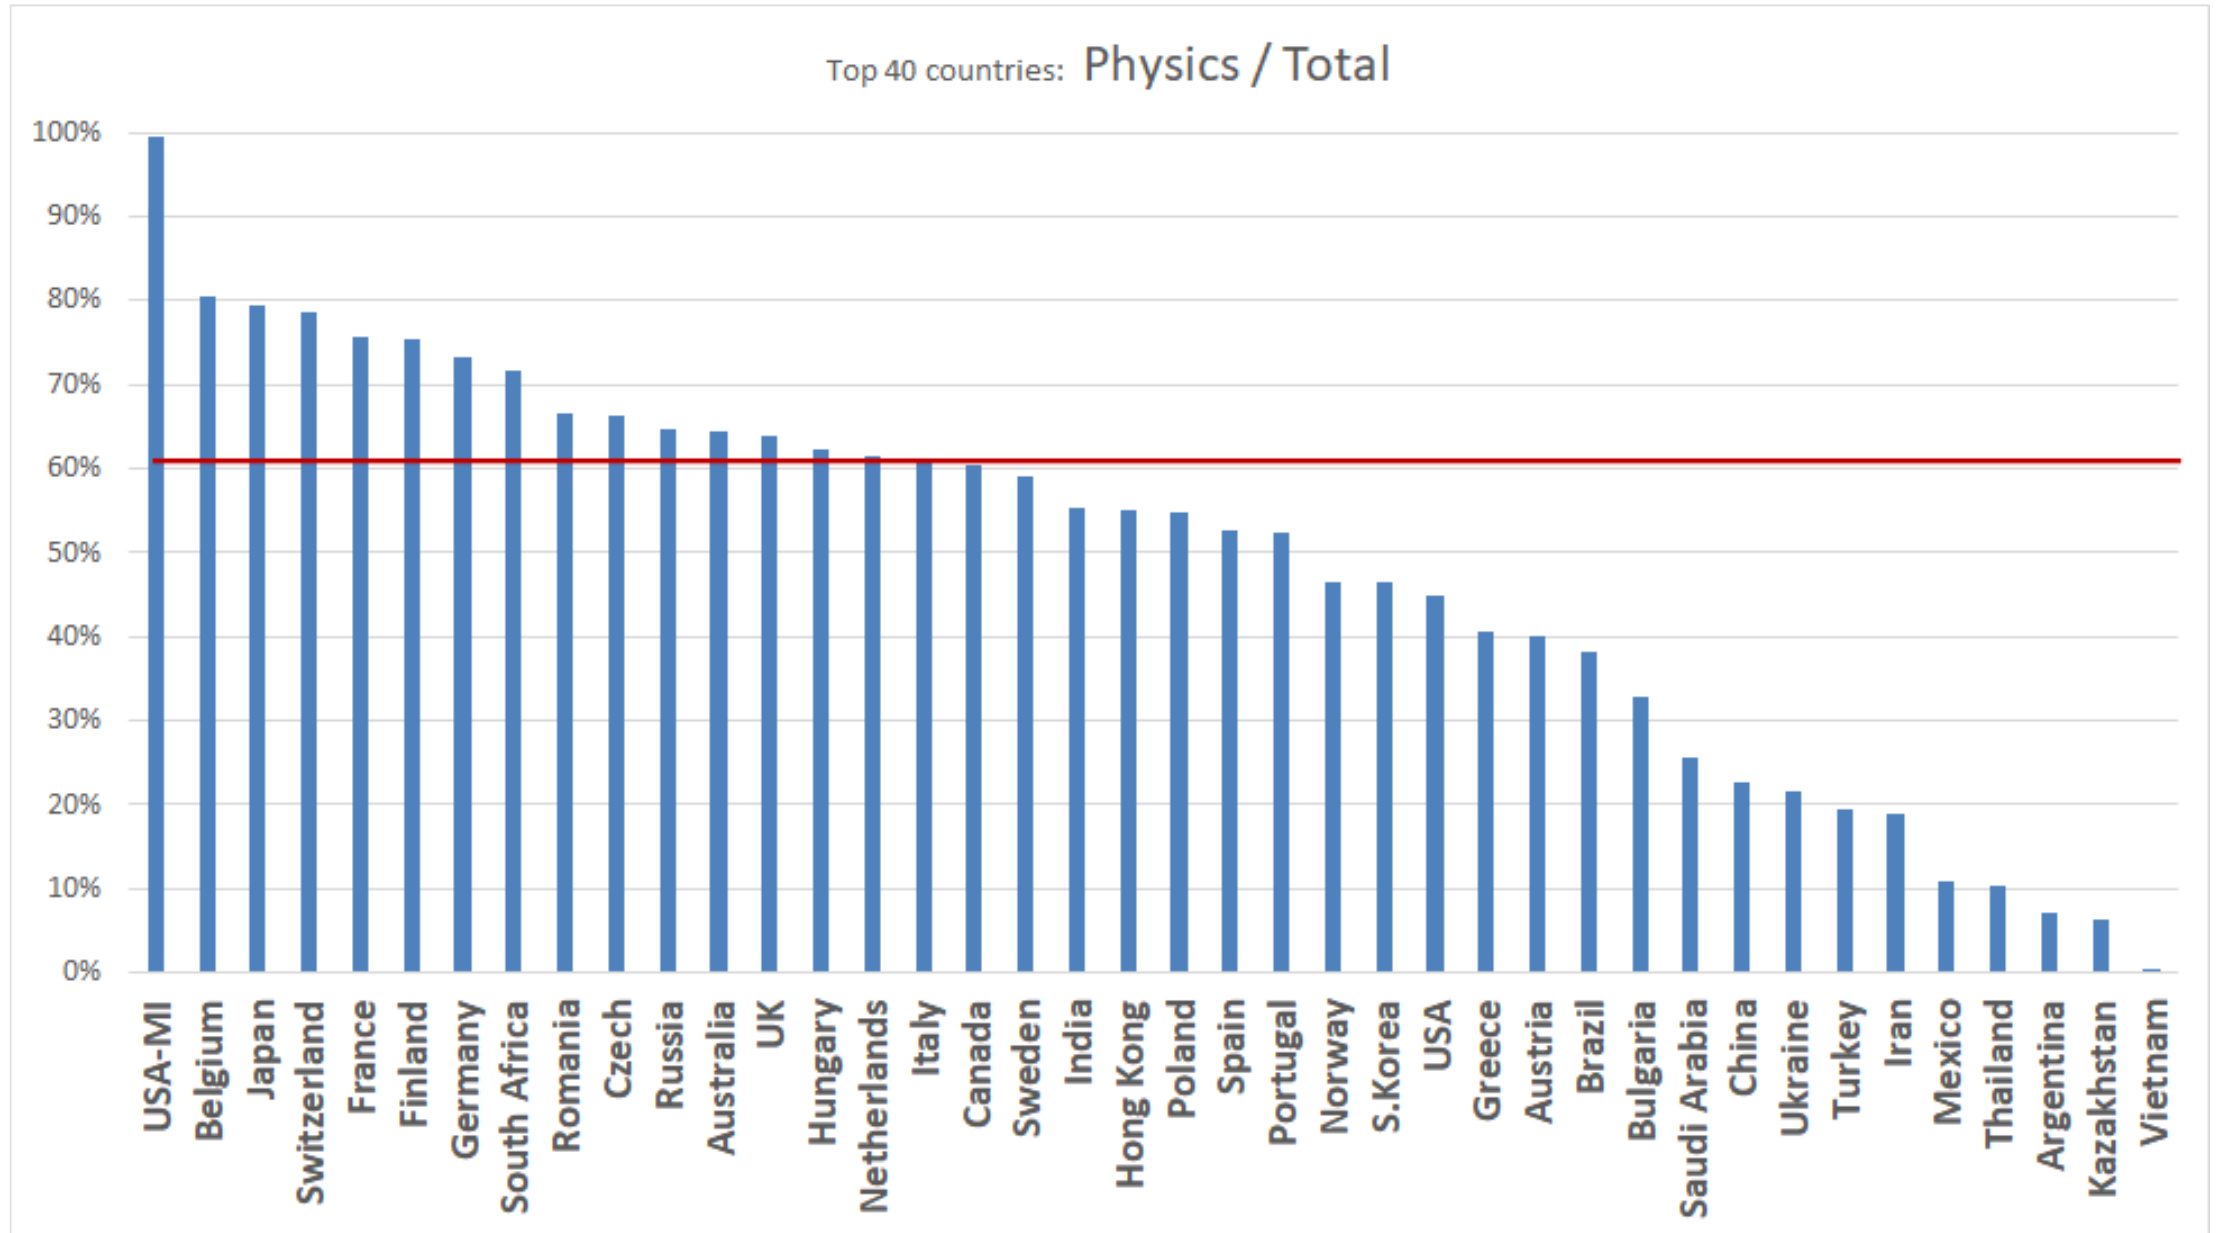

Countries : Progress – Regress (2020)

2020

TOP 40 COUNTRIES : RATIO OF 2020 / SUM(2002:2019)

country	Total (...2019)	2020	2020 / Total	country	Total (...2019)	2020	2020 / Total		
1	Iraq	134	39	29%	26	Sweden	410	27	7%
2	Ethiopia	108	26	24%	27	Finland	760	49	6%
3	Hong Kong	192	31	16%	28	France	6087	383	6%
4	China	7643	1119	15%	29	Canada	1404	88	6%
5	Thailand	187	27	14%	30	Japan	15183	929	6%
6	Portugal	248	33	13%	31	Turkey	1377	83	6%
7	Egypt	131	16	12%	32	Austria	167	10	6%
8	Mexico	359	43	12%	33	S. Korea	2581	154	6%
9	Saudi Arabia	329	38	12%	34	Germany	6990	417	6%
10	Netherlands	606	67	11%	35	Norway	387	23	6%
11	Spain	2469	265	11%	36	Russia	4627	267	6%
12	Iran	305	32	10%	37	South Africa	483	26	5%
13	Greece	669	69	10%	38	Poland	956	49	5%
14	UK	2244	227	10%	39	Argentina	271	13	5%
15	Croatia	149	15	10%	40	Slovakia	106	5	5%
16	Vietnam	403	40	10%	41	Australia	642	25	4%
17	Hungary	357	35	10%	42	Serbia	147	5	3%
18	Czech	228	22	10%	43	Bulgaria	252	8	3%
19	Kazakhstan	581	54	9%	44	Ukraine	194	6	3%
20	USA	15227	1405	9%	45	USA-MI	11335	323	3%
21	Italy	5132	467	9%	46	Colombia	117	3	3%
22	India	6314	542	9%	47	Israel	118	3	3%
23	Brazil	817	65	8%	48	Belgium	825	20	2%
24	Romania	1037	73	7%	49	Denmark	167	3	2%
25	Switzerland	674	47	7%	50	Thailand	180	1	1%

average

Laboratories (absolute values) : 2020

Laboratories : China