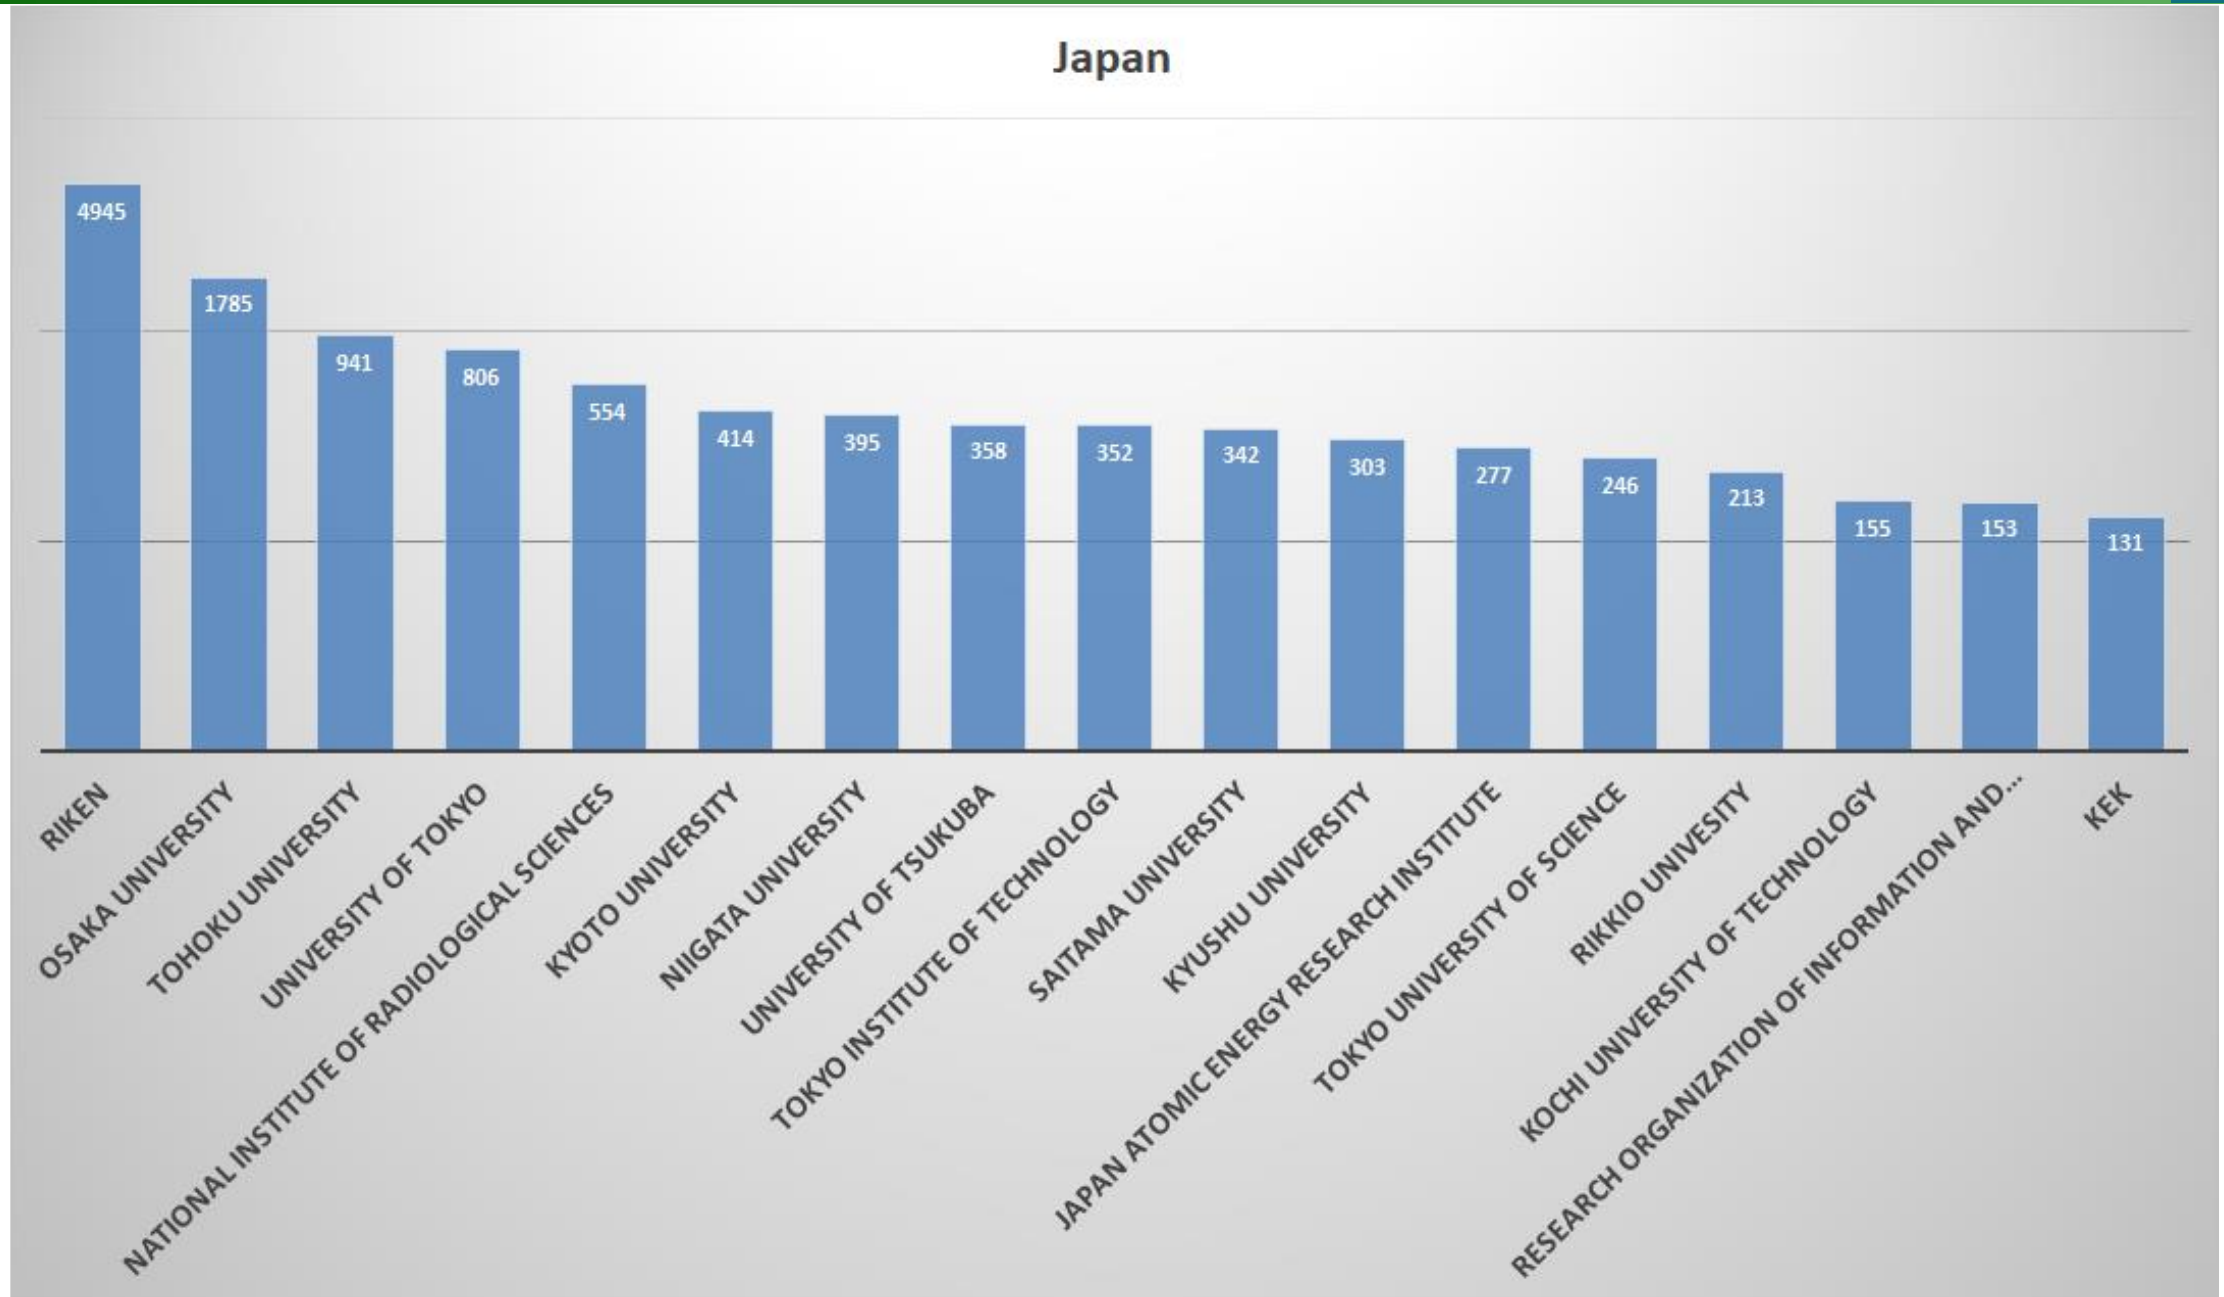

Countries : Progress – Regress (2020)

2020

TOP 40 COUNTRIES : RATIO OF 2020 / SUM(2002:2019)

country	Total (...2019)	2020	2020 / Total	country	Total (...2019)	2020	2020 / Total		
1	Iraq	134	39	29%	26	Sweden	410	27	7%
2	Ethiopia	108	26	24%	27	Finland	760	49	6%
3	Hong Kong	192	31	16%	28	France	6087	383	6%
4	China	7643	1119	15%	29	Canada	1404	88	6%
5	Thailand	187	27	14%	30	Japan	15183	929	6%
6	Portugal	248	33	13%	31	Turkey	1377	83	6%
7	Egypt	131	16	12%	32	Austria	167	10	6%
8	Mexico	359	43	12%	33	S. Korea	2581	154	6%
9	Saudi Arabia	329	38	12%	34	Germany	6990	417	6%
10	Netherlands	606	67	11%	35	Norway	387	23	6%
11	Spain	2469	265	11%	36	Russia	4627	267	6%
12	Iran	305	32	10%	37	South Africa	483	26	5%
13	Greece	669	69	10%	38	Poland	956	49	5%
14	UK	2244	227	10%	39	Argentina	271	13	5%
15	Croatia	149	15	10%	40	Slovakia	106	5	5%
16	Vietnam	403	40	10%	41	Australia	642	25	4%
17	Hungary	357	35	10%	42	Serbia	147	5	3%
18	Czech	228	22	10%	43	Bulgaria	252	8	3%
19	Kazakhstan	581	54	9%	44	Ukraine	194	6	3%
20	USA	15227	1405	9%	45	USA-MI	11335	323	3%
21	Italy	5132	467	9%	46	Colombia	117	3	3%
22	India	6314	542	9%	47	Israel	118	3	3%
23	Brazil	817	65	8%	48	Belgium	825	20	2%
24	Romania	1037	73	7%	49	Denmark	167	3	2%
25	Switzerland	674	47	7%	50	Thailand	180	1	1%

average

Laboratories (absolute values) : 2020

Laboratories : China