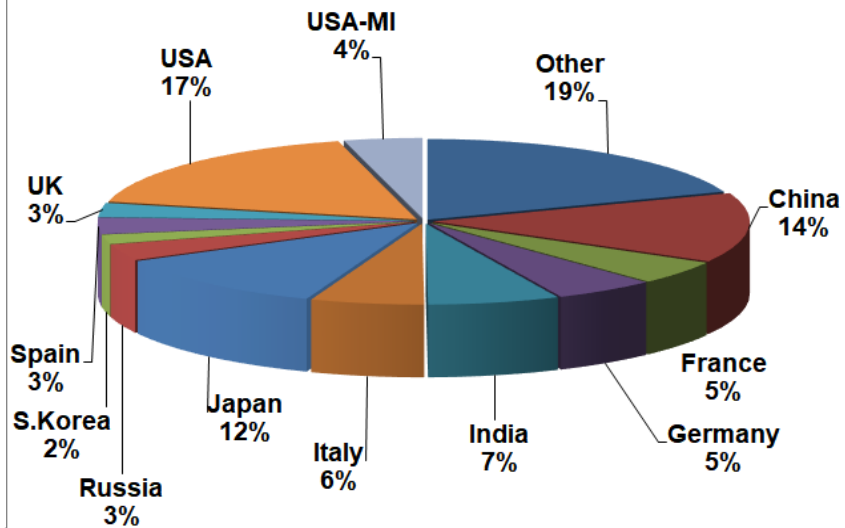

The LISE++ code geography

The LISE++ code geography (last 2020 year)

Top 40 countries

By countries per year (1)

By countries per year (2)

difference		difference	
country	19-18	country	20-19
China	252	USA	518
S.Korea	163	China	81
USA-MI	114	Other	70
Other	89	UK	62
France	75	Japan	46
India	60	Vietnam	25
Italy	48	Thailand	25
Canada	46	Spain	18
Kazakhstan	30	Germany	17
Turkey	29	Saudi Arabia	17
UK	8	Iran	12
Thailand	1	Romania	-2
Belgium	-7	Belgium	-4
Germany	-10	Turkey	-8
Iran	-12	Brazil	-11
Brazil	-14	Russia	-13
Vietnam	-22	Kazakhstan	-18
Saudi Arabia	-35	Canada	-34
Romania	-37	Italy	-93
Japan	-44	France	-106
Russia	-99	India	-126
Spain	-103	S.Korea	-151
USA	-239	USA-MI	-316
bot	507	bot	-586
total no bots	209	Total no bots	9
total with botl	716	Total with botl	-577