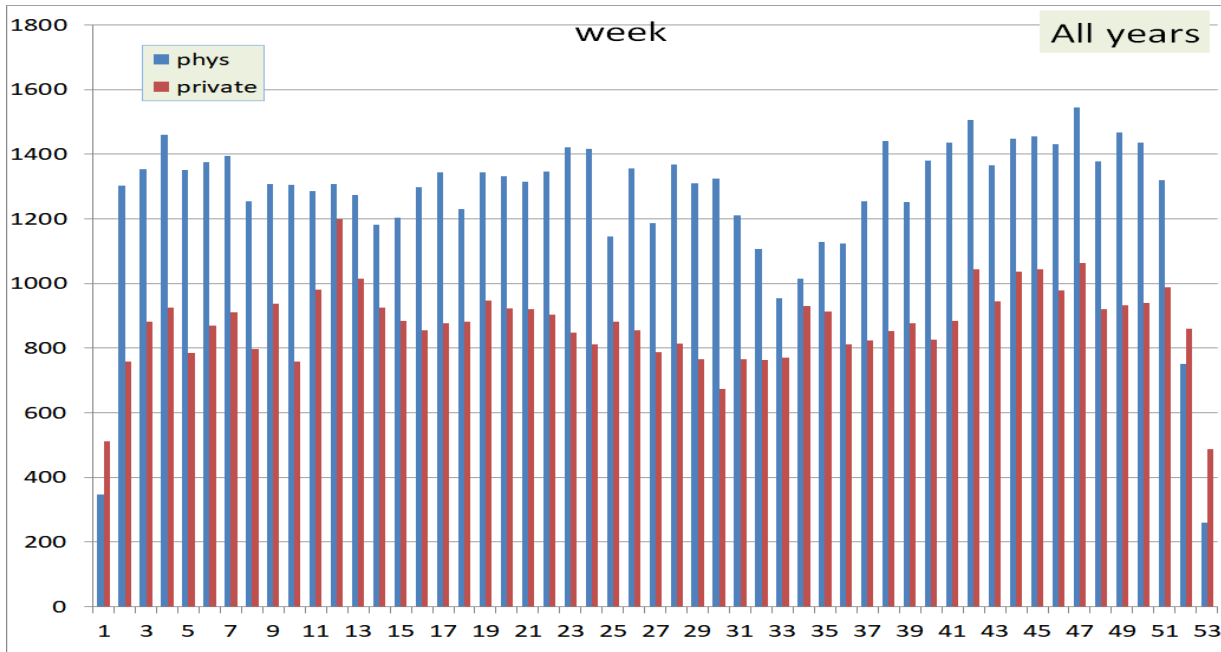

Countries : Progress – Regress (2020)

2020

TOP 40 COUNTRIES : RATIO OF 2020 / SUM(2002:2019)

country	Total (...2019)	2020	2020 / Total	country	Total (...2019)	2020	2020 / Total		
1	Iraq	134	39	29%	26	Sweden	410	27	7%
2	Ethiopia	108	26	24%	27	Finland	760	49	6%
3	Hong Kong	192	31	16%	28	France	6087	383	6%
4	China	7643	1119	15%	29	Canada	1404	88	6%
5	Thailand	187	27	14%	30	Japan	15183	929	6%
6	Portugal	248	33	13%	31	Turkey	1377	83	6%
7	Egypt	131	16	12%	32	Austria	167	10	6%
8	Mexico	359	43	12%	33	S. Korea	2581	154	6%
9	Saudi Arabia	329	38	12%	34	Germany	6990	417	6%
10	Netherlands	606	67	11%	35	Norway	387	23	6%
11	Spain	2469	265	11%	36	Russia	4627	267	6%
12	Iran	305	32	10%	37	South Africa	483	26	5%
13	Greece	669	69	10%	38	Poland	956	49	5%
14	UK	2244	227	10%	39	Argentina	271	13	5%
15	Croatia	149	15	10%	40	Slovakia	106	5	5%
16	Vietnam	403	40	10%	41	Australia	642	25	4%
17	Hungary	357	35	10%	42	Serbia	147	5	3%
18	Czech	228	22	10%	43	Bulgaria	252	8	3%
19	Kazakhstan	581	54	9%	44	Ukraine	194	6	3%
20	USA	15227	1405	9%	45	USA-MI	11335	323	3%
21	Italy	5132	467	9%	46	Colombia	117	3	3%
22	India	6314	542	9%	47	Israel	118	3	3%
23	Brazil	817	65	8%	48	Belgium	825	20	2%
24	Romania	1037	73	7%	49	Denmark	167	3	2%
25	Switzerland	674	47	7%	50	Thailand	180	1	1%

average

Laboratories (absolute values) : 2020

Laboratories : China