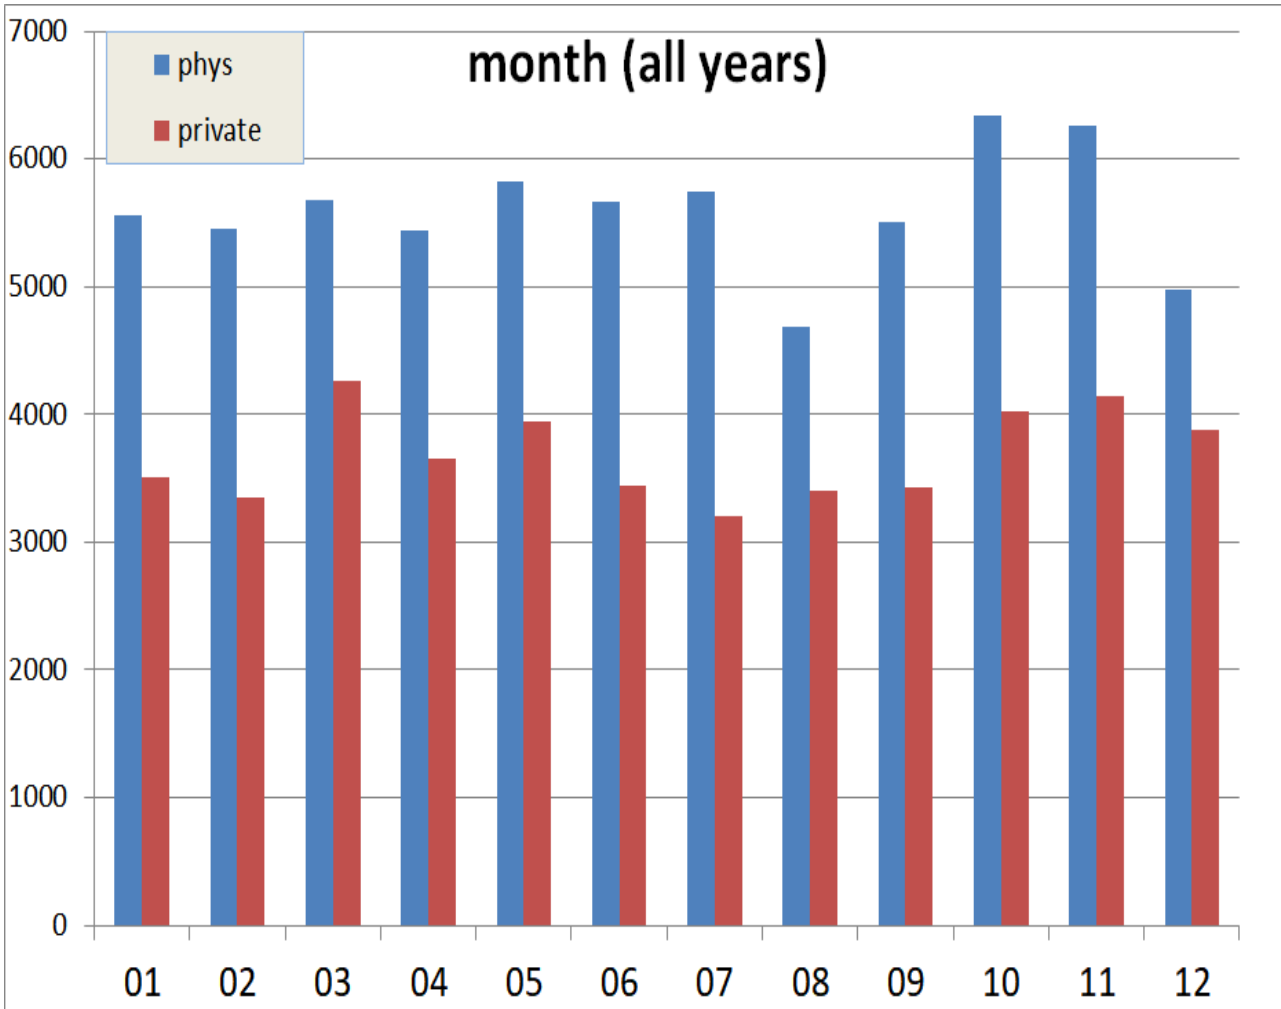

Countries : Progress – Regress (2020)

2020

TOP 40 COUNTRIES : RATIO OF 2020 / SUM(2002:2019)

country	Total (...2019)	2020	2020 / Total	country	Total (...2019)	2020	2020 / Total		
1	Iraq	134	39	29%	26	Sweden	410	27	7%
2	Ethiopia	108	26	24%	27	Finland	760	49	6%
3	Hong Kong	192	31	16%	28	France	6087	383	6%
4	China	7643	1119	15%	29	Canada	1404	88	6%
5	Thailand	187	27	14%	30	Japan	15183	929	6%
6	Portugal	248	33	13%	31	Turkey	1377	83	6%
7	Egypt	131	16	12%	32	Austria	167	10	6%
8	Mexico	359	43	12%	33	S. Korea	2581	154	6%
9	Saudi Arabia	329	38	12%	34	Germany	6990	417	6%
10	Netherlands	606	67	11%	35	Norway	387	23	6%
11	Spain	2469	265	11%	36	Russia	4627	267	6%
12	Iran	305	32	10%	37	South Africa	483	26	5%
13	Greece	669	69	10%	38	Poland	956	49	5%
14	UK	2244	227	10%	39	Argentina	271	13	5%
15	Croatia	149	15	10%	40	Slovakia	106	5	5%
16	Vietnam	403	40	10%	41	Australia	642	25	4%
17	Hungary	357	35	10%	42	Serbia	147	5	3%
18	Czech	228	22	10%	43	Bulgaria	252	8	3%
19	Kazakhstan	581	54	9%	44	Ukraine	194	6	3%
20	USA	15227	1405	9%	45	USA-MI	11335	323	3%
21	Italy	5132	467	9%	46	Colombia	117	3	3%
22	India	6314	542	9%	47	Israel	118	3	3%
23	Brazil	817	65	8%	48	Belgium	825	20	2%
24	Romania	1037	73	7%	49	Denmark	167	3	2%
25	Switzerland	674	47	7%	50	Thailand	180	1	1%

average

Laboratories (absolute values) : 2020

Laboratories : China