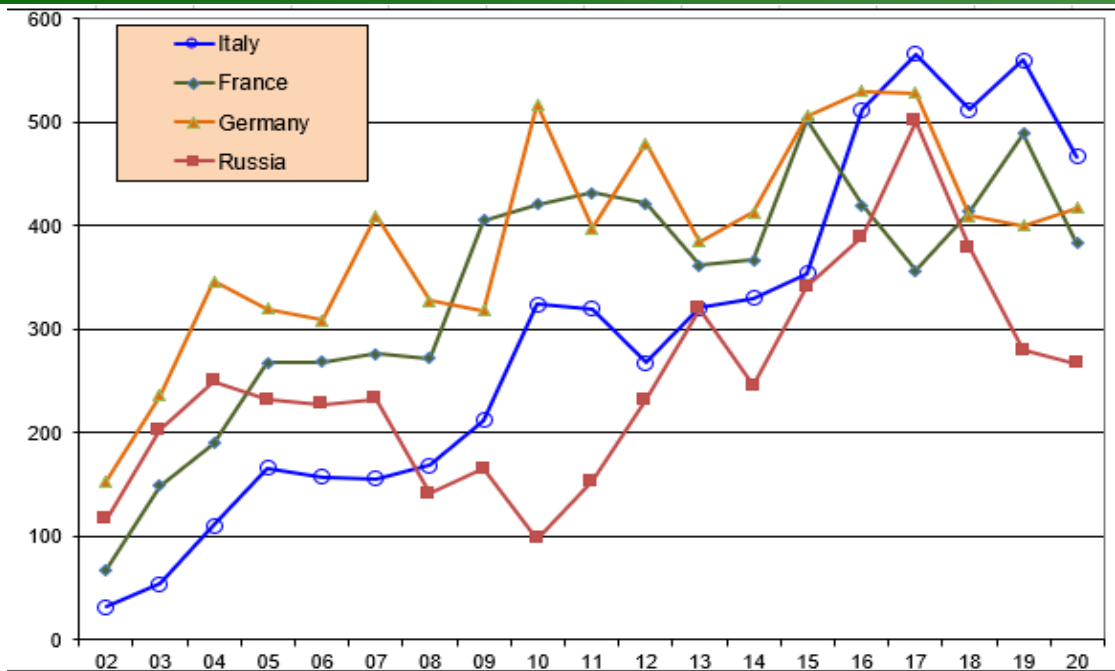

The LISE++ code geography

The LISE++ code geography (last 2020 year)

Top 40 countries

By countries per year (1)

By countries per year (2)

difference		difference	
country	19-18	country	20-19
China	252	USA	518
S.Korea	163	China	81
USA-MI	114	Other	70
Other	89	UK	62
France	75	Japan	46
India	60	Vietnam	25
Italy	48	Thailand	25
Canada	46	Spain	18
Kazakhstan	30	Germany	17
Turkey	29	Saudi Arabia	17
UK	8	Iran	12
Thailand	1	Romania	-2
Belgium	-7	Belgium	-4
Germany	-10	Turkey	-8
Iran	-12	Brazil	-11
Brazil	-14	Russia	-13
Vietnam	-22	Kazakhstan	-18
Saudi Arabia	-35	Canada	-34
Romania	-37	Italy	-93
Japan	-44	France	-106
Russia	-99	India	-126
Spain	-103	S.Korea	-151
USA	-239	USA-MI	-316
bot	507	bot	-586
total no bots	209	Total no bots	9
total with botl	716	Total with botl	-577