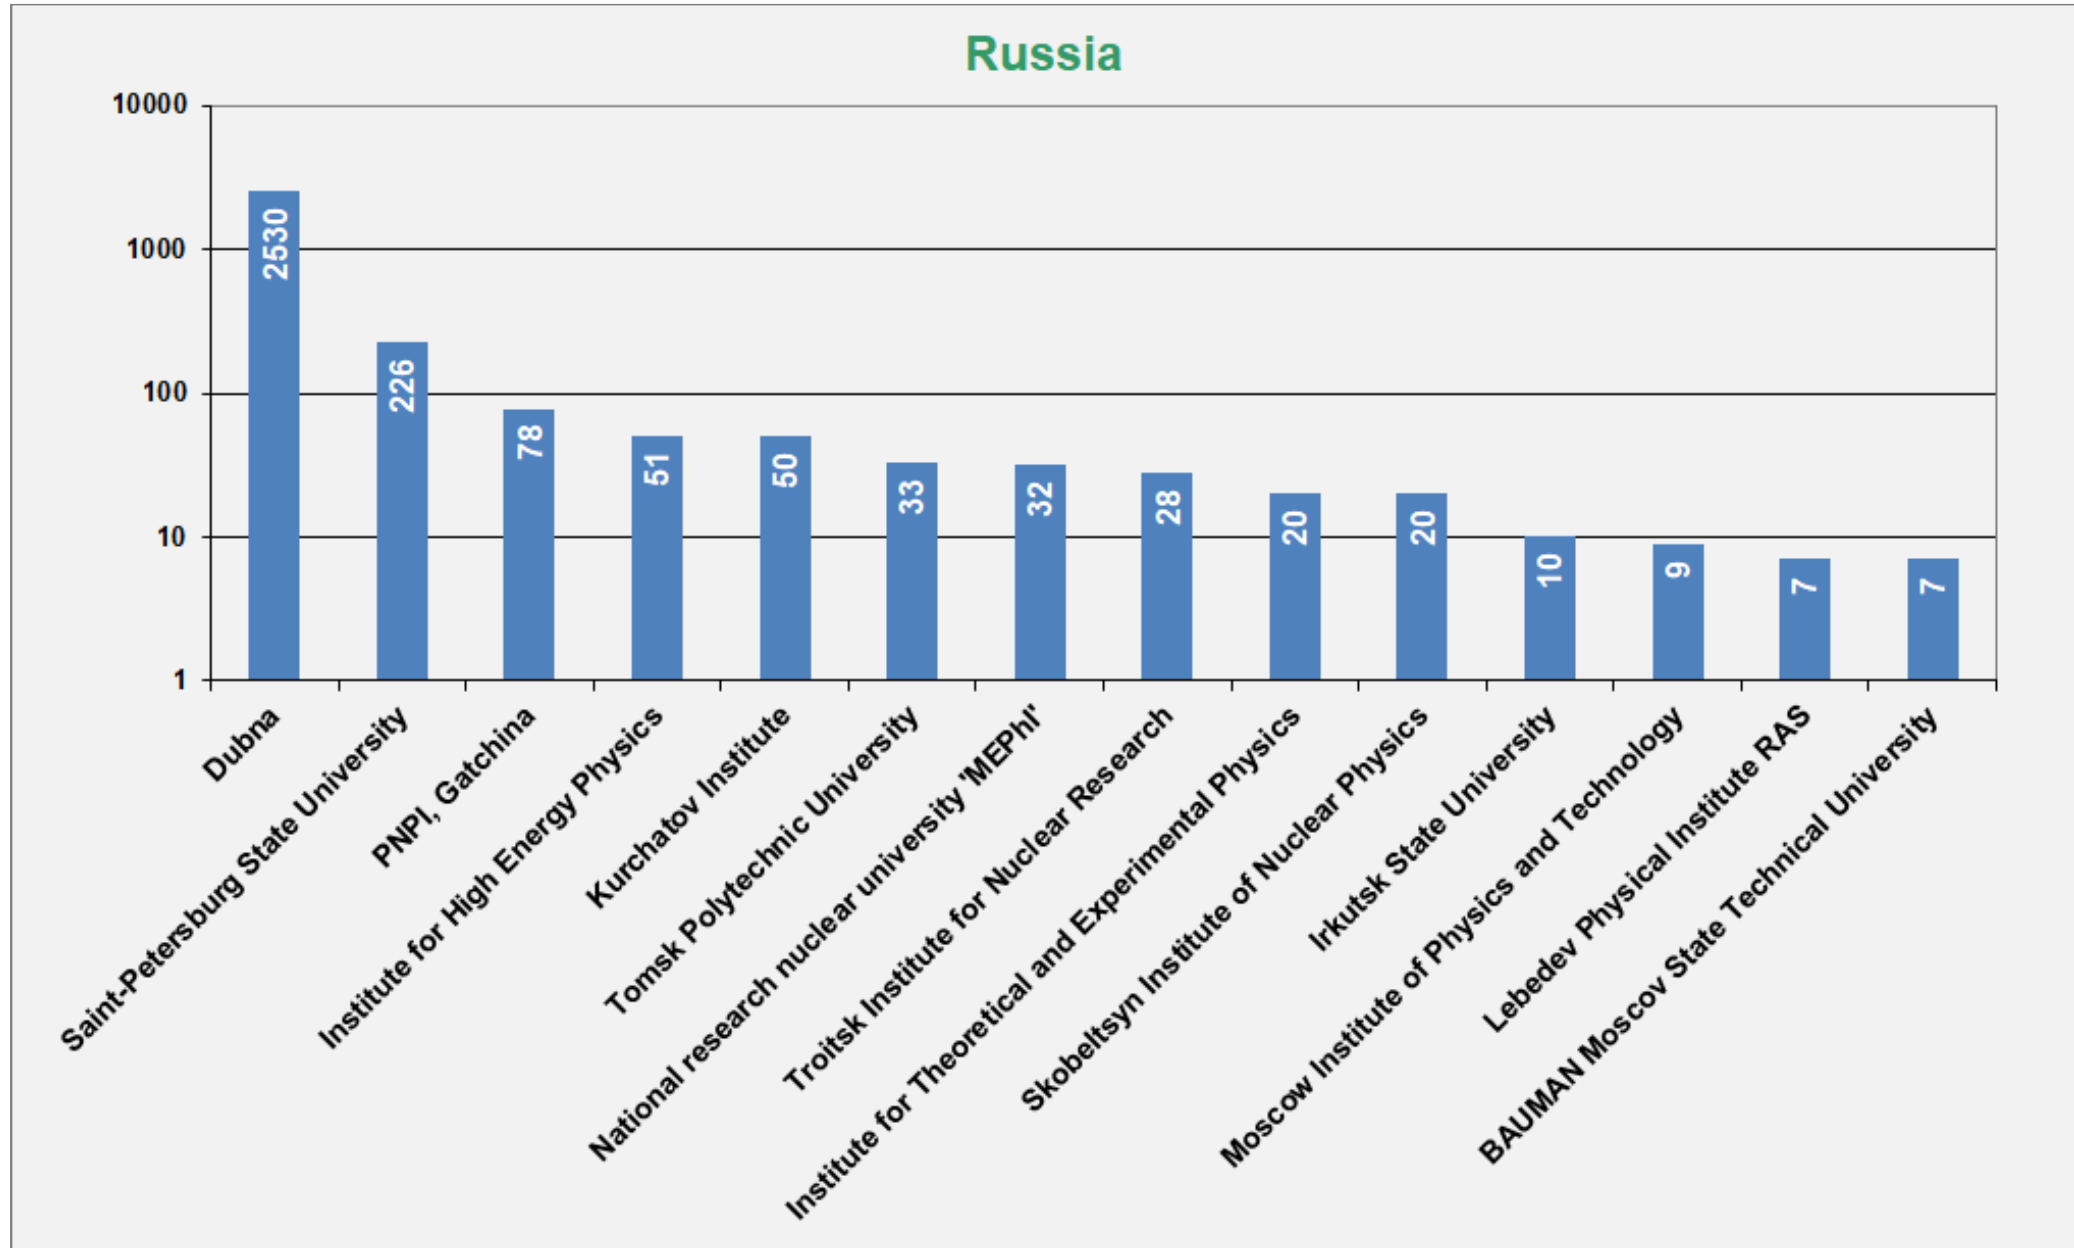

Countries : Progress – Regress (2020)

2020

TOP 40 COUNTRIES : RATIO OF 2020 / SUM(2002:2019)

country	Total (...2019)	2020	2020 / Total	country	Total (...2019)	2020	2020 / Total		
1	Iraq	134	39	29%	26	Sweden	410	27	7%
2	Ethiopia	108	26	24%	27	Finland	760	49	6%
3	Hong Kong	192	31	16%	28	France	6087	383	6%
4	China	7643	1119	15%	29	Canada	1404	88	6%
5	Thailand	187	27	14%	30	Japan	15183	929	6%
6	Portugal	248	33	13%	31	Turkey	1377	83	6%
7	Egypt	131	16	12%	32	Austria	167	10	6%
8	Mexico	359	43	12%	33	S. Korea	2581	154	6%
9	Saudi Arabia	329	38	12%	34	Germany	6990	417	6%
10	Netherlands	606	67	11%	35	Norway	387	23	6%
11	Spain	2469	265	11%	36	Russia	4627	267	6%
12	Iran	305	32	10%	37	South Africa	483	26	5%
13	Greece	669	69	10%	38	Poland	956	49	5%
14	UK	2244	227	10%	39	Argentina	271	13	5%
15	Croatia	149	15	10%	40	Slovakia	106	5	5%
16	Vietnam	403	40	10%	41	Australia	642	25	4%
17	Hungary	357	35	10%	42	Serbia	147	5	3%
18	Czech	228	22	10%	43	Bulgaria	252	8	3%
19	Kazakhstan	581	54	9%	44	Ukraine	194	6	3%
20	USA	15227	1405	9%	45	USA-MI	11335	323	3%
21	Italy	5132	467	9%	46	Colombia	117	3	3%
22	India	6314	542	9%	47	Israel	118	3	3%
23	Brazil	817	65	8%	48	Belgium	825	20	2%
24	Romania	1037	73	7%	49	Denmark	167	3	2%
25	Switzerland	674	47	7%	50	Thailand	180	1	1%

average

Laboratories (absolute values) : 2020

Laboratories : China