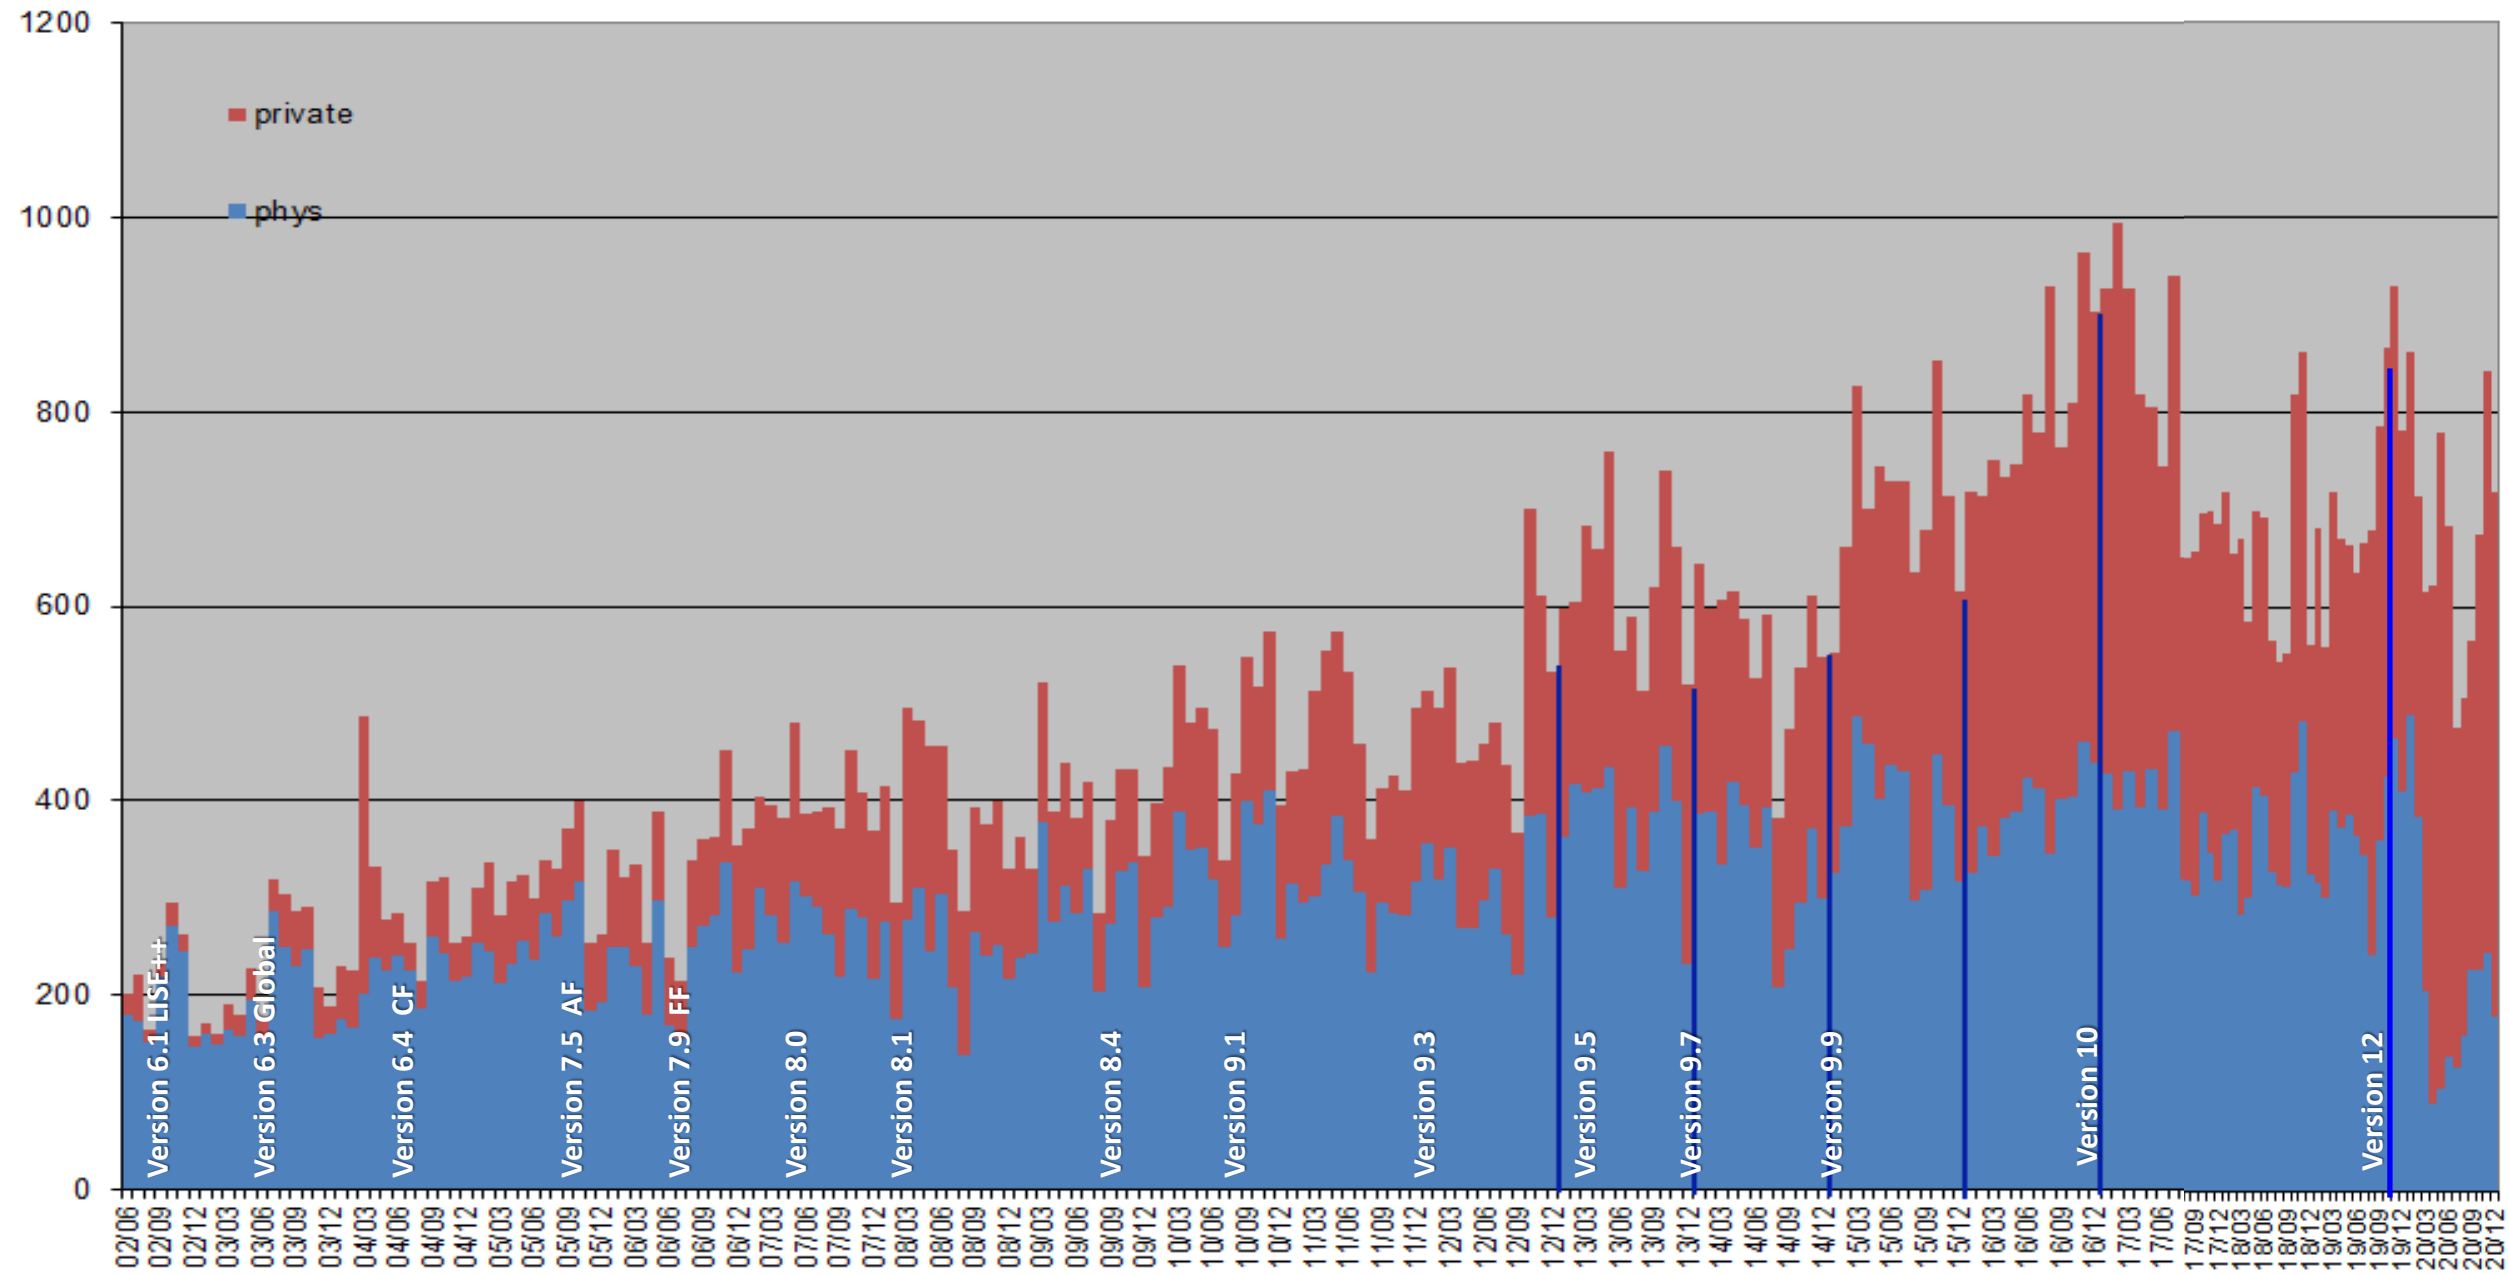

Countries : Progress – Regress (2020)

2020

TOP 40 COUNTRIES : RATIO OF 2020 / SUM(2002:2019)

country	Total (...2019)	2020	2020 / Total	country	Total (...2019)	2020	2020 / Total		
1	Iraq	134	39	29%	26	Sweden	410	27	7%
2	Ethiopia	108	26	24%	27	Finland	760	49	6%
3	Hong Kong	192	31	16%	28	France	6087	383	6%
4	China	7643	1119	15%	29	Canada	1404	88	6%
5	Thailand	187	27	14%	30	Japan	15183	929	6%
6	Portugal	248	33	13%	31	Turkey	1377	83	6%
7	Egypt	131	16	12%	32	Austria	167	10	6%
8	Mexico	359	43	12%	33	S. Korea	2581	154	6%
9	Saudi Arabia	329	38	12%	34	Germany	6990	417	6%
10	Netherlands	606	67	11%	35	Norway	387	23	6%
11	Spain	2469	265	11%	36	Russia	4627	267	6%
12	Iran	305	32	10%	37	South Africa	483	26	5%
13	Greece	669	69	10%	38	Poland	956	49	5%
14	UK	2244	227	10%	39	Argentina	271	13	5%
15	Croatia	149	15	10%	40	Slovakia	106	5	5%
16	Vietnam	403	40	10%	41	Australia	642	25	4%
17	Hungary	357	35	10%	42	Serbia	147	5	3%
18	Czech	228	22	10%	43	Bulgaria	252	8	3%
19	Kazakhstan	581	54	9%	44	Ukraine	194	6	3%
20	USA	15227	1405	9%	45	USA-MI	11335	323	3%
21	Italy	5132	467	9%	46	Colombia	117	3	3%
22	India	6314	542	9%	47	Israel	118	3	3%
23	Brazil	817	65	8%	48	Belgium	825	20	2%
24	Romania	1037	73	7%	49	Denmark	167	3	2%
25	Switzerland	674	47	7%	50	Thailand	180	1	1%

average

Laboratories (absolute values) : 2020

Laboratories : China