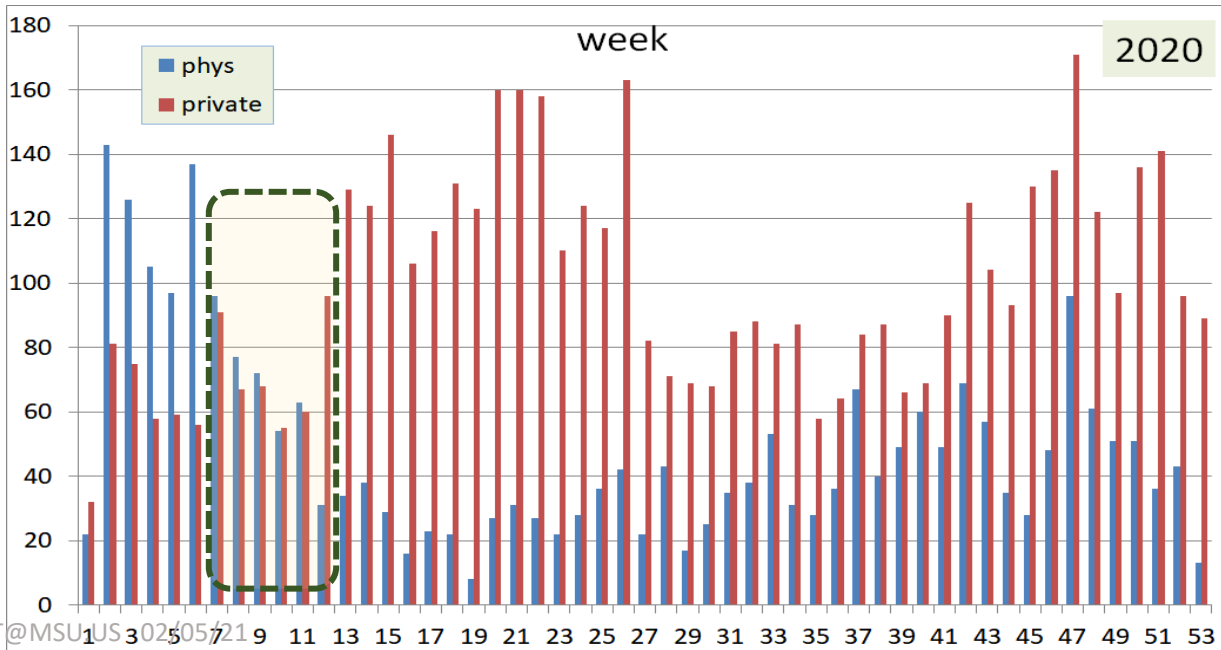

Countries : Progress – Regress (2020)

2020

TOP 40 COUNTRIES : RATIO OF 2020 / SUM(2002:2019)

country	Total (...2019)	2020	2020 / Total	country	Total (...2019)	2020	2020 / Total		
1	Iraq	134	39	29%	26	Sweden	410	27	7%
2	Ethiopia	108	26	24%	27	Finland	760	49	6%
3	Hong Kong	192	31	16%	28	France	6087	383	6%
4	China	7643	1119	15%	29	Canada	1404	88	6%
5	Thailand	187	27	14%	30	Japan	15183	929	6%
6	Portugal	248	33	13%	31	Turkey	1377	83	6%
7	Egypt	131	16	12%	32	Austria	167	10	6%
8	Mexico	359	43	12%	33	S. Korea	2581	154	6%
9	Saudi Arabia	329	38	12%	34	Germany	6990	417	6%
10	Netherlands	606	67	11%	35	Norway	387	23	6%
11	Spain	2469	265	11%	36	Russia	4627	267	6%
12	Iran	305	32	10%	37	South Africa	483	26	5%
13	Greece	669	69	10%	38	Poland	956	49	5%
14	UK	2244	227	10%	39	Argentina	271	13	5%
15	Croatia	149	15	10%	40	Slovakia	106	5	5%
16	Vietnam	403	40	10%	41	Australia	642	25	4%
17	Hungary	357	35	10%	42	Serbia	147	5	3%
18	Czech	228	22	10%	43	Bulgaria	252	8	3%
19	Kazakhstan	581	54	9%	44	Ukraine	194	6	3%
20	USA	15227	1405	9%	45	USA-MI	11335	323	3%
21	Italy	5132	467	9%	46	Colombia	117	3	3%
22	India	6314	542	9%	47	Israel	118	3	3%
23	Brazil	817	65	8%	48	Belgium	825	20	2%
24	Romania	1037	73	7%	49	Denmark	167	3	2%
25	Switzerland	674	47	7%	50	Thailand	180	1	1%

average

Laboratories (absolute values) : 2020

Laboratories : China