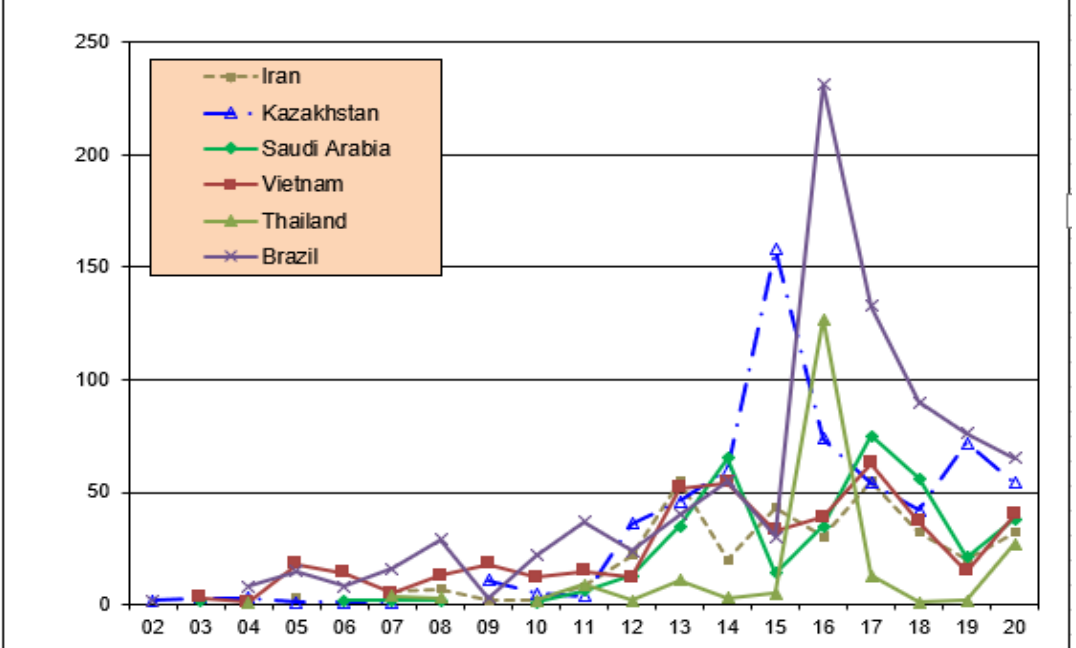

The LISE++ code geography

The LISE++ code geography (last 2020 year)

Top 40 countries

By countries per year (1)

By countries per year (2)

difference		difference	
country	19-18	country	20-19
China	252	USA	518
S.Korea	163	China	81
USA-MI	114	Other	70
Other	89	UK	62
France	75	Japan	46
India	60	Vietnam	25
Italy	48	Thailand	25
Canada	46	Spain	18
Kazakhstan	30	Germany	17
Turkey	29	Saudi Arabia	17
UK	8	Iran	12
Thailand	1	Romania	-2
Belgium	-7	Belgium	-4
Germany	-10	Turkey	-8
Iran	-12	Brazil	-11
Brazil	-14	Russia	-13
Vietnam	-22	Kazakhstan	-18
Saudi Arabia	-35	Canada	-34
Romania	-37	Italy	-93
Japan	-44	France	-106
Russia	-99	India	-126
Spain	-103	S.Korea	-151
USA	-239	USA-MI	-316
bot	507	bot	-586
total no bots	209	Total no bots	9
total with botl	716	Total with botl	-577