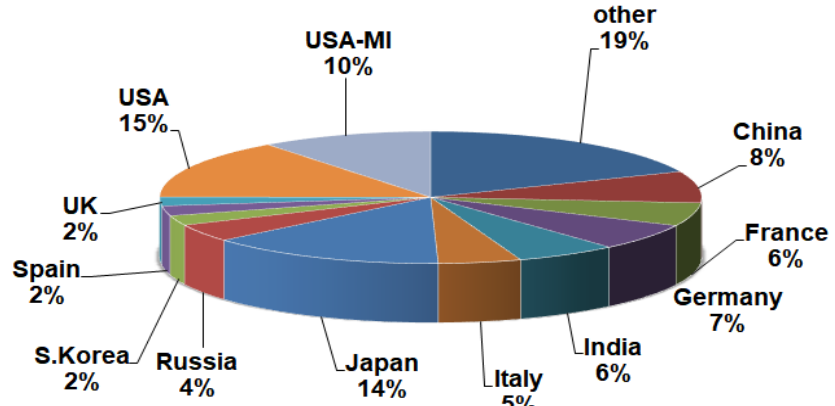

The LISE++ code geography

The LISE++ code geography (last 2020 year)

Top 40 countries

By countries per year (1)

By countries per year (2)

difference		difference	
country	19-18	country	20-19
China	252	USA	518
S.Korea	163	China	81
USA-MI	114	Other	70
Other	89	UK	62
France	75	Japan	46
India	60	Vietnam	25
Italy	48	Thailand	25
Canada	46	Spain	18
Kazakhstan	30	Germany	17
Turkey	29	Saudi Arabia	17
UK	8	Iran	12
Thailand	1	Romania	-2
Belgium	-7	Belgium	-4
Germany	-10	Turkey	-8
Iran	-12	Brazil	-11
Brazil	-14	Russia	-13
Vietnam	-22	Kazakhstan	-18
Saudi Arabia	-35	Canada	-34
Romania	-37	Italy	-93
Japan	-44	France	-106
Russia	-99	India	-126
Spain	-103	S.Korea	-151
USA	-239	USA-MI	-316
bot	507	bot	-586
total no bots	209	Total no bots	9
total with botl	716	Total with botl	-577