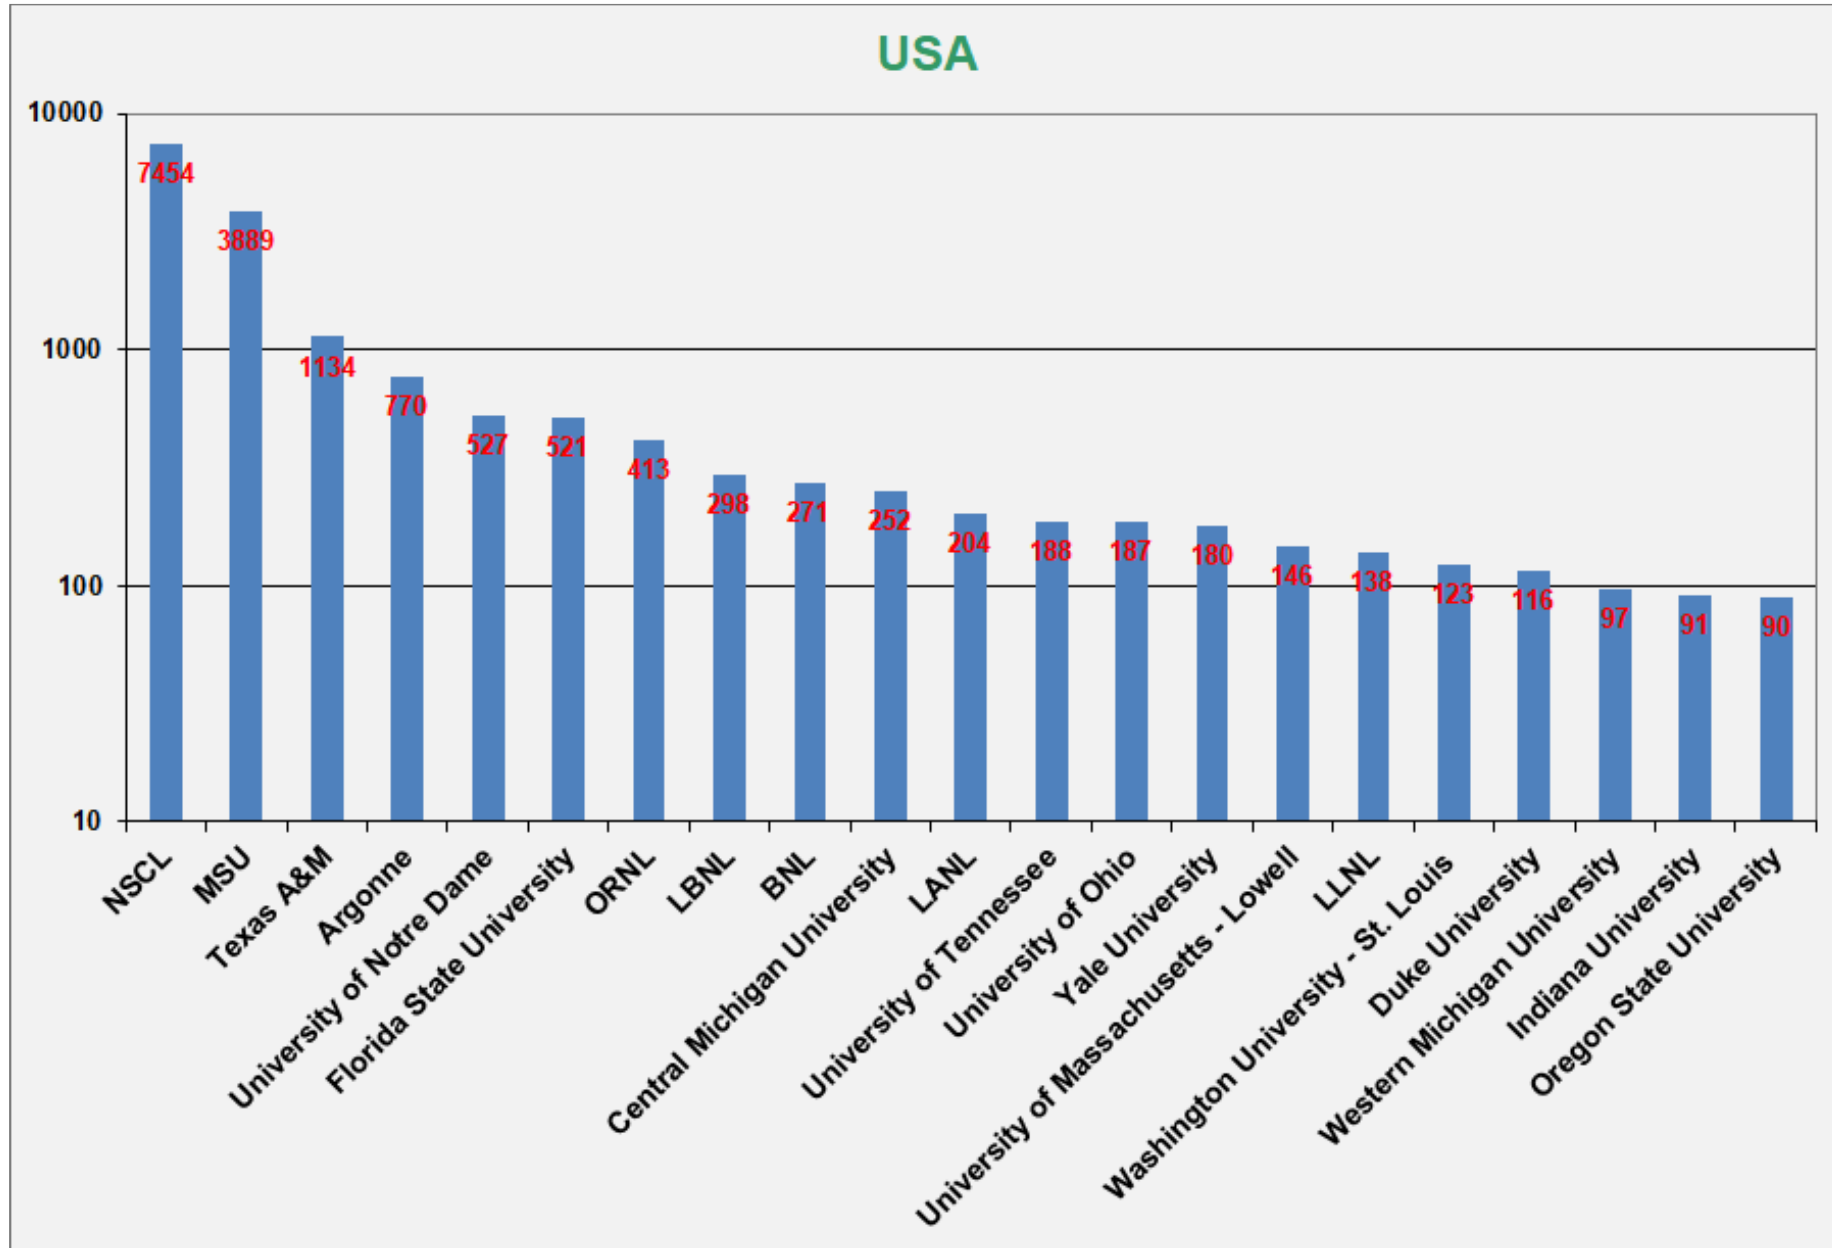

Countries : Progress – Regress (2020)

2020

TOP 40 COUNTRIES : RATIO OF 2020 / SUM(2002:2019)

country	Total (...2019)	2020	2020 / Total	country	Total (...2019)	2020	2020 / Total		
1	Iraq	134	39	29%	26	Sweden	410	27	7%
2	Ethiopia	108	26	24%	27	Finland	760	49	6%
3	Hong Kong	192	31	16%	28	France	6087	383	6%
4	China	7643	1119	15%	29	Canada	1404	88	6%
5	Thailand	187	27	14%	30	Japan	15183	929	6%
6	Portugal	248	33	13%	31	Turkey	1377	83	6%
7	Egypt	131	16	12%	32	Austria	167	10	6%
8	Mexico	359	43	12%	33	S. Korea	2581	154	6%
9	Saudi Arabia	329	38	12%	34	Germany	6990	417	6%
10	Netherlands	606	67	11%	35	Norway	387	23	6%
11	Spain	2469	265	11%	36	Russia	4627	267	6%
12	Iran	305	32	10%	37	South Africa	483	26	5%
13	Greece	669	69	10%	38	Poland	956	49	5%
14	UK	2244	227	10%	39	Argentina	271	13	5%
15	Croatia	149	15	10%	40	Slovakia	106	5	5%
16	Vietnam	403	40	10%	41	Australia	642	25	4%
17	Hungary	357	35	10%	42	Serbia	147	5	3%
18	Czech	228	22	10%	43	Bulgaria	252	8	3%
19	Kazakhstan	581	54	9%	44	Ukraine	194	6	3%
20	USA	15227	1405	9%	45	USA-MI	11335	323	3%
21	Italy	5132	467	9%	46	Colombia	117	3	3%
22	India	6314	542	9%	47	Israel	118	3	3%
23	Brazil	817	65	8%	48	Belgium	825	20	2%
24	Romania	1037	73	7%	49	Denmark	167	3	2%
25	Switzerland	674	47	7%	50	Thailand	180	1	1%

average

Laboratories (absolute values) : 2020

Laboratories : China