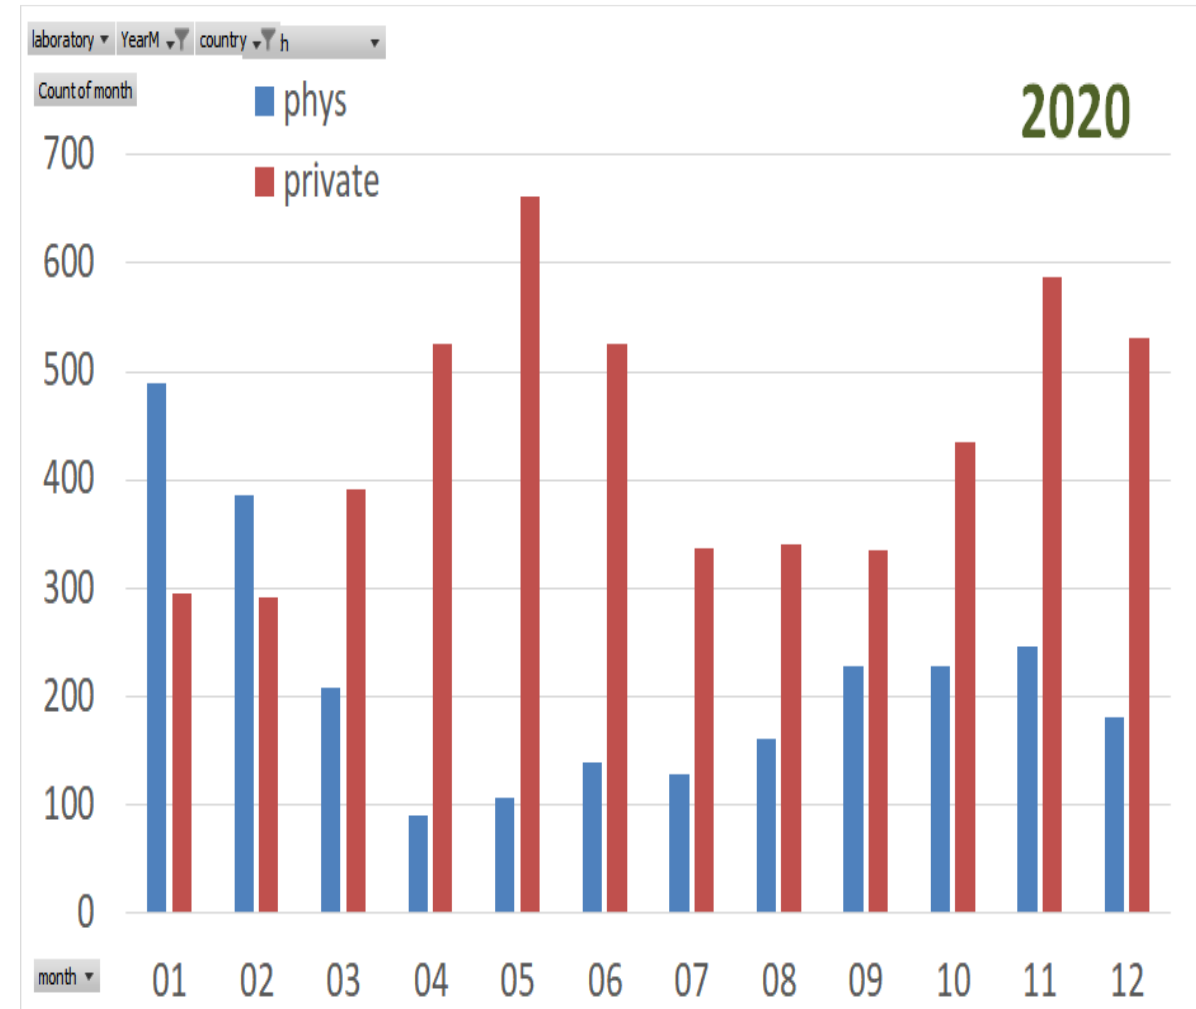

Countries : Progress – Regress (2020)

2020

TOP 40 COUNTRIES : RATIO OF 2020 / SUM(2002:2019)

country	Total (...2019)	2020	2020 / Total	country	Total (...2019)	2020	2020 / Total		
1	Iraq	134	39	29%	26	Sweden	410	27	7%
2	Ethiopia	108	26	24%	27	Finland	760	49	6%
3	Hong Kong	192	31	16%	28	France	6087	383	6%
4	China	7643	1119	15%	29	Canada	1404	88	6%
5	Thailand	187	27	14%	30	Japan	15183	929	6%
6	Portugal	248	33	13%	31	Turkey	1377	83	6%
7	Egypt	131	16	12%	32	Austria	167	10	6%
8	Mexico	359	43	12%	33	S. Korea	2581	154	6%
9	Saudi Arabia	329	38	12%	34	Germany	6990	417	6%
10	Netherlands	606	67	11%	35	Norway	387	23	6%
11	Spain	2469	265	11%	36	Russia	4627	267	6%
12	Iran	305	32	10%	37	South Africa	483	26	5%
13	Greece	669	69	10%	38	Poland	956	49	5%
14	UK	2244	227	10%	39	Argentina	271	13	5%
15	Croatia	149	15	10%	40	Slovakia	106	5	5%
16	Vietnam	403	40	10%	41	Australia	642	25	4%
17	Hungary	357	35	10%	42	Serbia	147	5	3%
18	Czech	228	22	10%	43	Bulgaria	252	8	3%
19	Kazakhstan	581	54	9%	44	Ukraine	194	6	3%
20	USA	15227	1405	9%	45	USA-MI	11335	323	3%
21	Italy	5132	467	9%	46	Colombia	117	3	3%
22	India	6314	542	9%	47	Israel	118	3	3%
23	Brazil	817	65	8%	48	Belgium	825	20	2%
24	Romania	1037	73	7%	49	Denmark	167	3	2%
25	Switzerland	674	47	7%	50	Thailand	180	1	1%

average

Laboratories (absolute values) : 2020

Laboratories : China