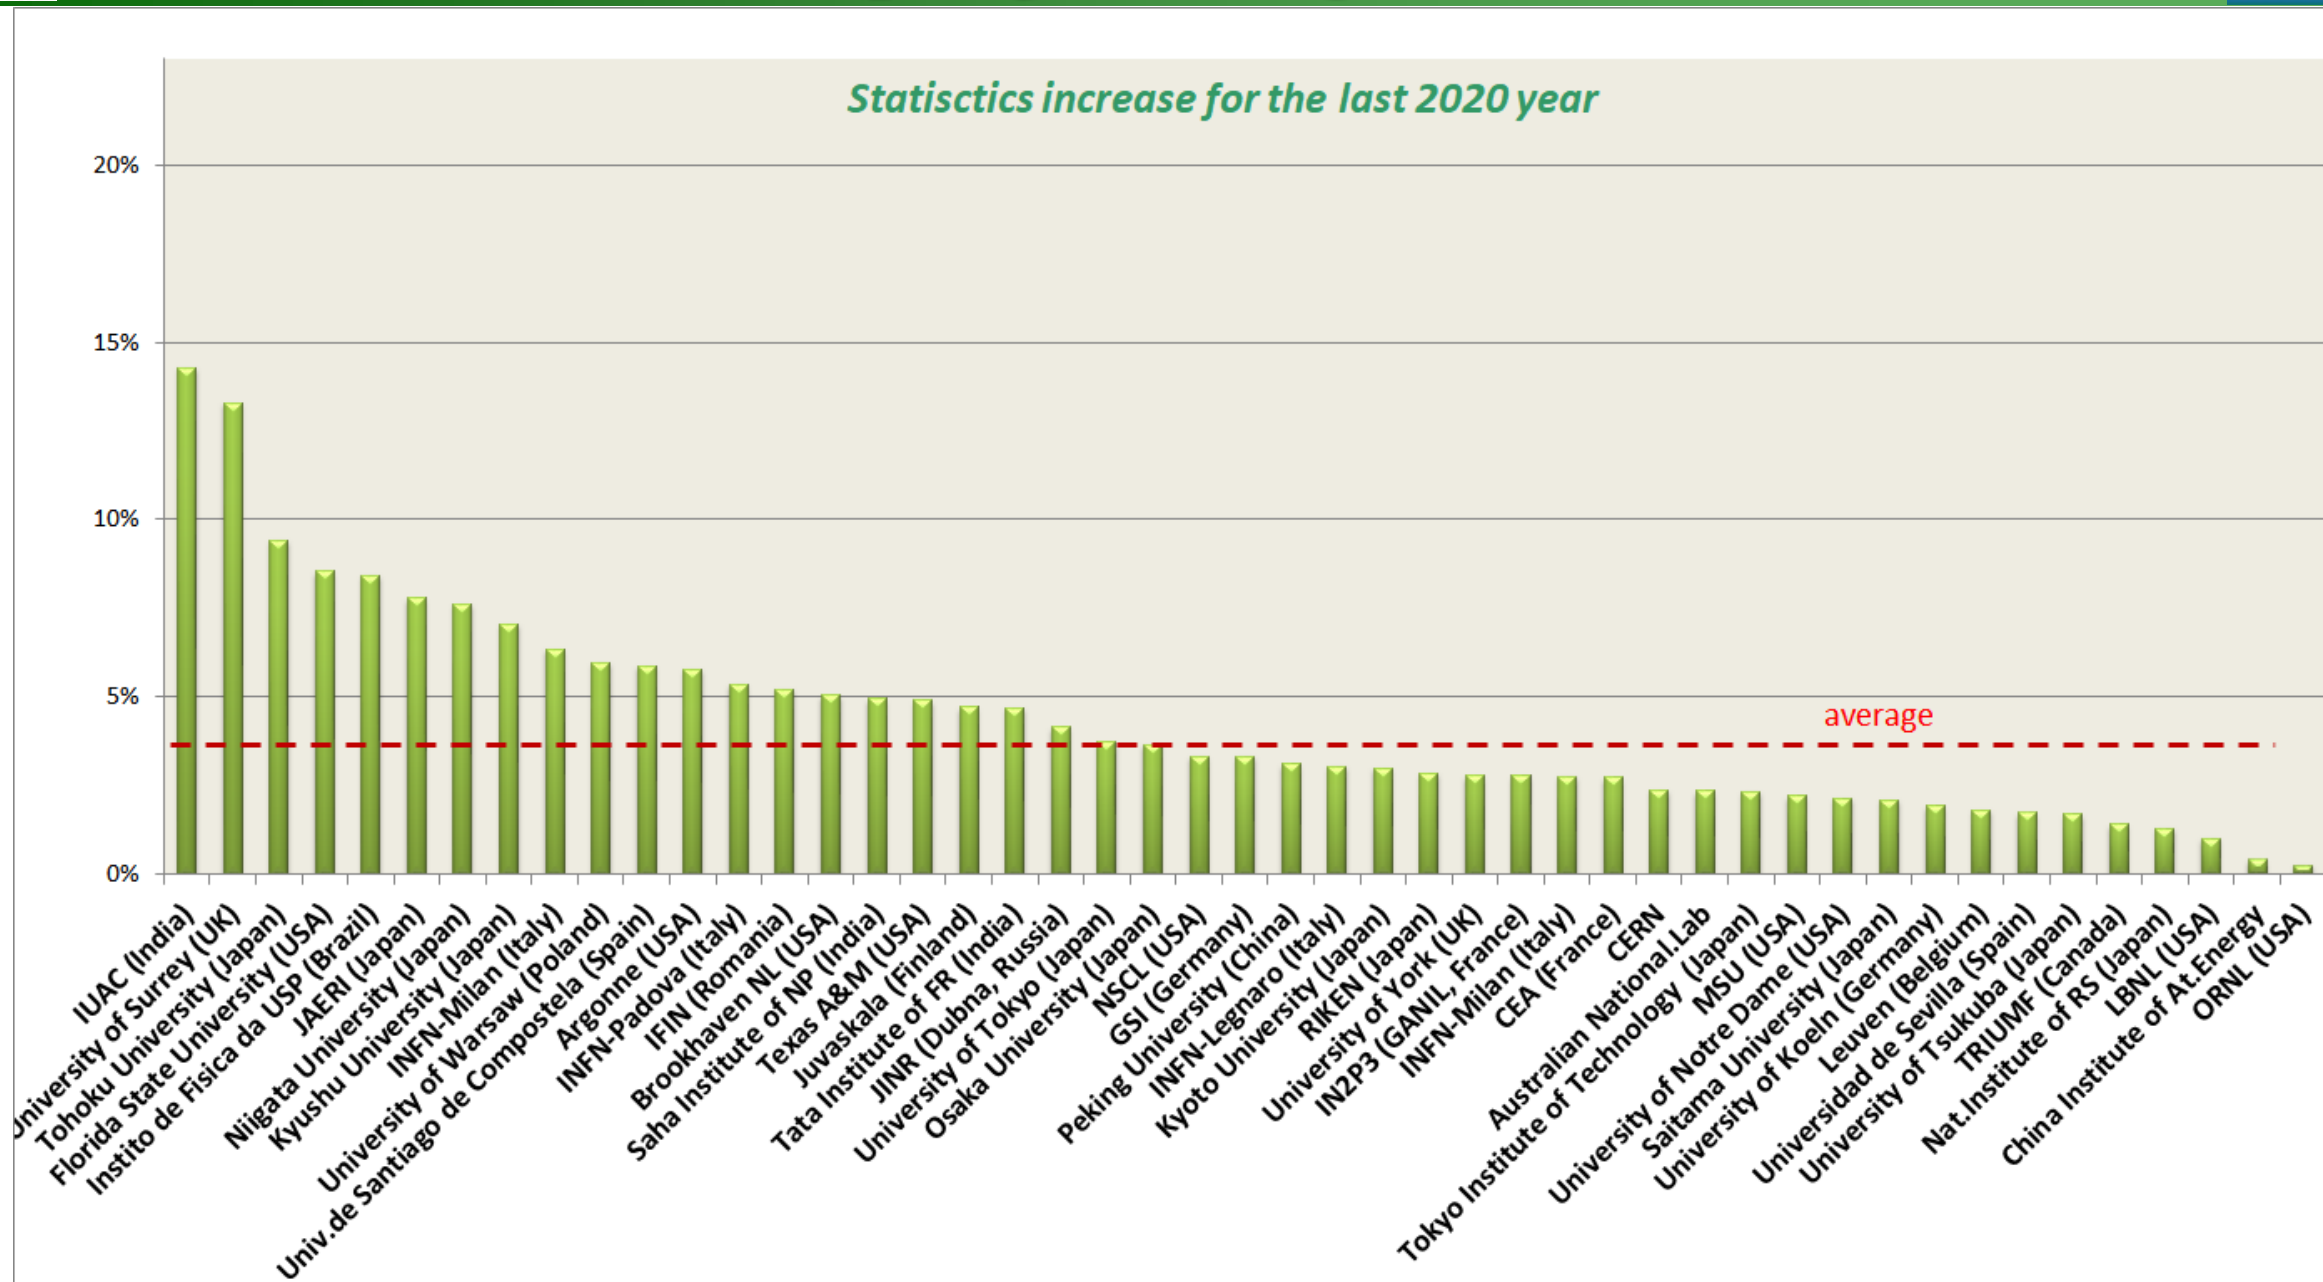

Countries : Progress – Regress (2020)

2020

TOP 40 COUNTRIES : RATIO OF 2020 / SUM(2002:2019)

country	Total (...2019)	2020	2020 / Total	country	Total (...2019)	2020	2020 / Total		
1	Iraq	134	39	29%	26	Sweden	410	27	7%
2	Ethiopia	108	26	24%	27	Finland	760	49	6%
3	Hong Kong	192	31	16%	28	France	6087	383	6%
4	China	7643	1119	15%	29	Canada	1404	88	6%
5	Thailand	187	27	14%	30	Japan	15183	929	6%
6	Portugal	248	33	13%	31	Turkey	1377	83	6%
7	Egypt	131	16	12%	32	Austria	167	10	6%
8	Mexico	359	43	12%	33	S. Korea	2581	154	6%
9	Saudi Arabia	329	38	12%	34	Germany	6990	417	6%
10	Netherlands	606	67	11%	35	Norway	387	23	6%
11	Spain	2469	265	11%	36	Russia	4627	267	6%
12	Iran	305	32	10%	37	South Africa	483	26	5%
13	Greece	669	69	10%	38	Poland	956	49	5%
14	UK	2244	227	10%	39	Argentina	271	13	5%
15	Croatia	149	15	10%	40	Slovakia	106	5	5%
16	Vietnam	403	40	10%	41	Australia	642	25	4%
17	Hungary	357	35	10%	42	Serbia	147	5	3%
18	Czech	228	22	10%	43	Bulgaria	252	8	3%
19	Kazakhstan	581	54	9%	44	Ukraine	194	6	3%
20	USA	15227	1405	9%	45	USA-MI	11335	323	3%
21	Italy	5132	467	9%	46	Colombia	117	3	3%
22	India	6314	542	9%	47	Israel	118	3	3%
23	Brazil	817	65	8%	48	Belgium	825	20	2%
24	Romania	1037	73	7%	49	Denmark	167	3	2%
25	Switzerland	674	47	7%	50	Thailand	180	1	1%

average

Laboratories (absolute values) : 2020

Laboratories : China