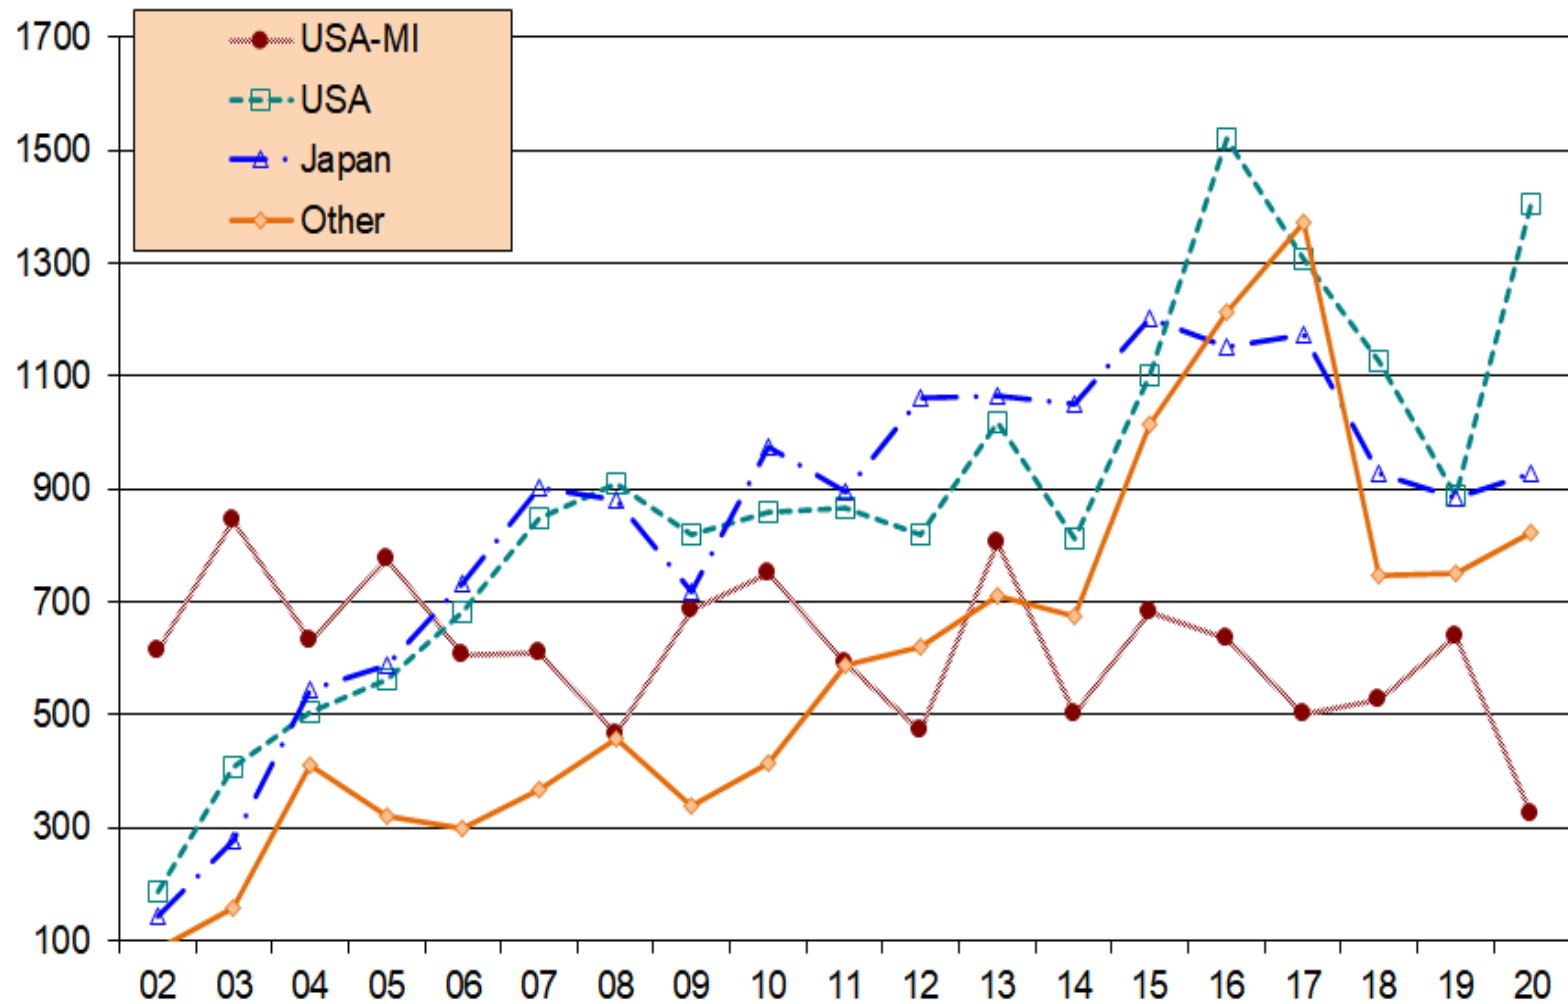

The LISE++ code geography

The LISE++ code geography (last 2020 year)

Top 40 countries

By countries per year (1)

By countries per year (2)

difference		difference	
country	19-18	country	20-19
China	252	USA	518
S.Korea	163	China	81
USA-MI	114	Other	70
Other	89	UK	62
France	75	Japan	46
India	60	Vietnam	25
Italy	48	Thailand	25
Canada	46	Spain	18
Kazakhstan	30	Germany	17
Turkey	29	Saudi Arabia	17
UK	8	Iran	12
Thailand	1	Romania	-2
Belgium	-7	Belgium	-4
Germany	-10	Turkey	-8
Iran	-12	Brazil	-11
Brazil	-14	Russia	-13
Vietnam	-22	Kazakhstan	-18
Saudi Arabia	-35	Canada	-34
Romania	-37	Italy	-93
Japan	-44	France	-106
Russia	-99	India	-126
Spain	-103	S.Korea	-151
USA	-239	USA-MI	-316
bot	507	bot	-586
total no bots	209	Total no bots	9
total with botl	716	Total with botl	-577