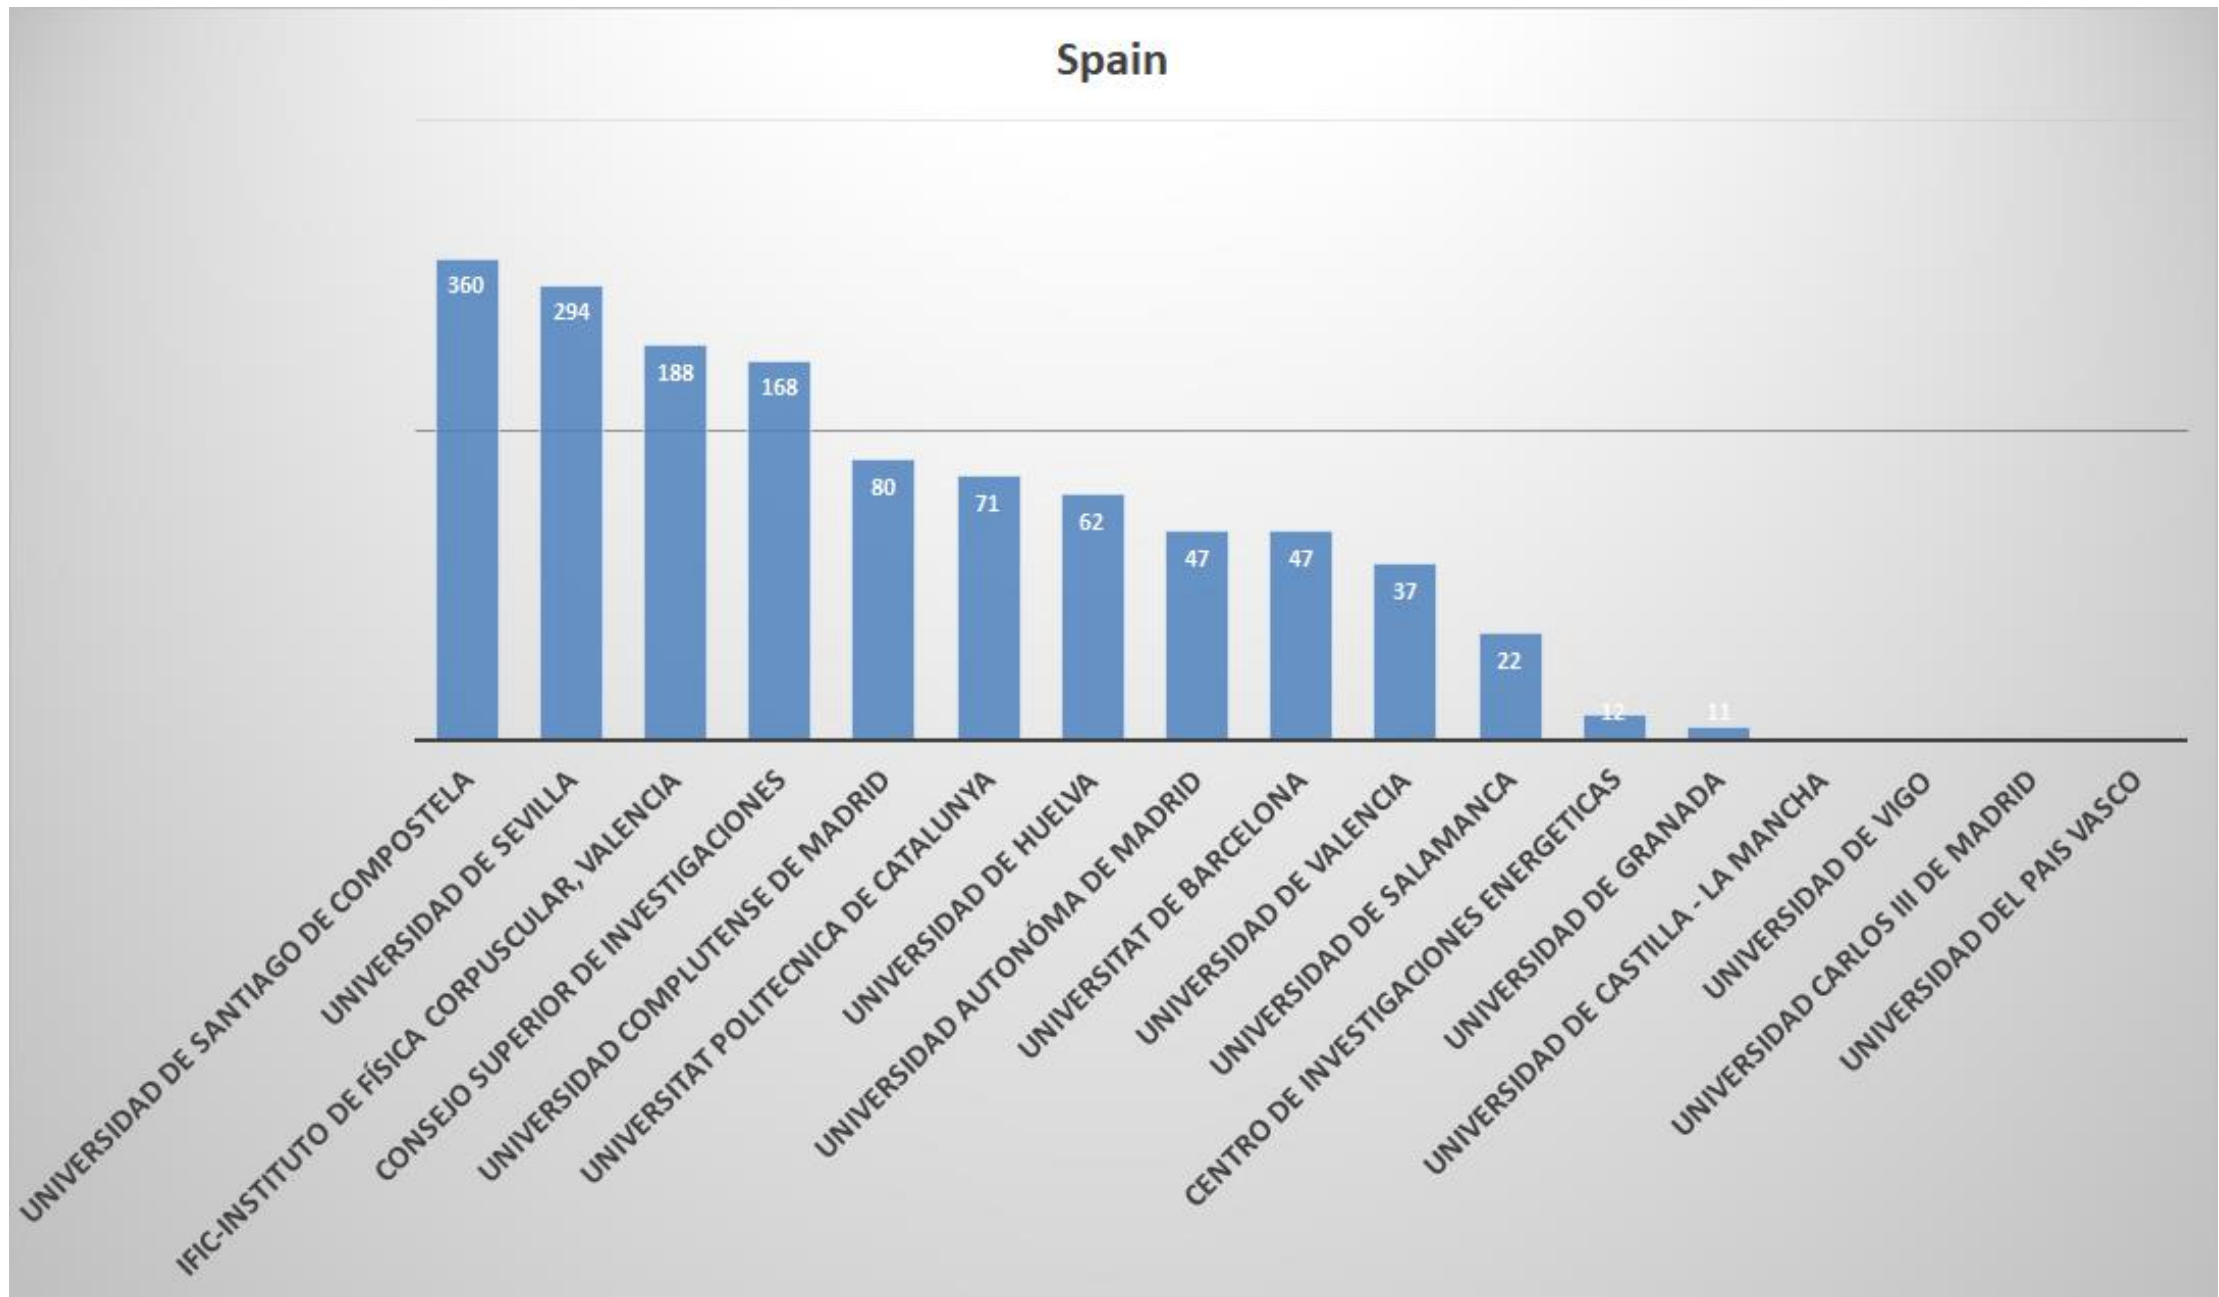

Countries : Progress – Regress (2020)

2020

TOP 40 COUNTRIES : RATIO OF 2020 / SUM(2002:2019)

country	Total (...2019)	2020	2020 / Total	country	Total (...2019)	2020	2020 / Total		
1	Iraq	134	39	29%	26	Sweden	410	27	7%
2	Ethiopia	108	26	24%	27	Finland	760	49	6%
3	Hong Kong	192	31	16%	28	France	6087	383	6%
4	China	7643	1119	15%	29	Canada	1404	88	6%
5	Thailand	187	27	14%	30	Japan	15183	929	6%
6	Portugal	248	33	13%	31	Turkey	1377	83	6%
7	Egypt	131	16	12%	32	Austria	167	10	6%
8	Mexico	359	43	12%	33	S. Korea	2581	154	6%
9	Saudi Arabia	329	38	12%	34	Germany	6990	417	6%
10	Netherlands	606	67	11%	35	Norway	387	23	6%
11	Spain	2469	265	11%	36	Russia	4627	267	6%
12	Iran	305	32	10%	37	South Africa	483	26	5%
13	Greece	669	69	10%	38	Poland	956	49	5%
14	UK	2244	227	10%	39	Argentina	271	13	5%
15	Croatia	149	15	10%	40	Slovakia	106	5	5%
16	Vietnam	403	40	10%	41	Australia	642	25	4%
17	Hungary	357	35	10%	42	Serbia	147	5	3%
18	Czech	228	22	10%	43	Bulgaria	252	8	3%
19	Kazakhstan	581	54	9%	44	Ukraine	194	6	3%
20	USA	15227	1405	9%	45	USA-MI	11335	323	3%
21	Italy	5132	467	9%	46	Colombia	117	3	3%
22	India	6314	542	9%	47	Israel	118	3	3%
23	Brazil	817	65	8%	48	Belgium	825	20	2%
24	Romania	1037	73	7%	49	Denmark	167	3	2%
25	Switzerland	674	47	7%	50	Thailand	180	1	1%

average

Laboratories (absolute values) : 2020

Laboratories : China