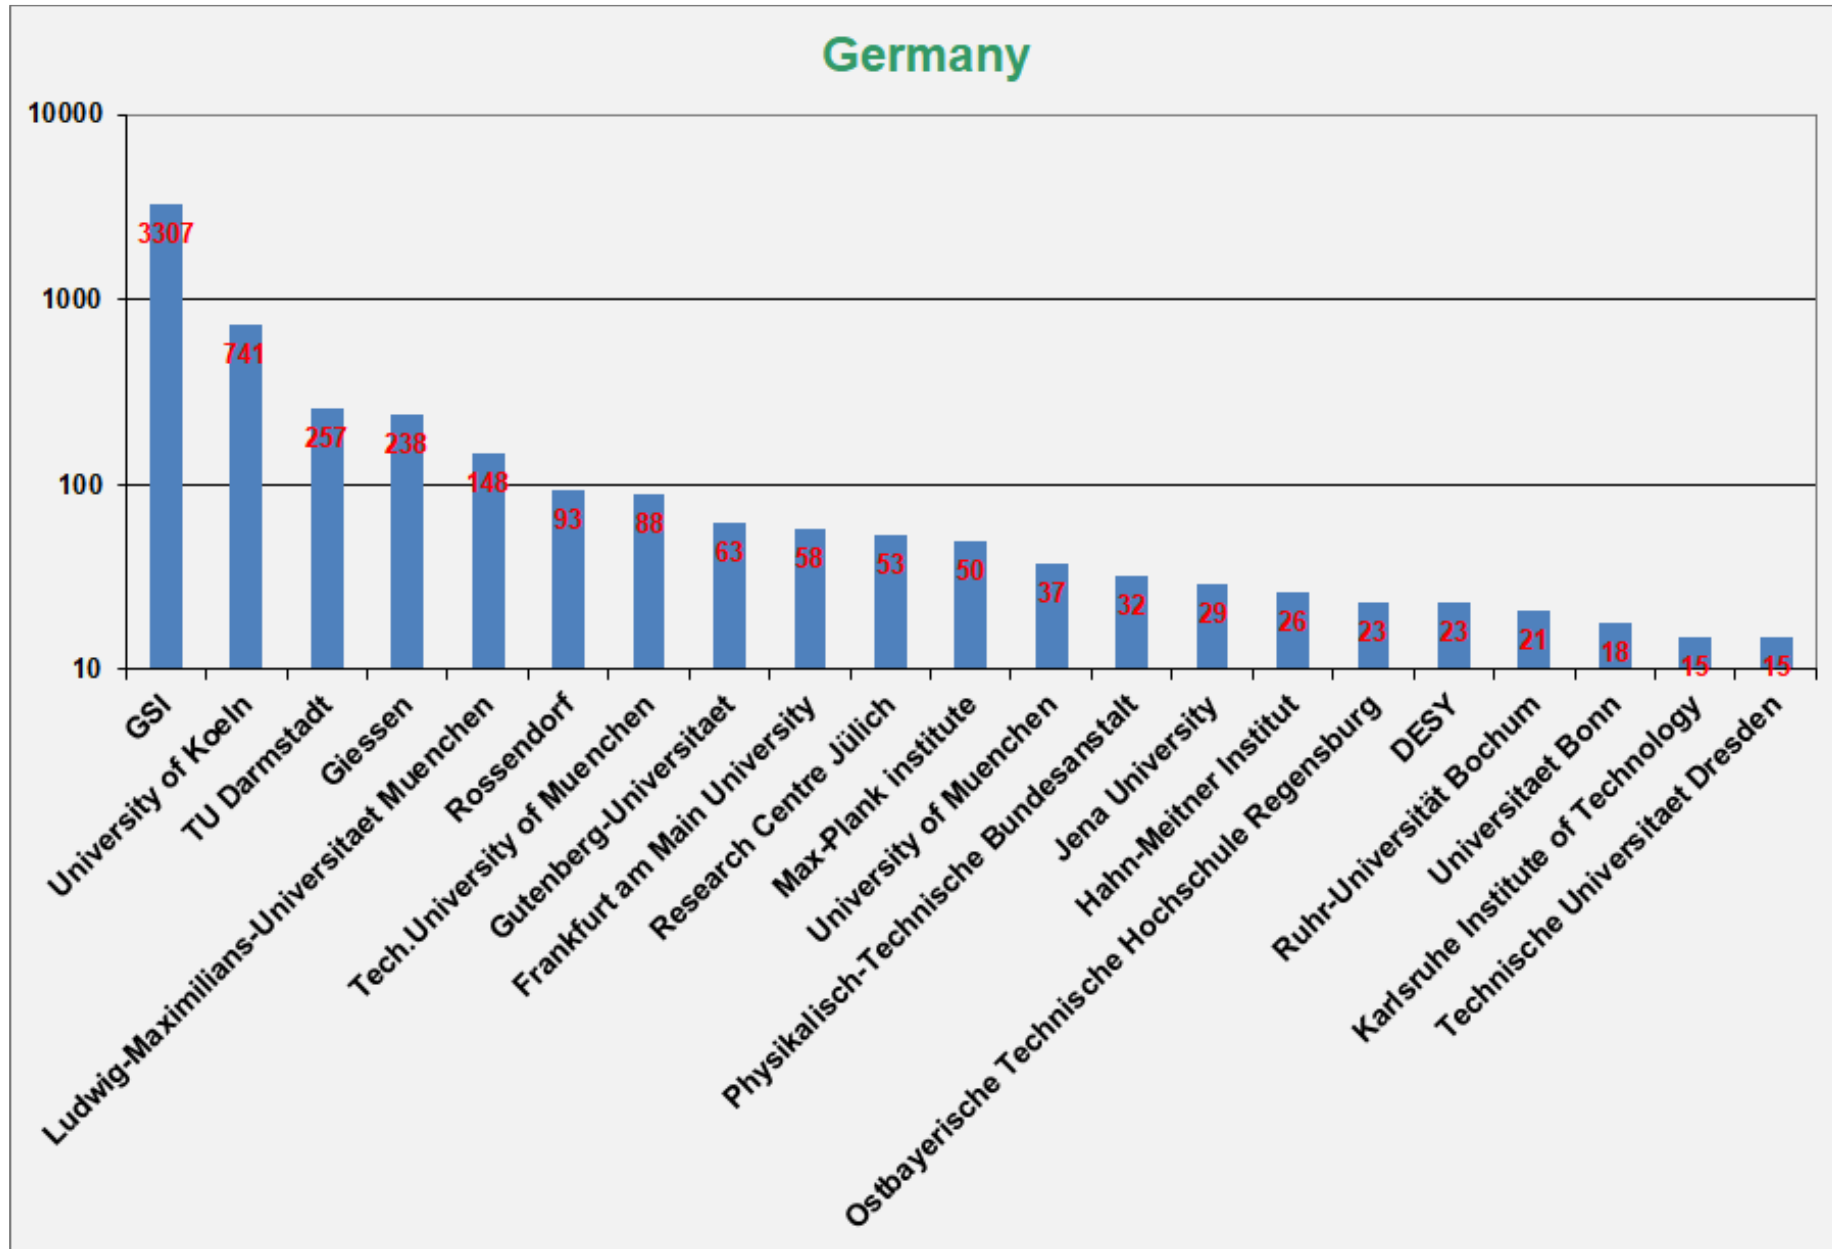

Countries : Progress – Regress (2020)

2020

TOP 40 COUNTRIES : RATIO OF 2020 / SUM(2002:2019)

country	Total (...2019)	2020	2020 / Total	country	Total (...2019)	2020	2020 / Total		
1	Iraq	134	39	29%	26	Sweden	410	27	7%
2	Ethiopia	108	26	24%	27	Finland	760	49	6%
3	Hong Kong	192	31	16%	28	France	6087	383	6%
4	China	7643	1119	15%	29	Canada	1404	88	6%
5	Thailand	187	27	14%	30	Japan	15183	929	6%
6	Portugal	248	33	13%	31	Turkey	1377	83	6%
7	Egypt	131	16	12%	32	Austria	167	10	6%
8	Mexico	359	43	12%	33	S. Korea	2581	154	6%
9	Saudi Arabia	329	38	12%	34	Germany	6990	417	6%
10	Netherlands	606	67	11%	35	Norway	387	23	6%
11	Spain	2469	265	11%	36	Russia	4627	267	6%
12	Iran	305	32	10%	37	South Africa	483	26	5%
13	Greece	669	69	10%	38	Poland	956	49	5%
14	UK	2244	227	10%	39	Argentina	271	13	5%
15	Croatia	149	15	10%	40	Slovakia	106	5	5%
16	Vietnam	403	40	10%	41	Australia	642	25	4%
17	Hungary	357	35	10%	42	Serbia	147	5	3%
18	Czech	228	22	10%	43	Bulgaria	252	8	3%
19	Kazakhstan	581	54	9%	44	Ukraine	194	6	3%
20	USA	15227	1405	9%	45	USA-MI	11335	323	3%
21	Italy	5132	467	9%	46	Colombia	117	3	3%
22	India	6314	542	9%	47	Israel	118	3	3%
23	Brazil	817	65	8%	48	Belgium	825	20	2%
24	Romania	1037	73	7%	49	Denmark	167	3	2%
25	Switzerland	674	47	7%	50	Thailand	180	1	1%

average

Laboratories (absolute values) : 2020

Laboratories : China