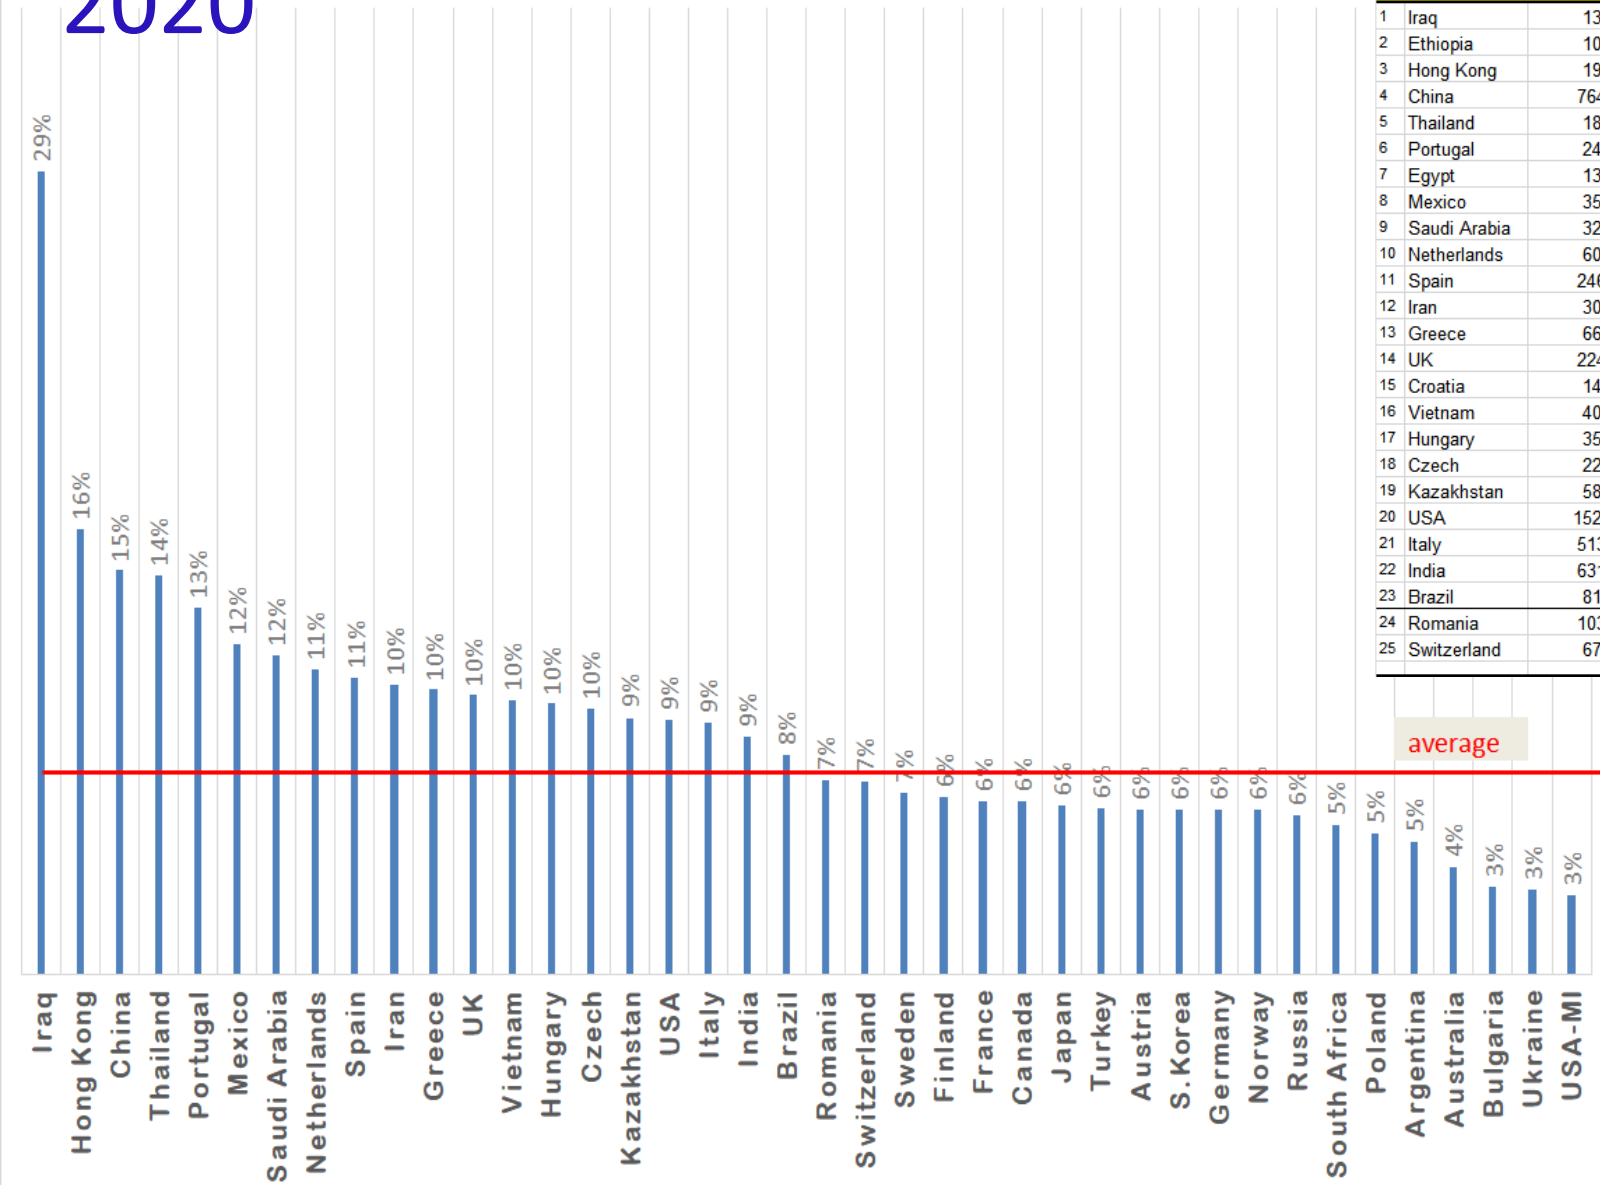

Countries : Progress – Regress (2020)

2020

TOP 40 COUNTRIES : RATIO OF 2020 / SUM(2002:2019)

country	Total (...2019)	2020	2020 / Total	country	Total (...2019)	2020	2020 / Total		
1	Iraq	134	39	29%	26	Sweden	410	27	7%
2	Ethiopia	108	26	24%	27	Finland	760	49	6%
3	Hong Kong	192	31	16%	28	France	6087	383	6%
4	China	7643	1119	15%	29	Canada	1404	88	6%
5	Thailand	187	27	14%	30	Japan	15183	929	6%
6	Portugal	248	33	13%	31	Turkey	1377	83	6%
7	Egypt	131	16	12%	32	Austria	167	10	6%
8	Mexico	359	43	12%	33	S. Korea	2581	154	6%
9	Saudi Arabia	329	38	12%	34	Germany	6990	417	6%
10	Netherlands	606	67	11%	35	Norway	387	23	6%
11	Spain	2469	265	11%	36	Russia	4627	267	6%
12	Iran	305	32	10%	37	South Africa	483	26	5%
13	Greece	669	69	10%	38	Poland	956	49	5%
14	UK	2244	227	10%	39	Argentina	271	13	5%
15	Croatia	149	15	10%	40	Slovakia	106	5	5%
16	Vietnam	403	40	10%	41	Australia	642	25	4%
17	Hungary	357	35	10%	42	Serbia	147	5	3%
18	Czech	228	22	10%	43	Bulgaria	252	8	3%
19	Kazakhstan	581	54	9%	44	Ukraine	194	6	3%
20	USA	15227	1405	9%	45	USA-MI	11335	323	3%
21	Italy	5132	467	9%	46	Colombia	117	3	3%
22	India	6314	542	9%	47	Israel	118	3	3%
23	Brazil	817	65	8%	48	Belgium	825	20	2%
24	Romania	1037	73	7%	49	Denmark	167	3	2%
25	Switzerland	674	47	7%	50	Thailand	180	1	1%

average