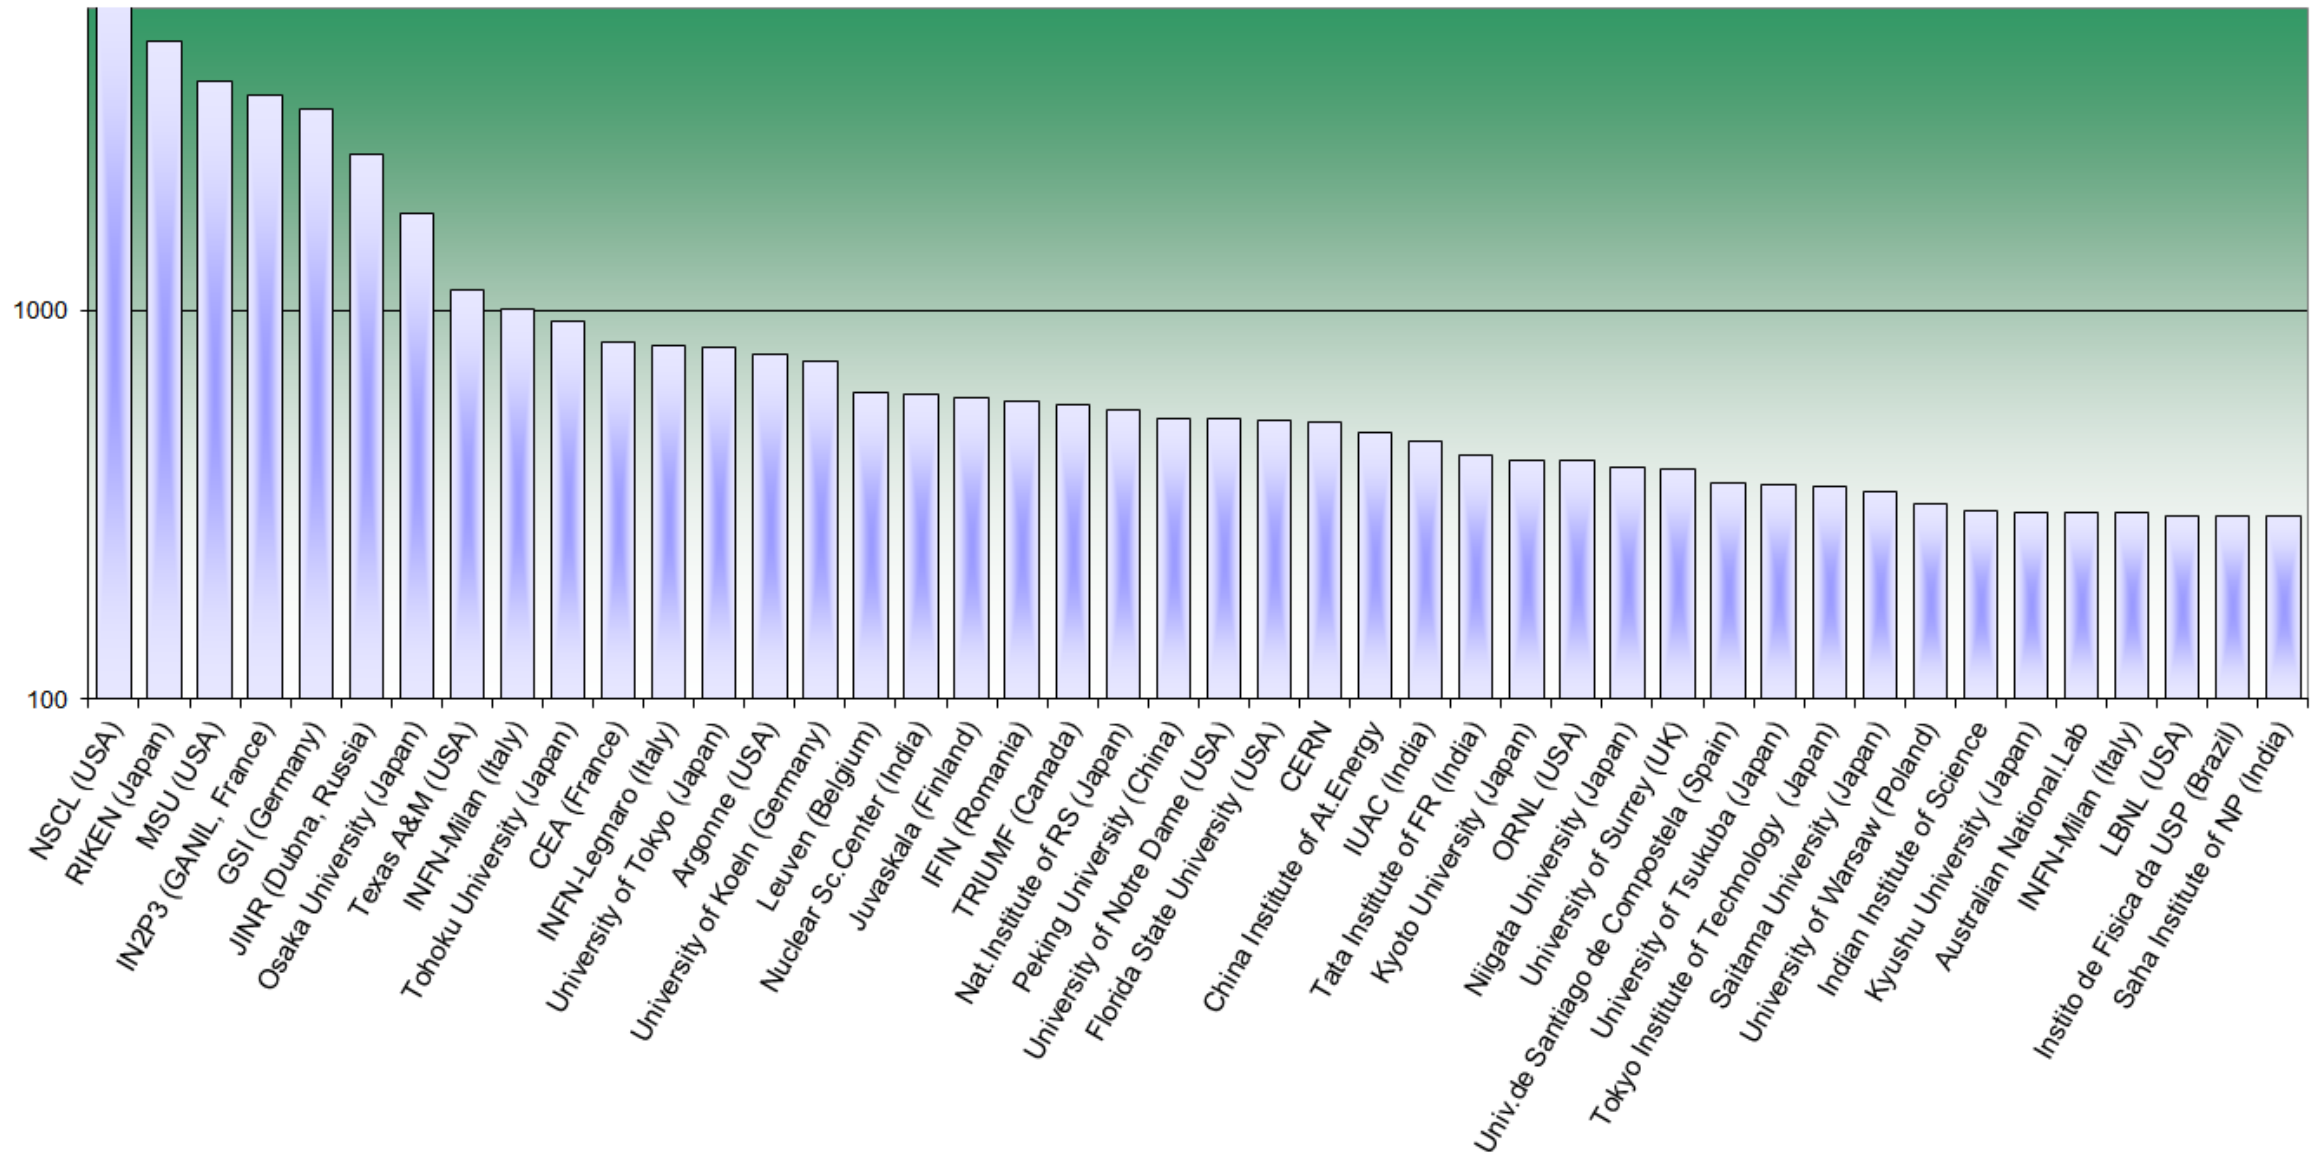

Countries : Progress – Regress (2020)

2020

TOP 40 COUNTRIES : RATIO OF 2020 / SUM(2002:2019)

country	Total (...2019)	2020	2020 / Total	country	Total (...2019)	2020	2020 / Total		
1	Iraq	134	39	29%	26	Sweden	410	27	7%
2	Ethiopia	108	26	24%	27	Finland	760	49	6%
3	Hong Kong	192	31	16%	28	France	6087	383	6%
4	China	7643	1119	15%	29	Canada	1404	88	6%
5	Thailand	187	27	14%	30	Japan	15183	929	6%
6	Portugal	248	33	13%	31	Turkey	1377	83	6%
7	Egypt	131	16	12%	32	Austria	167	10	6%
8	Mexico	359	43	12%	33	S. Korea	2581	154	6%
9	Saudi Arabia	329	38	12%	34	Germany	6990	417	6%
10	Netherlands	606	67	11%	35	Norway	387	23	6%
11	Spain	2469	265	11%	36	Russia	4627	267	6%
12	Iran	305	32	10%	37	South Africa	483	26	5%
13	Greece	669	69	10%	38	Poland	956	49	5%
14	UK	2244	227	10%	39	Argentina	271	13	5%
15	Croatia	149	15	10%	40	Slovakia	106	5	5%
16	Vietnam	403	40	10%	41	Australia	642	25	4%
17	Hungary	357	35	10%	42	Serbia	147	5	3%
18	Czech	228	22	10%	43	Bulgaria	252	8	3%
19	Kazakhstan	581	54	9%	44	Ukraine	194	6	3%
20	USA	15227	1405	9%	45	USA-MI	11335	323	3%
21	Italy	5132	467	9%	46	Colombia	117	3	3%
22	India	6314	542	9%	47	Israel	118	3	3%
23	Brazil	817	65	8%	48	Belgium	825	20	2%
24	Romania	1037	73	7%	49	Denmark	167	3	2%
25	Switzerland	674	47	7%	50	Thailand	180	1	1%

average

Laboratories (absolute values) : 2020

Laboratories : China