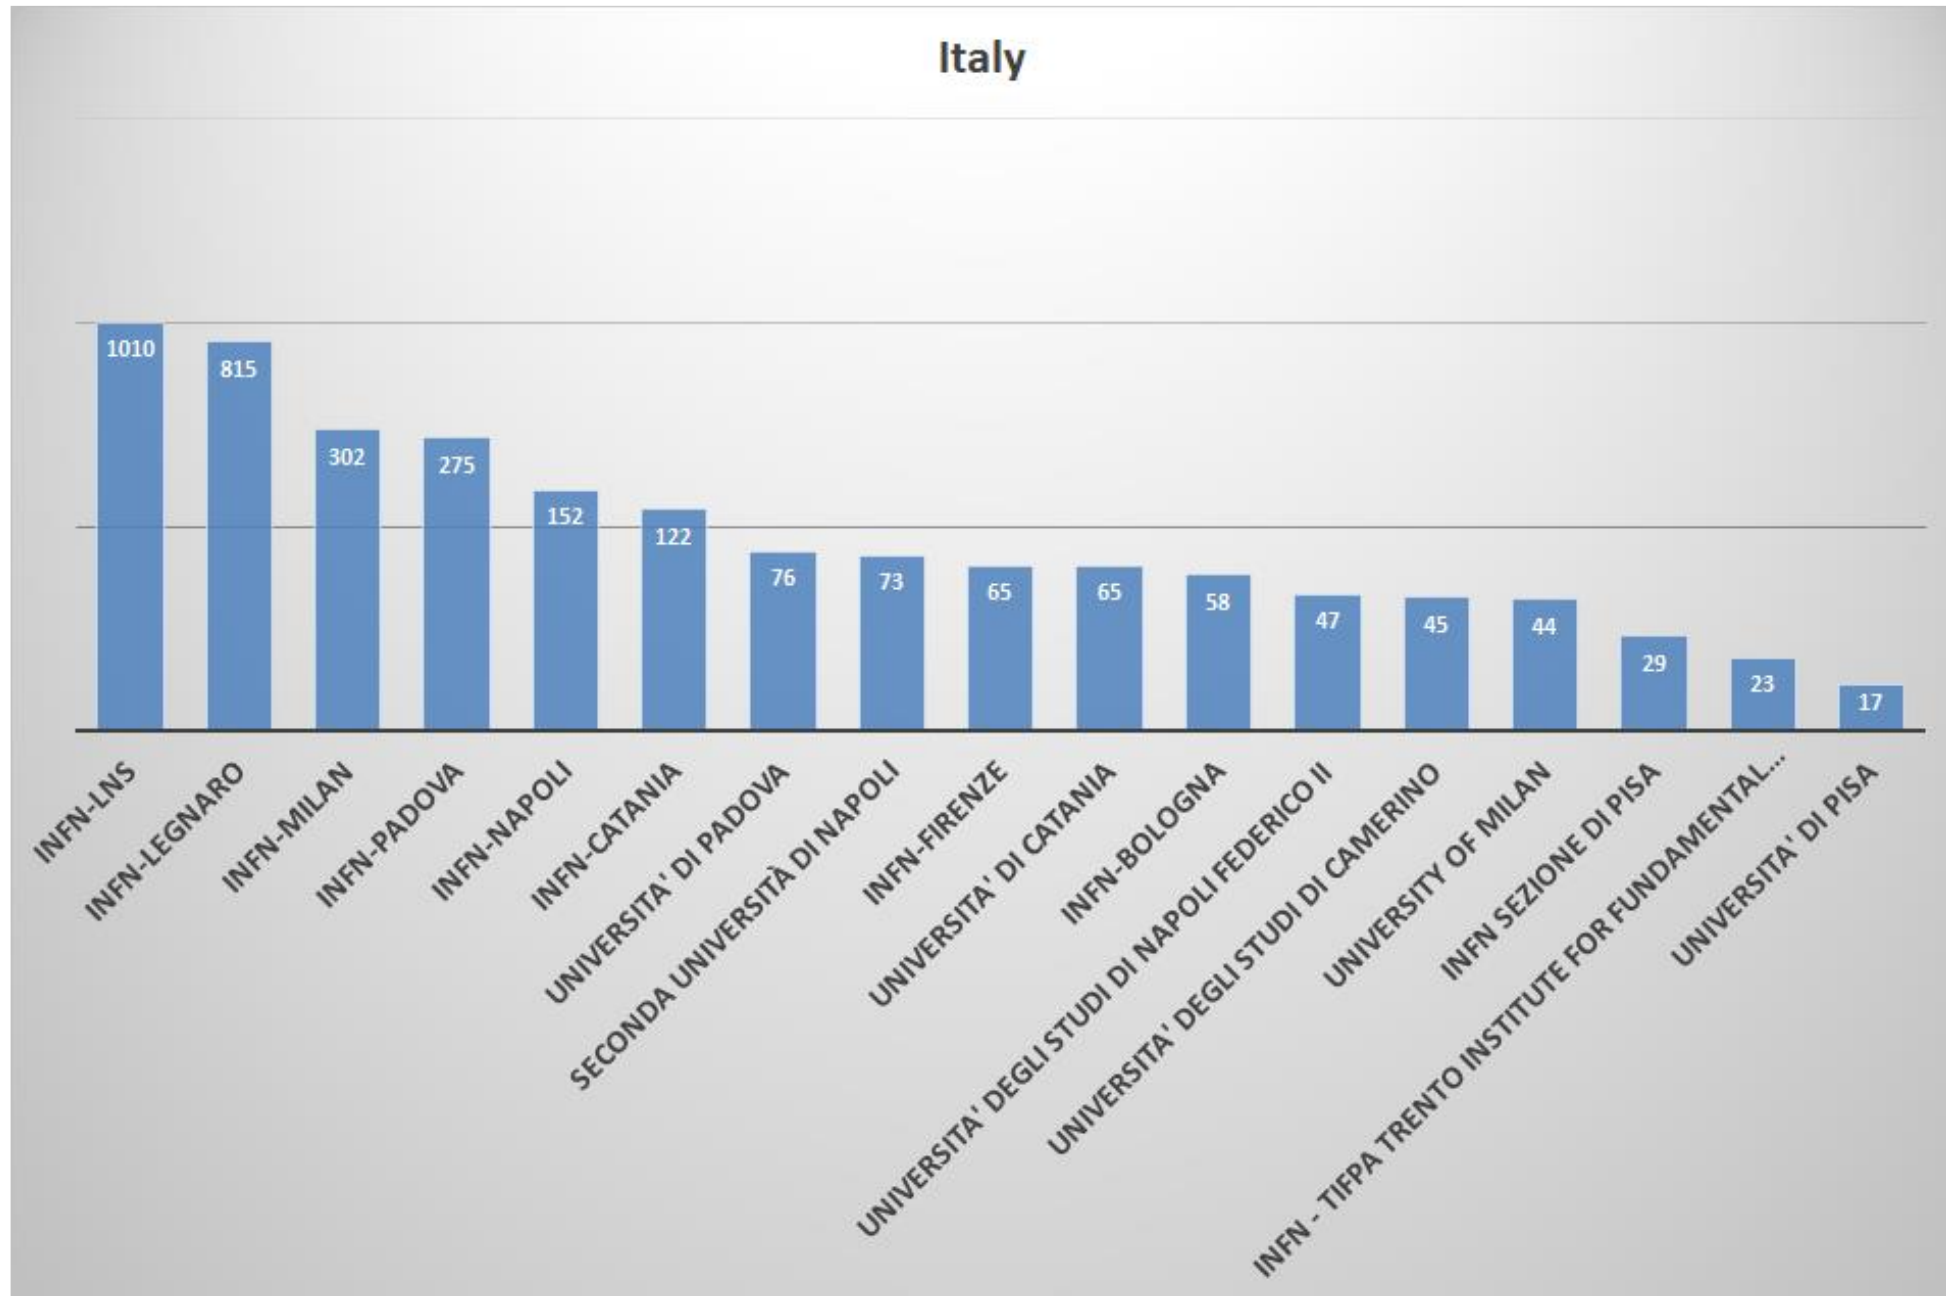

Countries : Progress – Regress (2020)

2020

TOP 40 COUNTRIES : RATIO OF 2020 / SUM(2002:2019)

country	Total (...2019)	2020	2020 / Total	country	Total (...2019)	2020	2020 / Total		
1	Iraq	134	39	29%	26	Sweden	410	27	7%
2	Ethiopia	108	26	24%	27	Finland	760	49	6%
3	Hong Kong	192	31	16%	28	France	6087	383	6%
4	China	7643	1119	15%	29	Canada	1404	88	6%
5	Thailand	187	27	14%	30	Japan	15183	929	6%
6	Portugal	248	33	13%	31	Turkey	1377	83	6%
7	Egypt	131	16	12%	32	Austria	167	10	6%
8	Mexico	359	43	12%	33	S. Korea	2581	154	6%
9	Saudi Arabia	329	38	12%	34	Germany	6990	417	6%
10	Netherlands	606	67	11%	35	Norway	387	23	6%
11	Spain	2469	265	11%	36	Russia	4627	267	6%
12	Iran	305	32	10%	37	South Africa	483	26	5%
13	Greece	669	69	10%	38	Poland	956	49	5%
14	UK	2244	227	10%	39	Argentina	271	13	5%
15	Croatia	149	15	10%	40	Slovakia	106	5	5%
16	Vietnam	403	40	10%	41	Australia	642	25	4%
17	Hungary	357	35	10%	42	Serbia	147	5	3%
18	Czech	228	22	10%	43	Bulgaria	252	8	3%
19	Kazakhstan	581	54	9%	44	Ukraine	194	6	3%
20	USA	15227	1405	9%	45	USA-MI	11335	323	3%
21	Italy	5132	467	9%	46	Colombia	117	3	3%
22	India	6314	542	9%	47	Israel	118	3	3%
23	Brazil	817	65	8%	48	Belgium	825	20	2%
24	Romania	1037	73	7%	49	Denmark	167	3	2%
25	Switzerland	674	47	7%	50	Thailand	180	1	1%

average

Laboratories (absolute values) : 2020

Laboratories : China