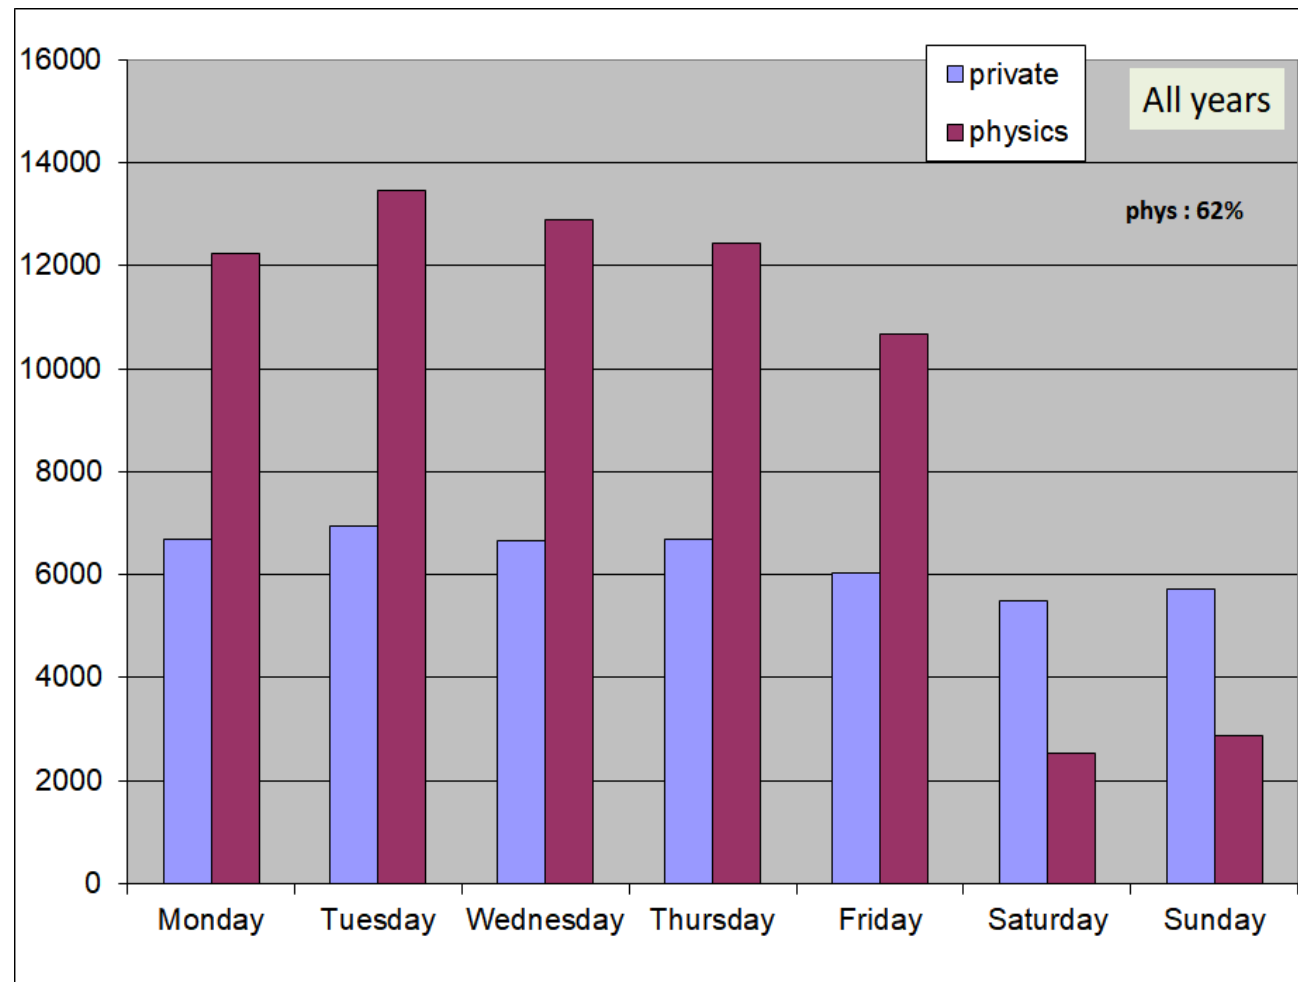

Countries : Progress – Regress (2020)

2020

TOP 40 COUNTRIES : RATIO OF 2020 / SUM(2002:2019)

country	Total (...2019)	2020	2020 / Total	country	Total (...2019)	2020	2020 / Total		
1	Iraq	134	39	29%	26	Sweden	410	27	7%
2	Ethiopia	108	26	24%	27	Finland	760	49	6%
3	Hong Kong	192	31	16%	28	France	6087	383	6%
4	China	7643	1119	15%	29	Canada	1404	88	6%
5	Thailand	187	27	14%	30	Japan	15183	929	6%
6	Portugal	248	33	13%	31	Turkey	1377	83	6%
7	Egypt	131	16	12%	32	Austria	167	10	6%
8	Mexico	359	43	12%	33	S. Korea	2581	154	6%
9	Saudi Arabia	329	38	12%	34	Germany	6990	417	6%
10	Netherlands	606	67	11%	35	Norway	387	23	6%
11	Spain	2469	265	11%	36	Russia	4627	267	6%
12	Iran	305	32	10%	37	South Africa	483	26	5%
13	Greece	669	69	10%	38	Poland	956	49	5%
14	UK	2244	227	10%	39	Argentina	271	13	5%
15	Croatia	149	15	10%	40	Slovakia	106	5	5%
16	Vietnam	403	40	10%	41	Australia	642	25	4%
17	Hungary	357	35	10%	42	Serbia	147	5	3%
18	Czech	228	22	10%	43	Bulgaria	252	8	3%
19	Kazakhstan	581	54	9%	44	Ukraine	194	6	3%
20	USA	15227	1405	9%	45	USA-MI	11335	323	3%
21	Italy	5132	467	9%	46	Colombia	117	3	3%
22	India	6314	542	9%	47	Israel	118	3	3%
23	Brazil	817	65	8%	48	Belgium	825	20	2%
24	Romania	1037	73	7%	49	Denmark	167	3	2%
25	Switzerland	674	47	7%	50	Thailand	180	1	1%

average

Laboratories (absolute values) : 2020

Laboratories : China