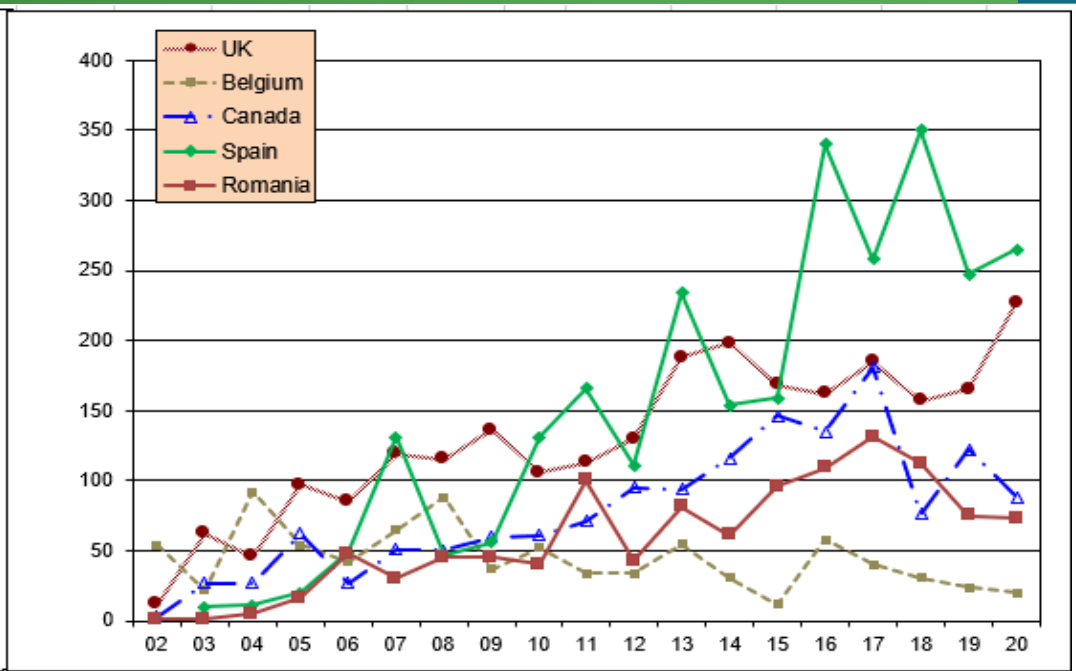

The LISE++ code geography

The LISE++ code geography (last 2020 year)

Top 40 countries

By countries per year (1)

By countries per year (2)

difference		difference	
country	19-18	country	20-19
China	252	USA	518
S.Korea	163	China	81
USA-MI	114	Other	70
Other	89	UK	62
France	75	Japan	46
India	60	Vietnam	25
Italy	48	Thailand	25
Canada	46	Spain	18
Kazakhstan	30	Germany	17
Turkey	29	Saudi Arabia	17
UK	8	Iran	12
Thailand	1	Romania	-2
Belgium	-7	Belgium	-4
Germany	-10	Turkey	-8
Iran	-12	Brazil	-11
Brazil	-14	Russia	-13
Vietnam	-22	Kazakhstan	-18
Saudi Arabia	-35	Canada	-34
Romania	-37	Italy	-93
Japan	-44	France	-106
Russia	-99	India	-126
Spain	-103	S.Korea	-151
USA	-239	USA-MI	-316
bot	507	bot	-586
total no bots	209	Total no bots	9
total with botl	716	Total with botl	-577