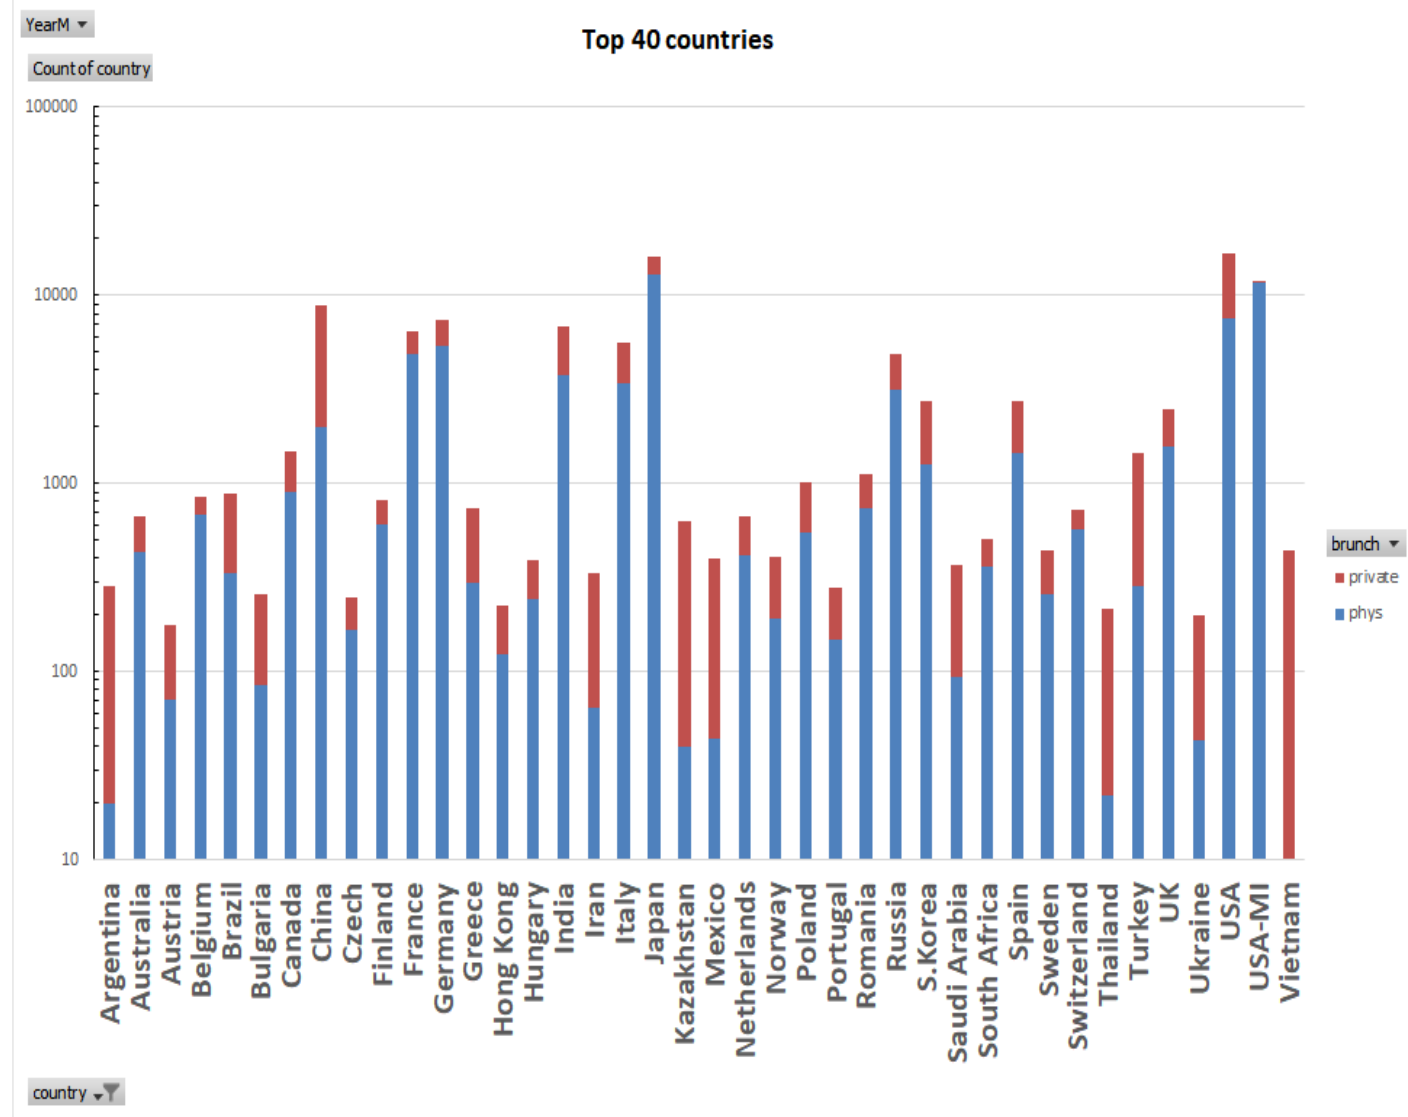

The LISE++ code geography

The LISE++ code geography (last 2020 year)

Top 40 countries

By countries per year (1)

By countries per year (2)

difference		difference	
country	19-18	country	20-19
China	252	USA	518
S.Korea	163	China	81
USA-MI	114	Other	70
Other	89	UK	62
France	75	Japan	46
India	60	Vietnam	25
Italy	48	Thailand	25
Canada	46	Spain	18
Kazakhstan	30	Germany	17
Turkey	29	Saudi Arabia	17
UK	8	Iran	12
Thailand	1	Romania	-2
Belgium	-7	Belgium	-4
Germany	-10	Turkey	-8
Iran	-12	Brazil	-11
Brazil	-14	Russia	-13
Vietnam	-22	Kazakhstan	-18
Saudi Arabia	-35	Canada	-34
Romania	-37	Italy	-93
Japan	-44	France	-106
Russia	-99	India	-126
Spain	-103	S.Korea	-151
USA	-239	USA-MI	-316
bot	507	bot	-586
total no bots	209	Total no bots	9
total with botl	716	Total with botl	-577