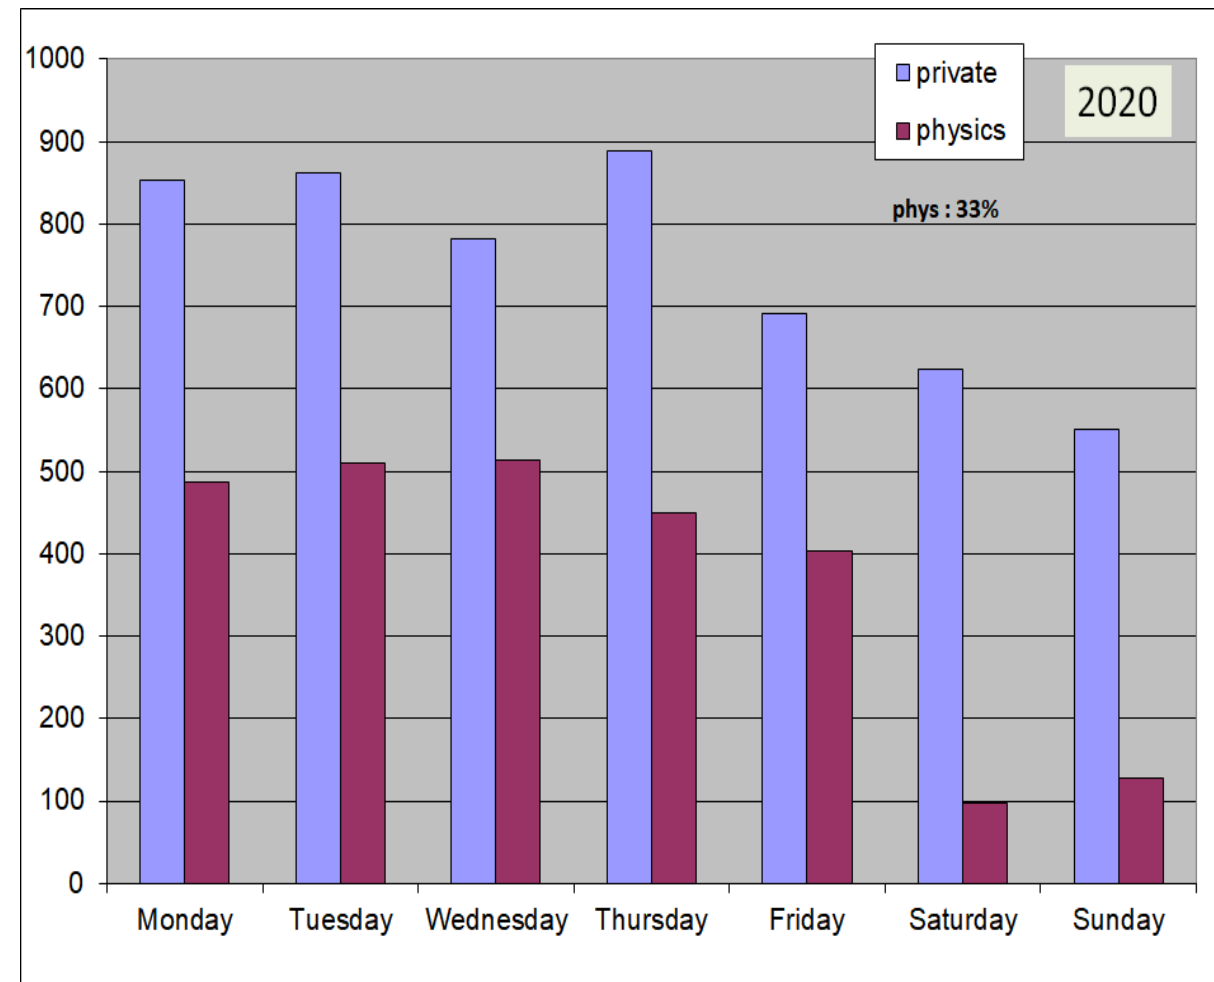

Countries : Progress – Regress (2020)

2020

TOP 40 COUNTRIES : RATIO OF 2020 / SUM(2002:2019)

country	Total (...2019)	2020	2020 / Total	country	Total (...2019)	2020	2020 / Total		
1	Iraq	134	39	29%	26	Sweden	410	27	7%
2	Ethiopia	108	26	24%	27	Finland	760	49	6%
3	Hong Kong	192	31	16%	28	France	6087	383	6%
4	China	7643	1119	15%	29	Canada	1404	88	6%
5	Thailand	187	27	14%	30	Japan	15183	929	6%
6	Portugal	248	33	13%	31	Turkey	1377	83	6%
7	Egypt	131	16	12%	32	Austria	167	10	6%
8	Mexico	359	43	12%	33	S. Korea	2581	154	6%
9	Saudi Arabia	329	38	12%	34	Germany	6990	417	6%
10	Netherlands	606	67	11%	35	Norway	387	23	6%
11	Spain	2469	265	11%	36	Russia	4627	267	6%
12	Iran	305	32	10%	37	South Africa	483	26	5%
13	Greece	669	69	10%	38	Poland	956	49	5%
14	UK	2244	227	10%	39	Argentina	271	13	5%
15	Croatia	149	15	10%	40	Slovakia	106	5	5%
16	Vietnam	403	40	10%	41	Australia	642	25	4%
17	Hungary	357	35	10%	42	Serbia	147	5	3%
18	Czech	228	22	10%	43	Bulgaria	252	8	3%
19	Kazakhstan	581	54	9%	44	Ukraine	194	6	3%
20	USA	15227	1405	9%	45	USA-MI	11335	323	3%
21	Italy	5132	467	9%	46	Colombia	117	3	3%
22	India	6314	542	9%	47	Israel	118	3	3%
23	Brazil	817	65	8%	48	Belgium	825	20	2%
24	Romania	1037	73	7%	49	Denmark	167	3	2%
25	Switzerland	674	47	7%	50	Thailand	180	1	1%

average

Laboratories (absolute values) : 2020

Laboratories : China