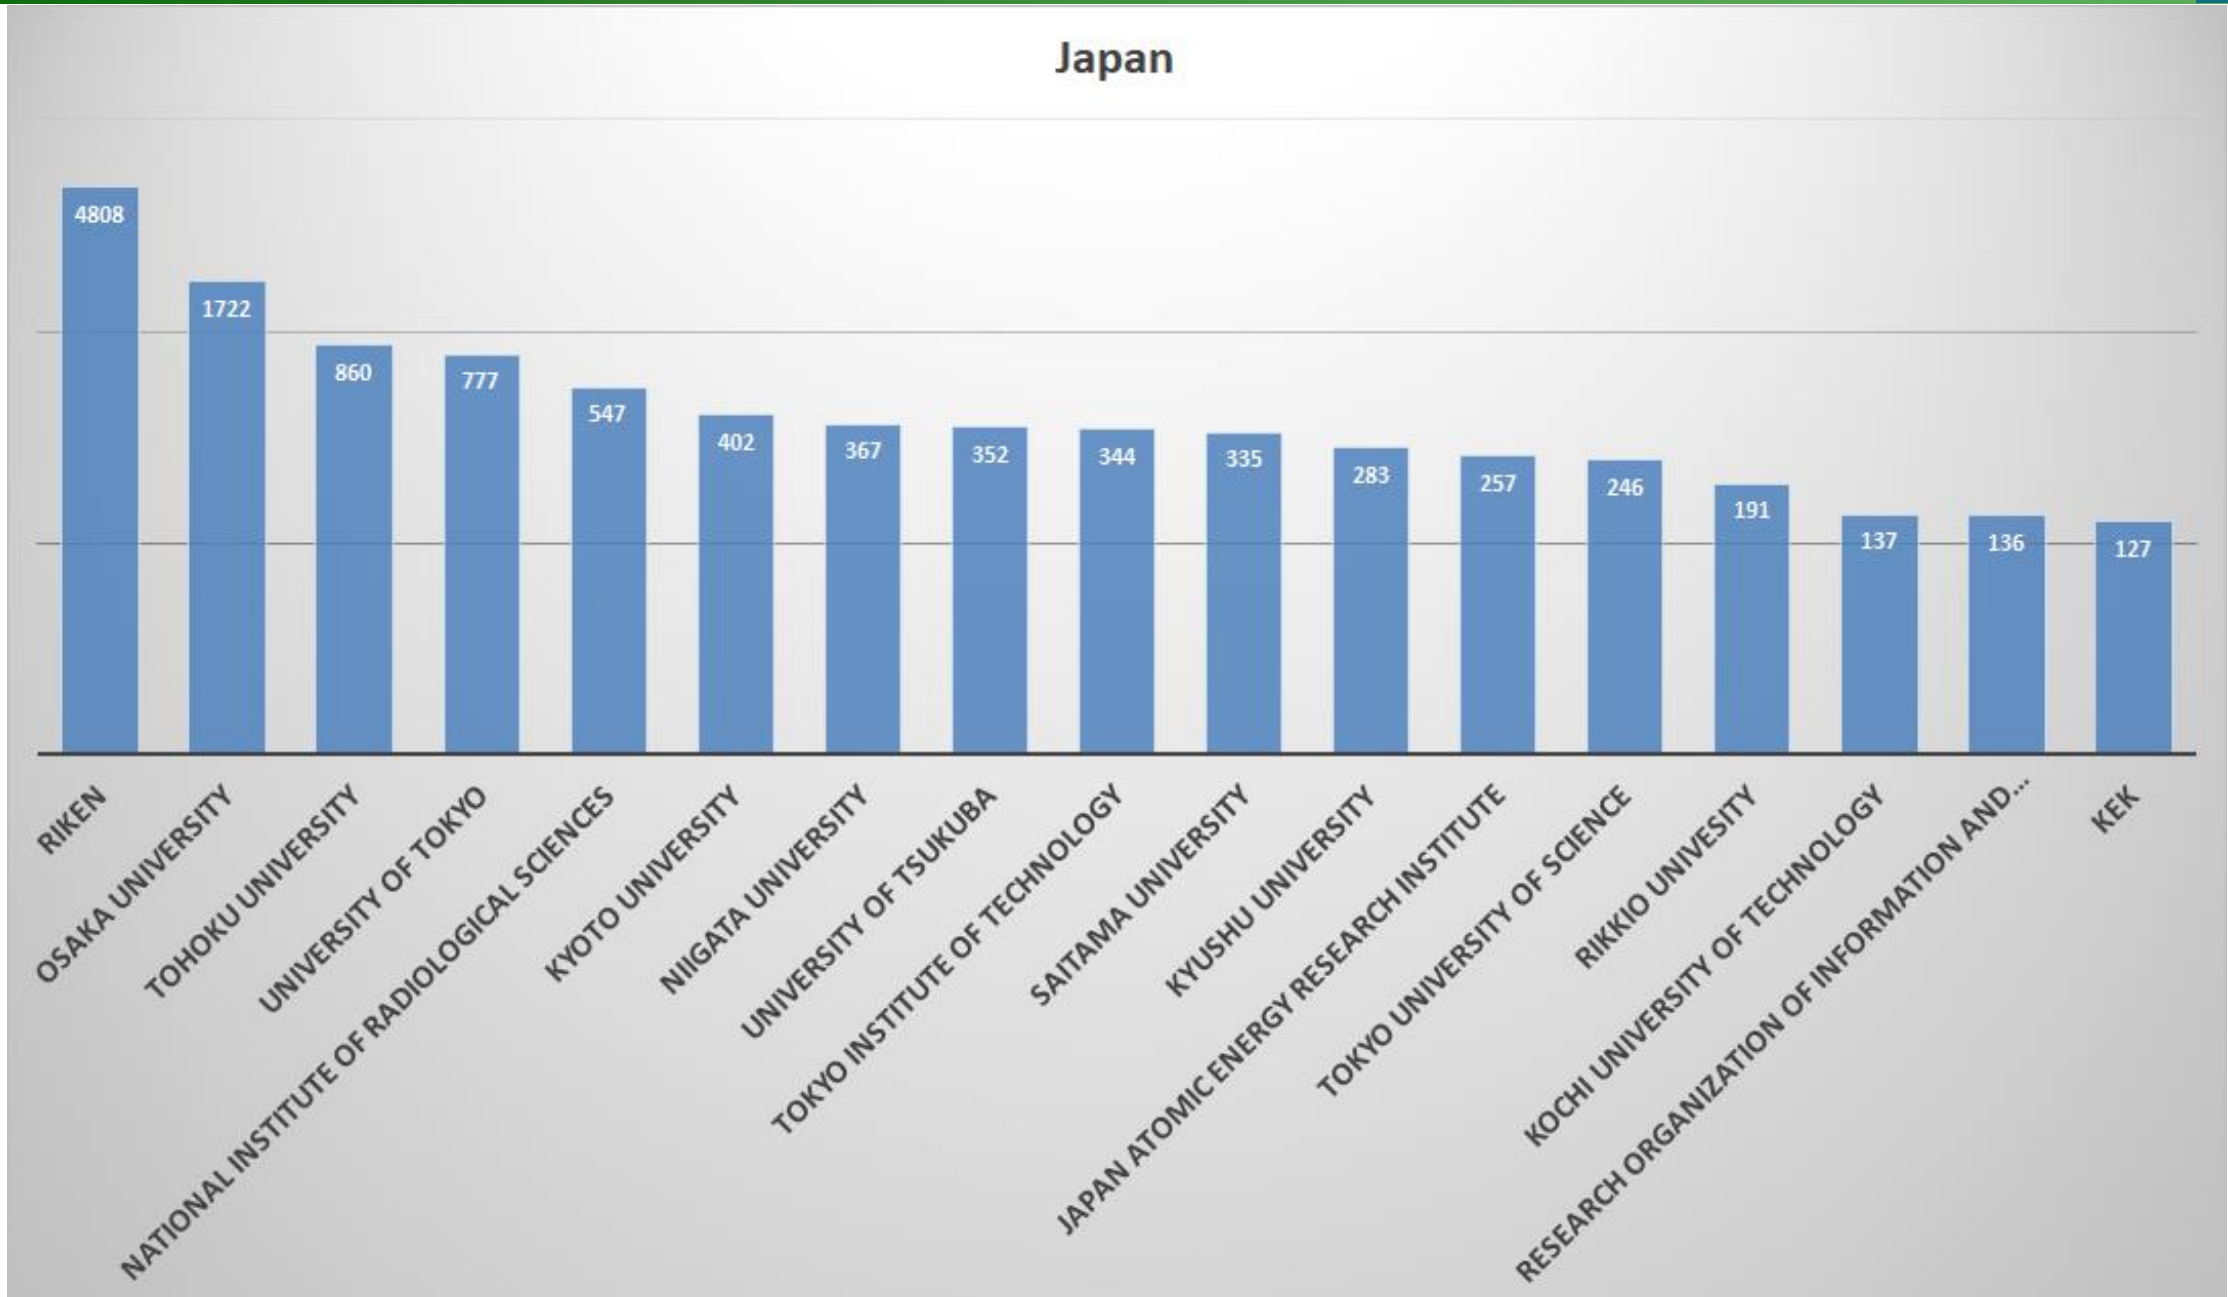

Countries : Progress – Regress (2019)

2019

TOP 40 COUNTRIES: RATIO OF 2019 / SUM(2002:2018)

country	Total (...-2018)	2019	2019 / Total	country	Total (...-2018)	2019	2019 / Total
1 Finland	650	110	17%	26 Iran	285	20	7%
2 China	6609	1038	16%	27 South Africa	452	31	7%
3 Kazakhstan	509	72	14%	28 Saudi Arabia	308	21	7%
4 S.Korea	2276	305	13%	29 Russia	4347	280	6%
5 Israel	105	13	12%	30 Austria	157	10	6%
6 Italy	4572	560	12%	31 Netherlands	570	36	6%
7 Portugal	221	27	12%	32 Argentina	255	16	6%
8 Egypt	117	14	12%	33 Australia	623	39	6%
9 Hungary	319	38	12%	34 USA	14348	887	6%
10 India	5626	668	12%	35 Japan	14297	883	6%
11 Spain	2222	247	11%	36 Germany	6590	400	6%
12 Sweden	369	41	11%	37 USA-MI	10696	639	6%
13 Croatia	135	14	10%	38 Denmark	158	9	6%
14 Hong Kong	174	18	10%	39 Iraq	127	7	6%
15 Brazil	741	76	10%	40 Poland	907	49	5%
16 Canada	1282	122	10%	41 Czech	218	10	5%
17 Ethiopia	99	9	9%	42 Switzerland	648	26	4%
18 France	5591	489	9%	43 Vietnam	388	15	4%
19 Mexico	331	28	8%	44 Thailand	181	6	3%
20 Norway	358	29	8%	45 Belgium	801	24	3%
21 UK	2078	165	8%	46 Bulgaria	245	7	3%
22 Romania	962	75	8%	47 Ukraine	189	5	3%
23 Turkey	1286	91	7%	48 Colombia	115	2	2%
24 Slovakia	99	7	7%	49 Serbia	145	2	1%
25 Greece	625	44	7%	50 Thailand	180	1	1%

Laboratories (absolute values) : 2019

Statistics increase for the last 2019 year

5031	1257	615	1259	297	26	174
Windows	UNIX	Android	iOS	iPhone	iPad	other

X11/(Win+X11+Mac)	or
16.7%	1/6