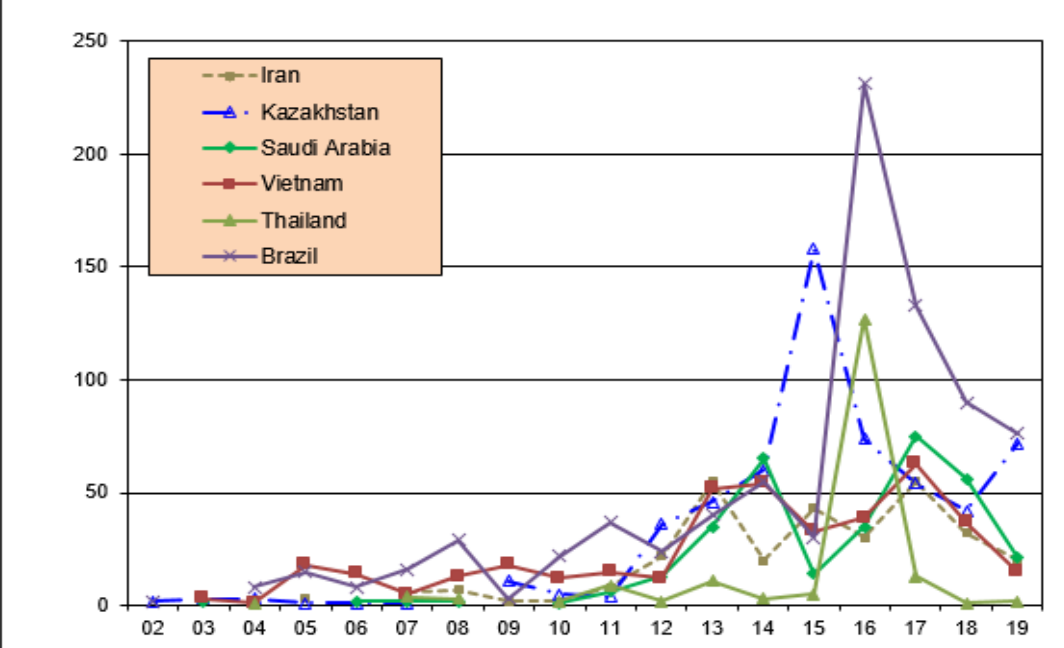

The LISE++ code geography

The LISE++ code geography (last 2019 year)

Top 40 countries

By countries per year (1)

By countries per year (2)

difference		difference		difference	
country	17-16	country	18-17	country	19-18
Other	159	Spain	92	China	252
Russia	112	France	57	S.Korea	163
S.Korea	98	India	49	USA-MI	114
China	91	USA-MI	23	Other	89
Italy	54	Belgium	-9	France	75
Canada	46	Kazakhstan	-12	India	60
Saudi Arabia	40	Thailand	-12	Italy	48
Iran	25	Romania	-19	Canada	46
Vietnam	24	Saudi Arabia	-19	Kazakhstan	30
UK	23	Iran	-23	Turkey	29
Romania	22	Vietnam	-26	UK	8
Japan	19	UK	-28	Thailand	1
Germany	-2	Brazil	-43	Belgium	-7
Turkey	-6	Italy	-54	Germany	-10
Belgium	-18	Turkey	-64	Iran	-12
Kazakhstan	-20	China	-77	Brazil	-14
France	-63	S.Korea	-104	Vietnam	-22
Spain	-82	Canada	-105	Saudi Arabia	-35
Brazil	-98	Germany	-118	Romania	-37
Thailand	-114	Russia	-122	Japan	-44
USA-MI	-133	USA	-181	Russia	-99
India	-150	Japan	-245	Spain	-103
USA	-213	Other	-626	USA	-239
bot	103	bot	40	bot	507
Total no bots	-186	Total no bots	-1666	Total no bots	209
Total with bots	-83	Total with bots	-1626	Total with bots	716