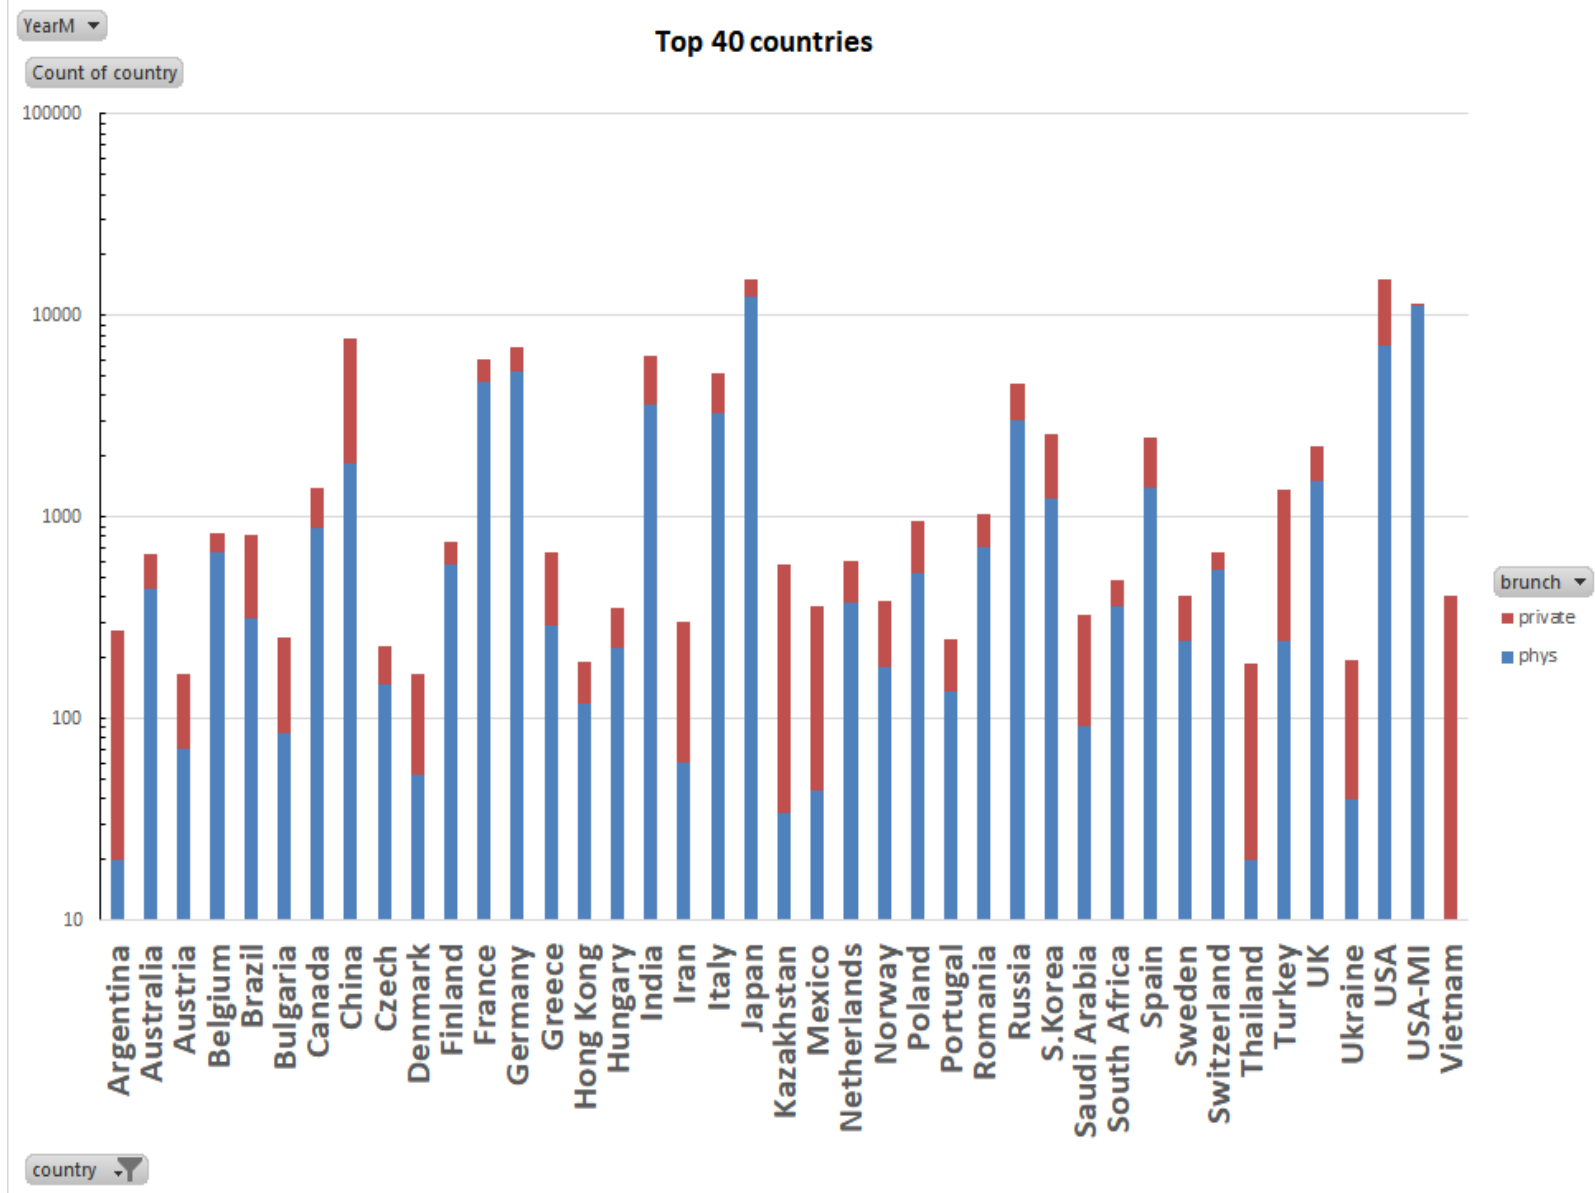

The LISE++ code geography

The LISE++ code geography (last 2019 year)

Top 40 countries

By countries per year (1)

By countries per year (2)

difference		difference		difference	
country	17-16	country	18-17	country	19-18
Other	159	Spain	92	China	252
Russia	112	France	57	S.Korea	163
S.Korea	98	India	49	USA-MI	114
China	91	USA-MI	23	Other	89
Italy	54	Belgium	-9	France	75
Canada	46	Kazakhstan	-12	India	60
Saudi Arabia	40	Thailand	-12	Italy	48
Iran	25	Romania	-19	Canada	46
Vietnam	24	Saudi Arabia	-19	Kazakhstan	30
UK	23	Iran	-23	Turkey	29
Romania	22	Vietnam	-26	UK	8
Japan	19	UK	-28	Thailand	1
Germany	-2	Brazil	-43	Belgium	-7
Turkey	-6	Italy	-54	Germany	-10
Belgium	-18	Turkey	-64	Iran	-12
Kazakhstan	-20	China	-77	Brazil	-14
France	-63	S.Korea	-104	Vietnam	-22
Spain	-82	Canada	-105	Saudi Arabia	-35
Brazil	-98	Germany	-118	Romania	-37
Thailand	-114	Russia	-122	Japan	-44
USA-MI	-133	USA	-181	Russia	-99
India	-150	Japan	-245	Spain	-103
USA	-213	Other	-626	USA	-239
bot	103	bot	40	bot	507
Total no bots	-186	Total no bots	-1666	Total no bots	209
Total with bots	-83	Total with bots	-1626	Total with bots	716