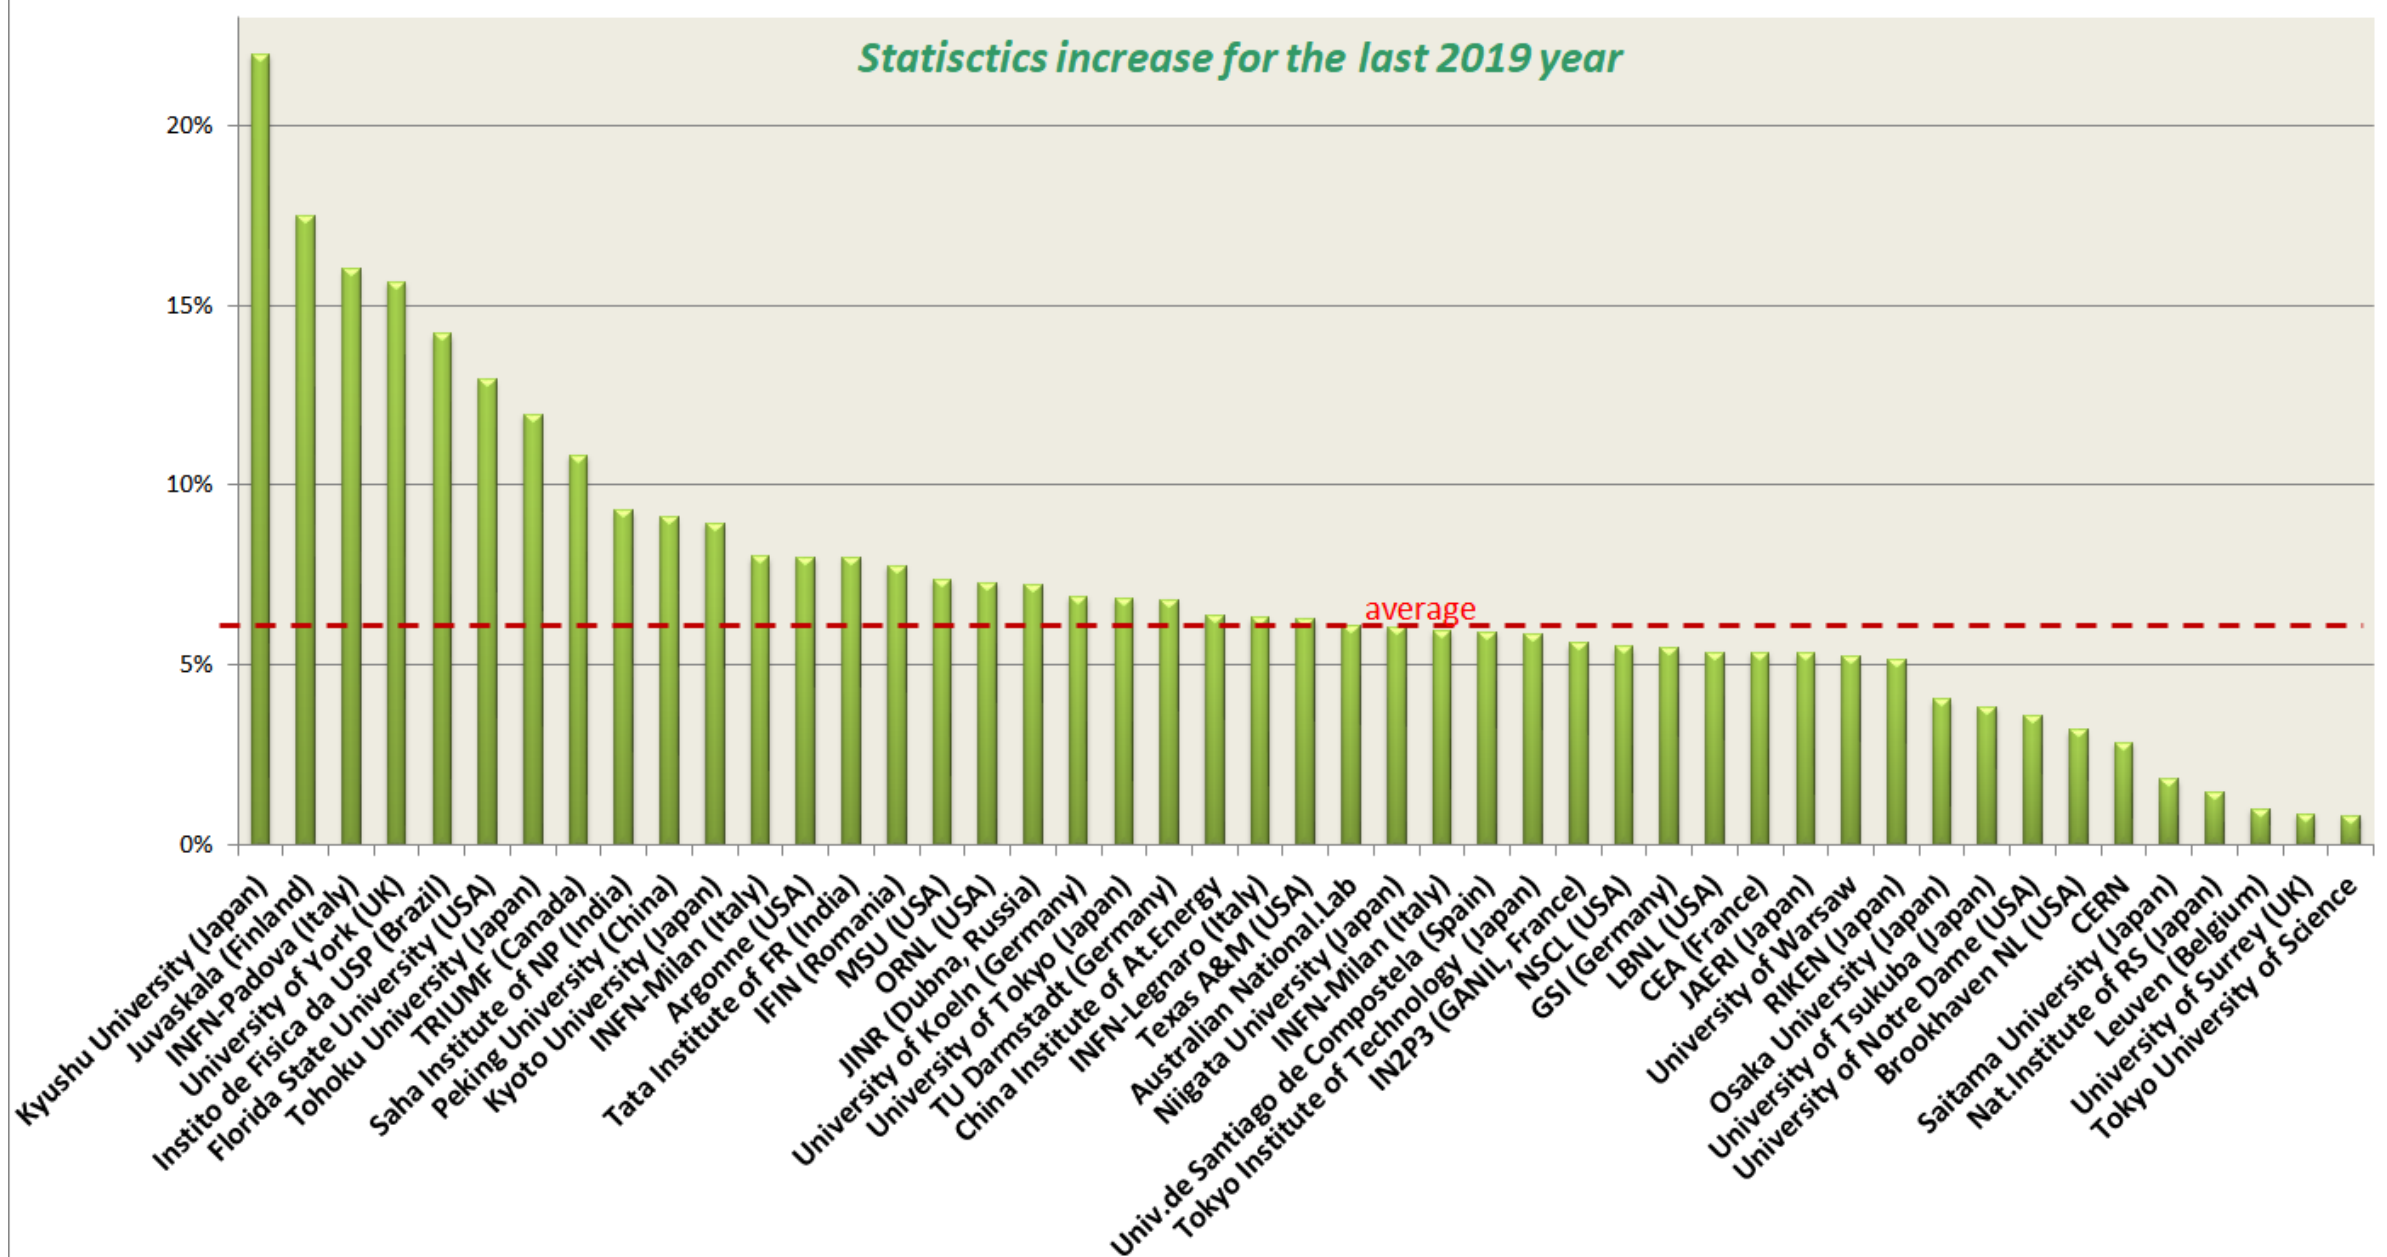

Statistics increase for the last 2019 year