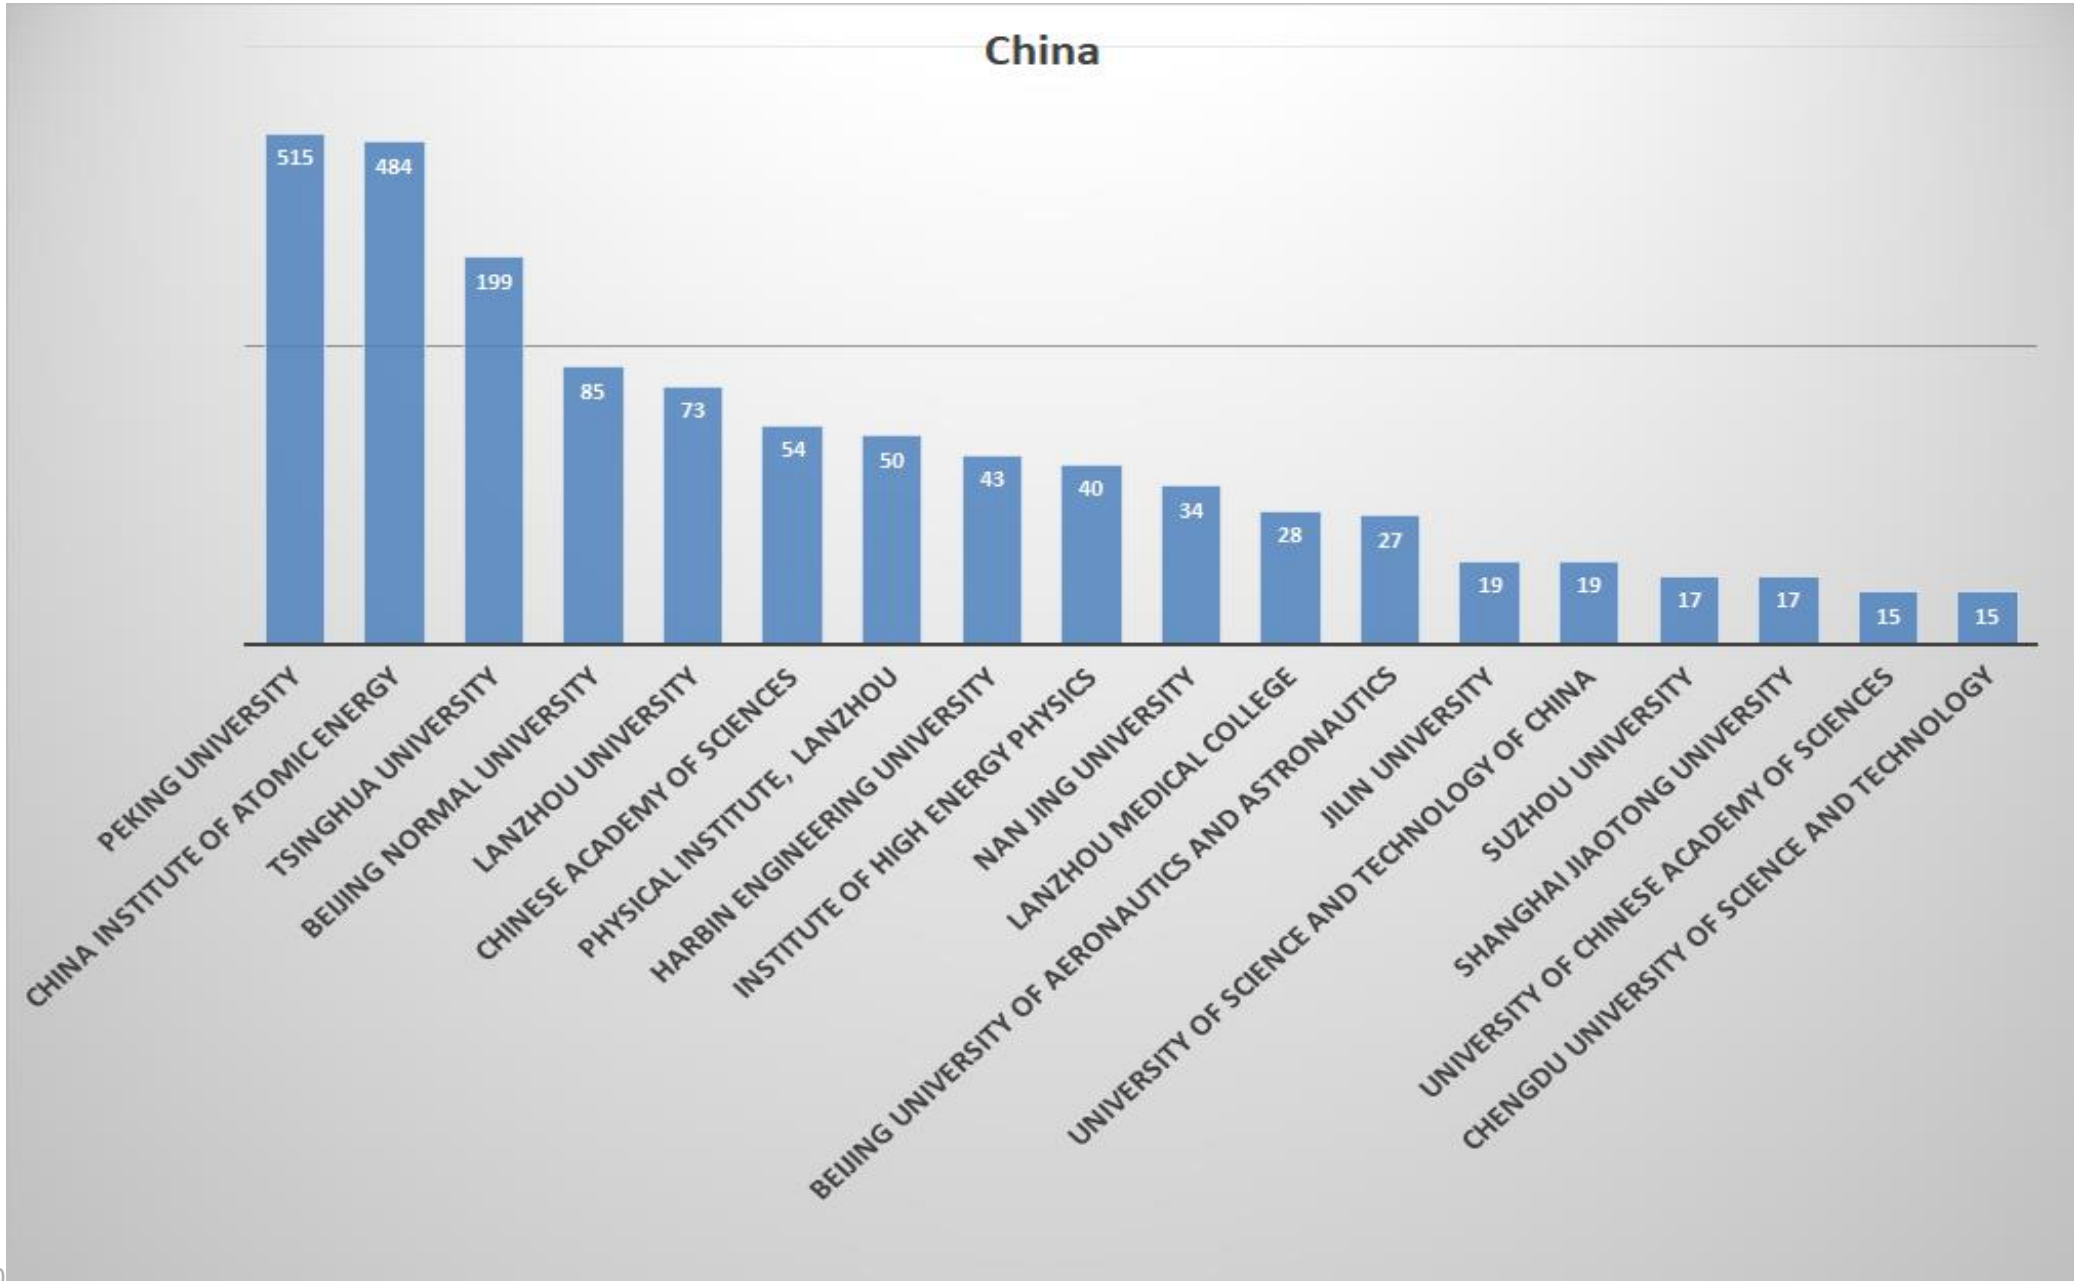

Countries : Progress – Regress (2019)

2019

TOP 40 COUNTRIES: RATIO OF 2019 / SUM(2002:2018)

country	Total (...-2018)	2019	2019 / Total	country	Total (...-2018)	2019	2019 / Total
1 Finland	650	110	17%	26 Iran	285	20	7%
2 China	6609	1038	16%	27 South Africa	452	31	7%
3 Kazakhstan	509	72	14%	28 Saudi Arabia	308	21	7%
4 S.Korea	2276	305	13%	29 Russia	4347	280	6%
5 Israel	105	13	12%	30 Austria	157	10	6%
6 Italy	4572	560	12%	31 Netherlands	570	36	6%
7 Portugal	221	27	12%	32 Argentina	255	16	6%
8 Egypt	117	14	12%	33 Australia	623	39	6%
9 Hungary	319	38	12%	34 USA	14348	887	6%
10 India	5626	668	12%	35 Japan	14297	883	6%
11 Spain	2222	247	11%	36 Germany	6590	400	6%
12 Sweden	369	41	11%	37 USA-MI	10696	639	6%
13 Croatia	135	14	10%	38 Denmark	158	9	6%
14 Hong Kong	174	18	10%	39 Iraq	127	7	6%
15 Brazil	741	76	10%	40 Poland	907	49	5%
16 Canada	1282	122	10%	41 Czech	218	10	5%
17 Ethiopia	99	9	9%	42 Switzerland	648	26	4%
18 France	5591	489	9%	43 Vietnam	388	15	4%
19 Mexico	331	28	8%	44 Thailand	181	6	3%
20 Norway	358	29	8%	45 Belgium	801	24	3%
21 UK	2078	165	8%	46 Bulgaria	245	7	3%
22 Romania	962	75	8%	47 Ukraine	189	5	3%
23 Turkey	1286	91	7%	48 Colombia	115	2	2%
24 Slovakia	99	7	7%	49 Serbia	145	2	1%
25 Greece	625	44	7%	50 Thailand	180	1	1%

Laboratories (absolute values) : 2019

Statistics increase for the last 2019 year

5031	1257	615	1259	297	26	174
Windows	UNIX	Android	iOS	iPhone	iPad	other

X11/(Win+X11+Mac)	or
16.7%	1/6