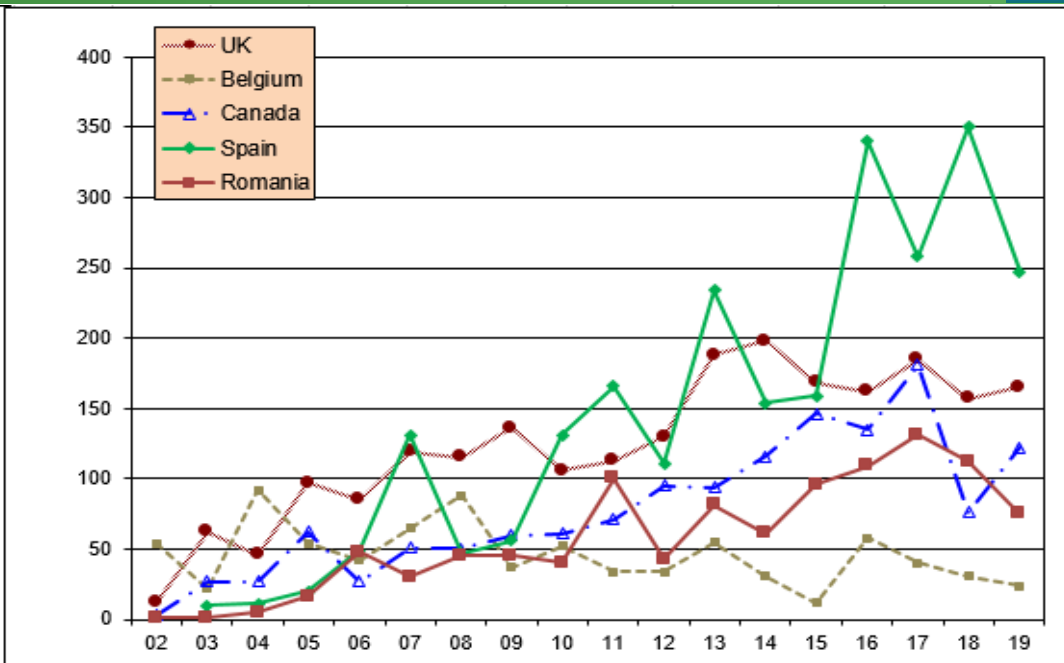

The LISE++ code geography

The LISE++ code geography (last 2019 year)

Top 40 countries

By countries per year (1)

By countries per year (2)

difference		difference		difference	
country	17-16	country	18-17	country	19-18
Other	159	Spain	92	China	252
Russia	112	France	57	S.Korea	163
S.Korea	98	India	49	USA-MI	114
China	91	USA-MI	23	Other	89
Italy	54	Belgium	-9	France	75
Canada	46	Kazakhstan	-12	India	60
Saudi Arabia	40	Thailand	-12	Italy	48
Iran	25	Romania	-19	Canada	46
Vietnam	24	Saudi Arabia	-19	Kazakhstan	30
UK	23	Iran	-23	Turkey	29
Romania	22	Vietnam	-26	UK	8
Japan	19	UK	-28	Thailand	1
Germany	-2	Brazil	-43	Belgium	-7
Turkey	-6	Italy	-54	Germany	-10
Belgium	-18	Turkey	-64	Iran	-12
Kazakhstan	-20	China	-77	Brazil	-14
France	-63	S.Korea	-104	Vietnam	-22
Spain	-82	Canada	-105	Saudi Arabia	-35
Brazil	-98	Germany	-118	Romania	-37
Thailand	-114	Russia	-122	Japan	-44
USA-MI	-133	USA	-181	Russia	-99
India	-150	Japan	-245	Spain	-103
USA	-213	Other	-626	USA	-239
bot	103	bot	40	bot	507
Total no bots	-186	Total no bots	-1666	Total no bots	209
Total with bots	-83	Total with bots	-1626	Total with bots	716