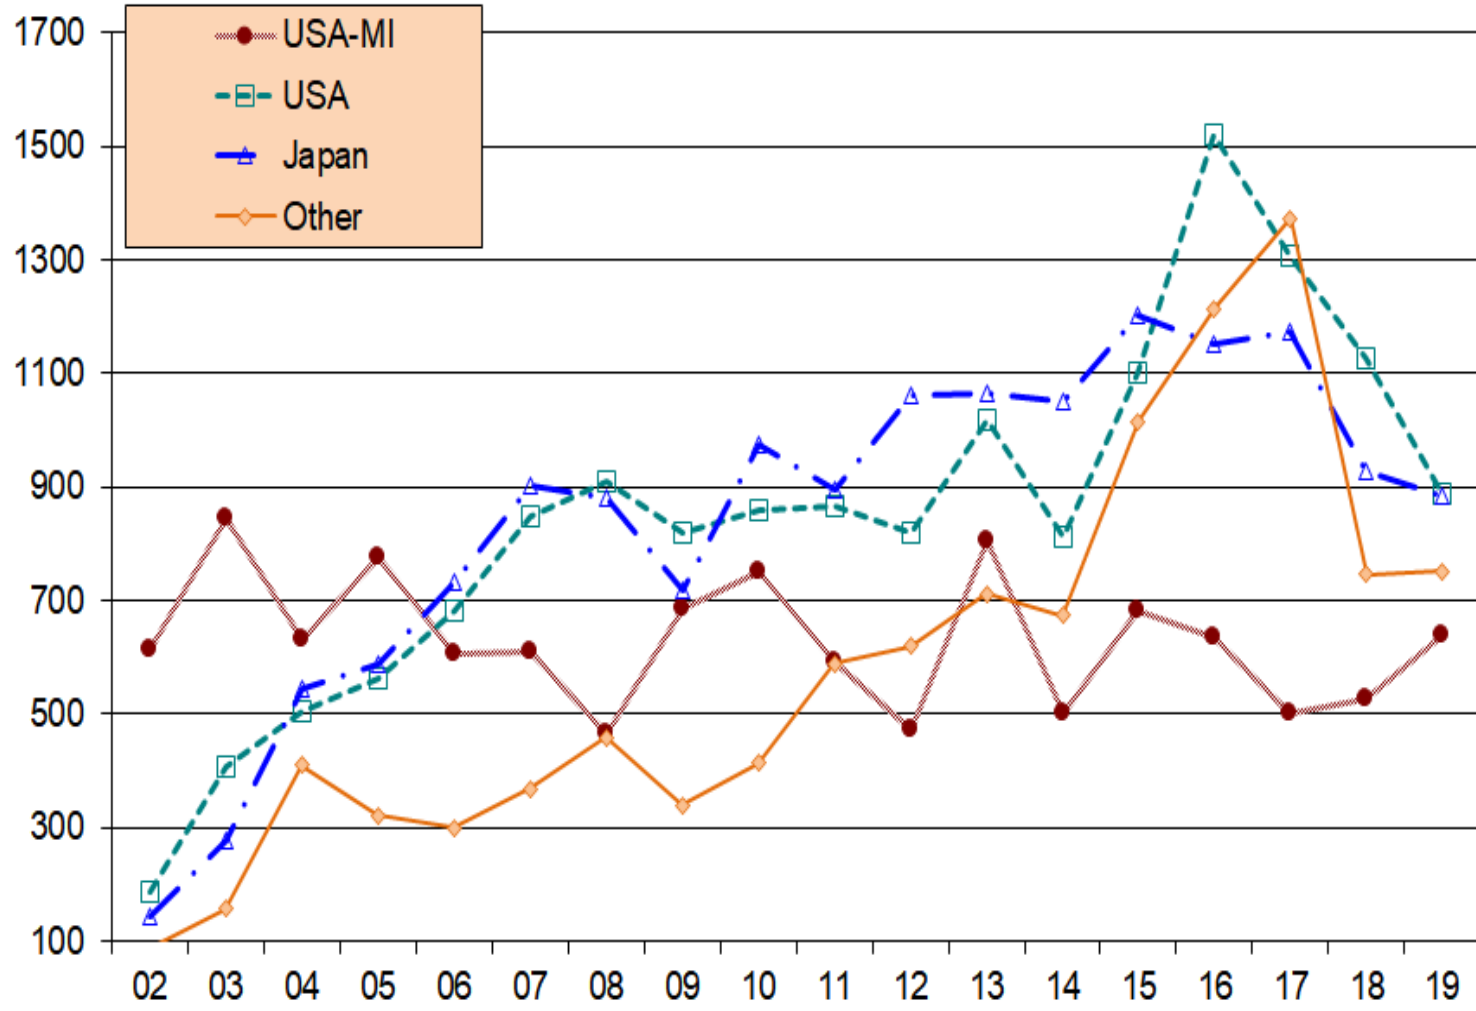

The LISE++ code geography

The LISE++ code geography (last 2019 year)

Top 40 countries

By countries per year (1)

By countries per year (2)

difference		difference		difference	
country	17-16	country	18-17	country	19-18
Other	159	Spain	92	China	252
Russia	112	France	57	S.Korea	163
S.Korea	98	India	49	USA-MI	114
China	91	USA-MI	23	Other	89
Italy	54	Belgium	-9	France	75
Canada	46	Kazakhstan	-12	India	60
Saudi Arabia	40	Thailand	-12	Italy	48
Iran	25	Romania	-19	Canada	46
Vietnam	24	Saudi Arabia	-19	Kazakhstan	30
UK	23	Iran	-23	Turkey	29
Romania	22	Vietnam	-26	UK	8
Japan	19	UK	-28	Thailand	1
Germany	-2	Brazil	-43	Belgium	-7
Turkey	-6	Italy	-54	Germany	-10
Belgium	-18	Turkey	-64	Iran	-12
Kazakhstan	-20	China	-77	Brazil	-14
France	-63	S.Korea	-104	Vietnam	-22
Spain	-82	Canada	-105	Saudi Arabia	-35
Brazil	-98	Germany	-118	Romania	-37
Thailand	-114	Russia	-122	Japan	-44
USA-MI	-133	USA	-181	Russia	-99
India	-150	Japan	-245	Spain	-103
USA	-213	Other	-626	USA	-239
bot	103	bot	40	bot	507
Total no bots	-186	Total no bots	-1666	Total no bots	209
Total with bots	-83	Total with bots	-1626	Total with bots	716