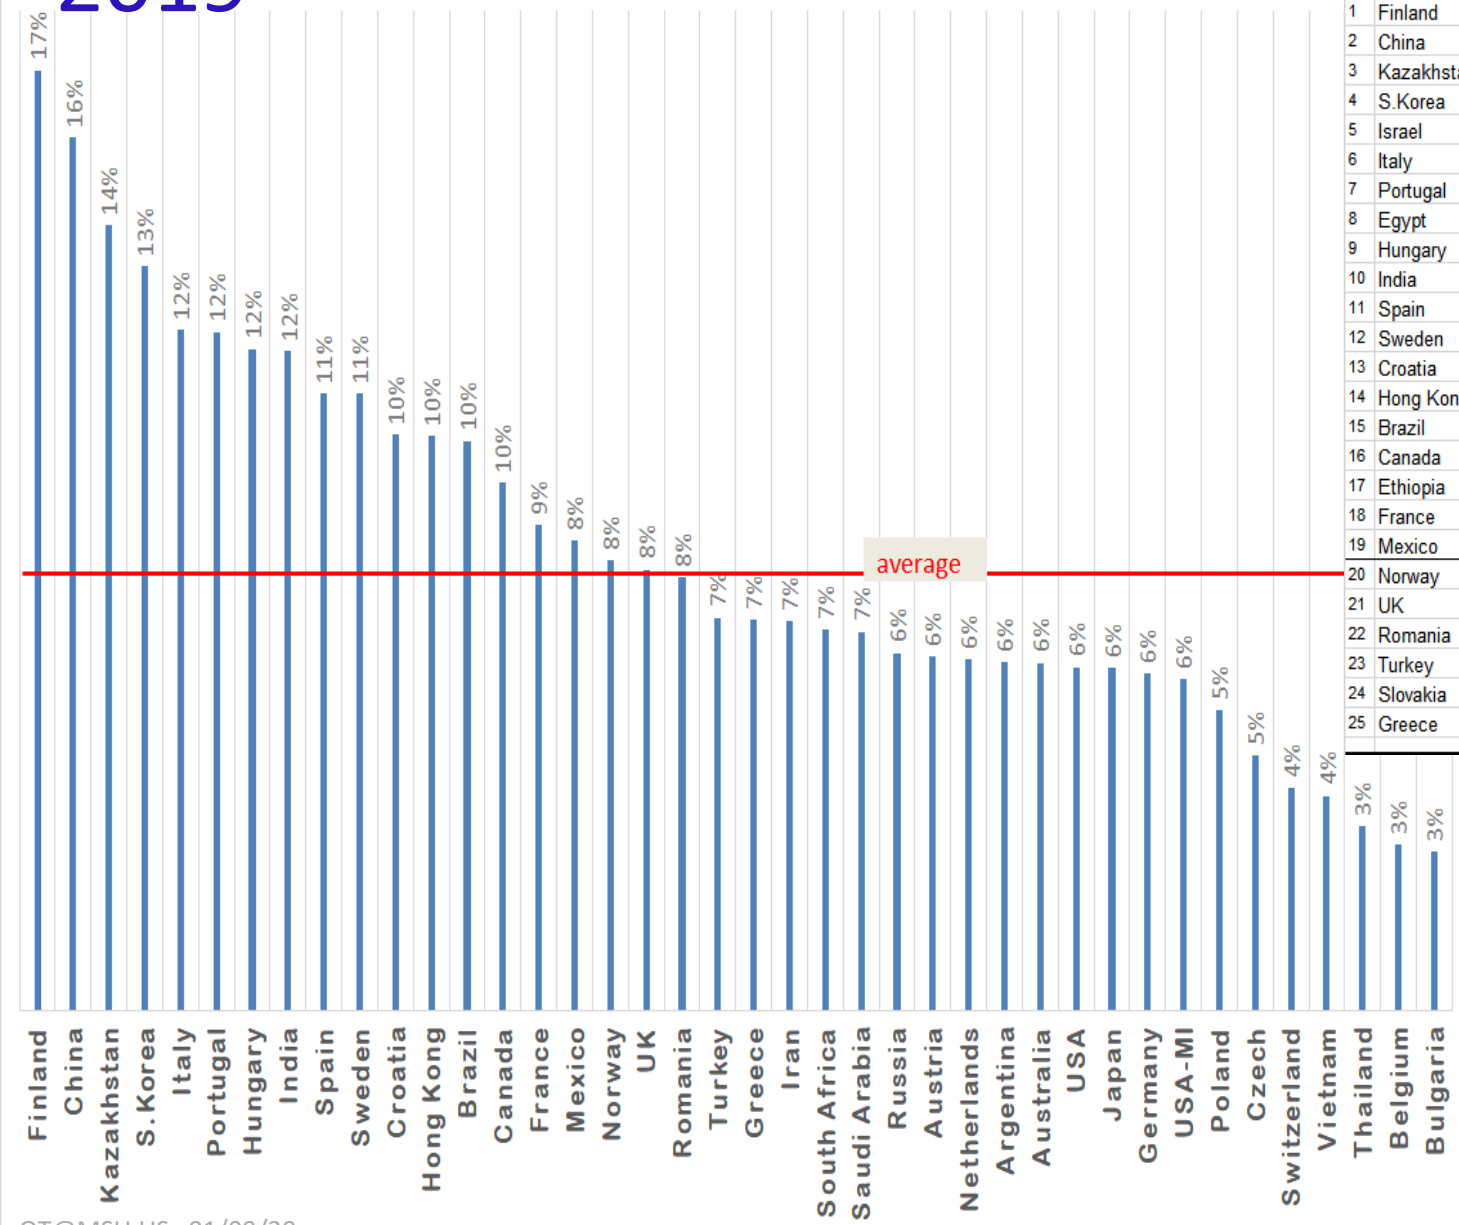

Countries : Progress – Regress (2019)

2019

TOP 40 COUNTRIES: RATIO OF 2019 / SUM(2002:2018)

country	Total (...-2018)	2019	2019 / Total	country	Total (...-2018)	2019	2019 / Total
1 Finland	650	110	17%	26 Iran	285	20	7%
2 China	6609	1038	16%	27 South Africa	452	31	7%
3 Kazakhstan	509	72	14%	28 Saudi Arabia	308	21	7%
4 S.Korea	2276	305	13%	29 Russia	4347	280	6%
5 Israel	105	13	12%	30 Austria	157	10	6%
6 Italy	4572	560	12%	31 Netherlands	570	36	6%
7 Portugal	221	27	12%	32 Argentina	255	16	6%
8 Egypt	117	14	12%	33 Australia	623	39	6%
9 Hungary	319	38	12%	34 USA	14348	887	6%
10 India	5626	668	12%	35 Japan	14297	883	6%
11 Spain	2222	247	11%	36 Germany	6590	400	6%
12 Sweden	369	41	11%	37 USA-MI	10696	639	6%
13 Croatia	135	14	10%	38 Denmark	158	9	6%
14 Hong Kong	174	18	10%	39 Iraq	127	7	6%
15 Brazil	741	76	10%	40 Poland	907	49	5%
16 Canada	1282	122	10%	41 Czech	218	10	5%
17 Ethiopia	99	9	9%	42 Switzerland	648	26	4%
18 France	5591	489	9%	43 Vietnam	388	15	4%
19 Mexico	331	28	8%	44 Thailand	181	6	3%
20 Norway	358	29	8%	45 Belgium	801	24	3%
21 UK	2078	165	8%	46 Bulgaria	245	7	3%
22 Romania	962	75	8%	47 Ukraine	189	5	3%
23 Turkey	1286	91	7%	48 Colombia	115	2	2%
24 Slovakia	99	7	7%	49 Serbia	145	2	1%
25 Greece	625	44	7%	50 Thailand	180	1	1%