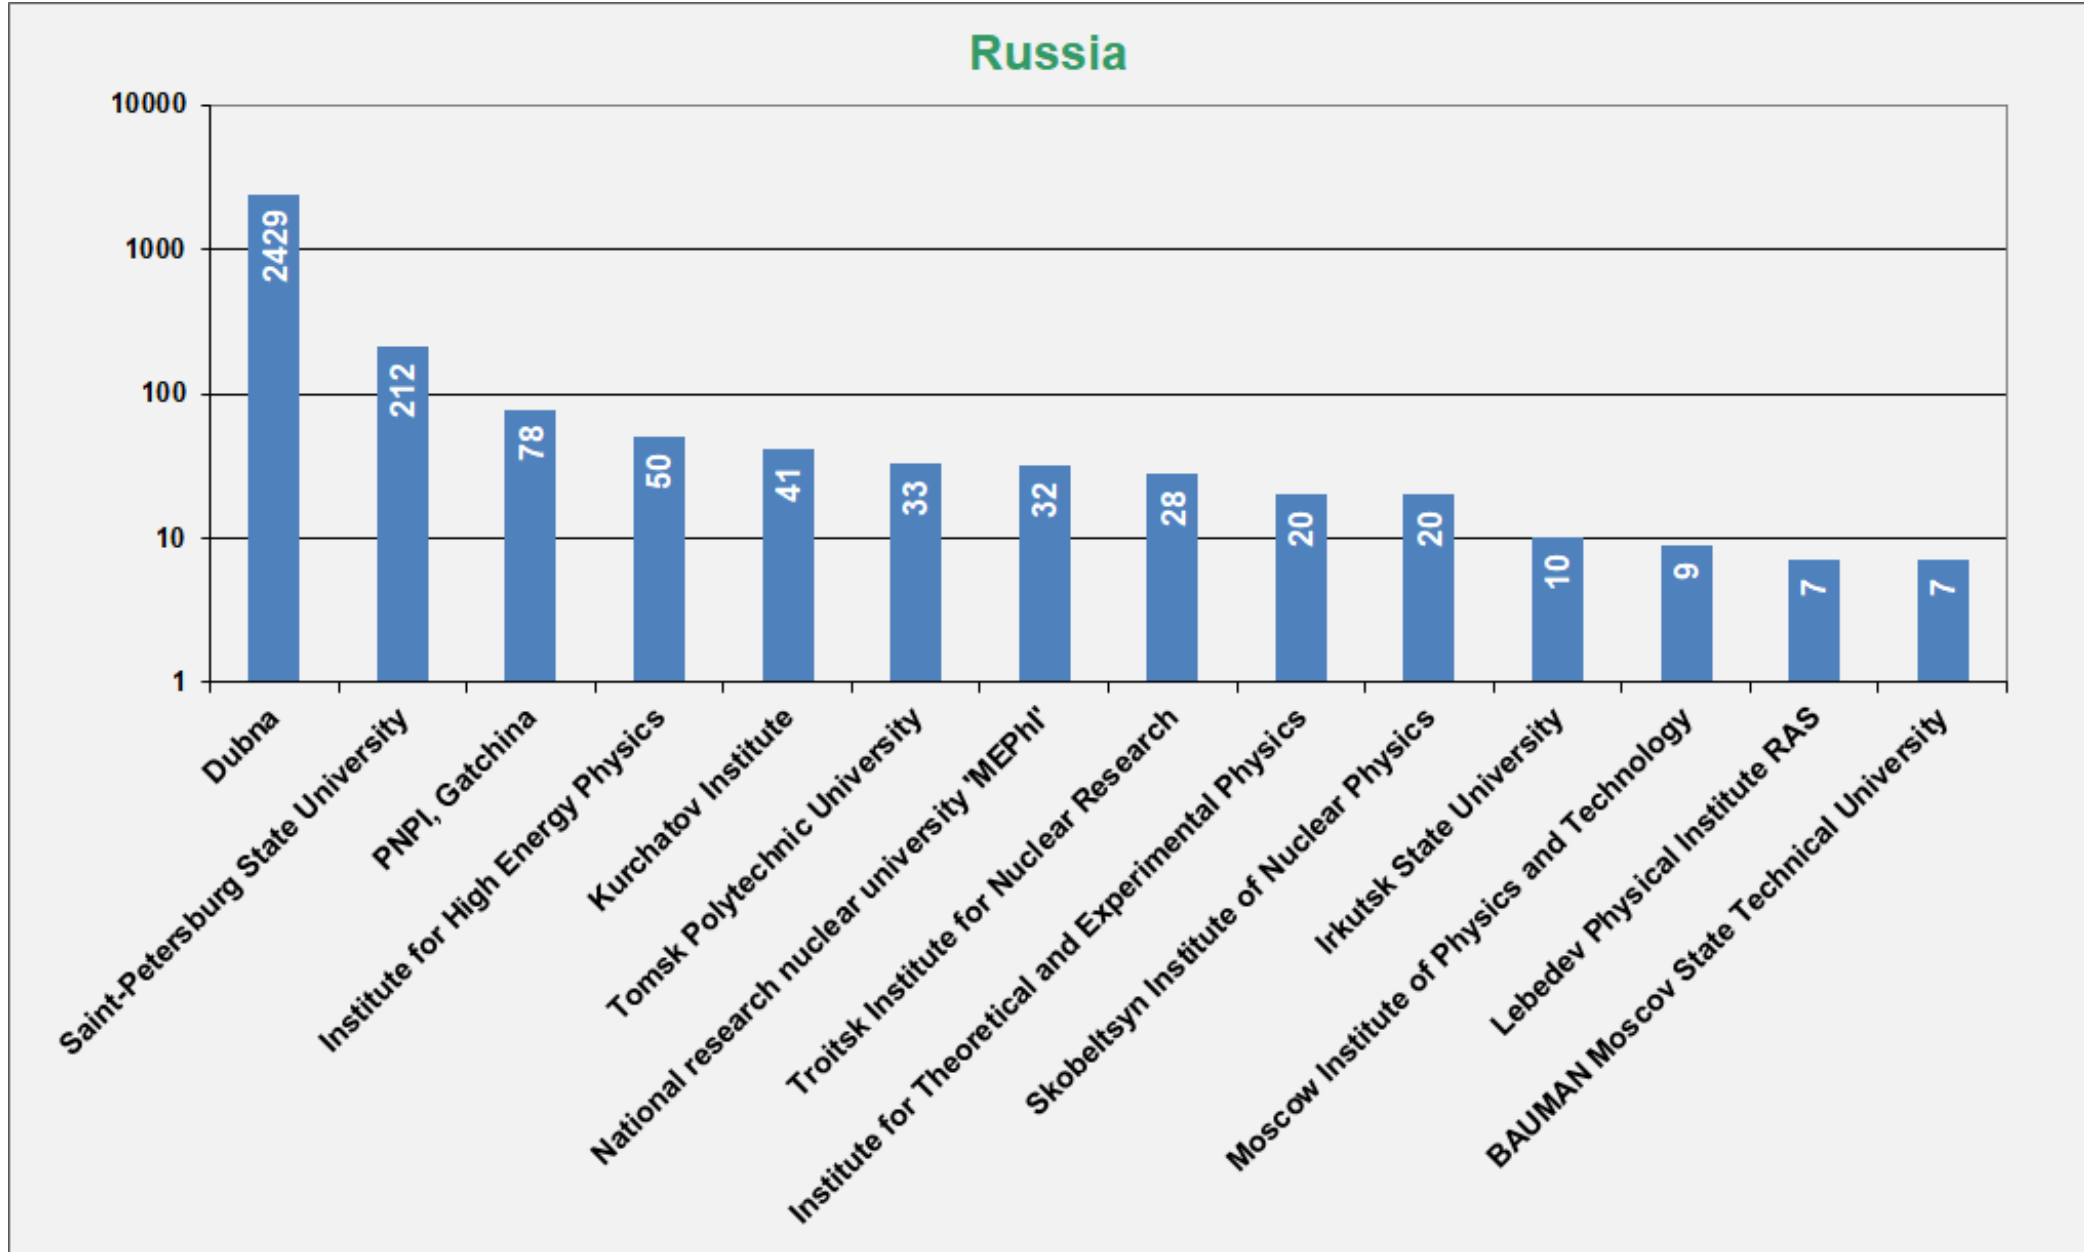

Countries : Progress – Regress (2019)

2019

TOP 40 COUNTRIES: RATIO OF 2019 / SUM(2002:2018)

country	Total (...-2018)	2019	2019 / Total	country	Total (...-2018)	2019	2019 / Total
1 Finland	650	110	17%	26 Iran	285	20	7%
2 China	6609	1038	16%	27 South Africa	452	31	7%
3 Kazakhstan	509	72	14%	28 Saudi Arabia	308	21	7%
4 S.Korea	2276	305	13%	29 Russia	4347	280	6%
5 Israel	105	13	12%	30 Austria	157	10	6%
6 Italy	4572	560	12%	31 Netherlands	570	36	6%
7 Portugal	221	27	12%	32 Argentina	255	16	6%
8 Egypt	117	14	12%	33 Australia	623	39	6%
9 Hungary	319	38	12%	34 USA	14348	887	6%
10 India	5626	668	12%	35 Japan	14297	883	6%
11 Spain	2222	247	11%	36 Germany	6590	400	6%
12 Sweden	369	41	11%	37 USA-MI	10696	639	6%
13 Croatia	135	14	10%	38 Denmark	158	9	6%
14 Hong Kong	174	18	10%	39 Iraq	127	7	6%
15 Brazil	741	76	10%	40 Poland	907	49	5%
16 Canada	1282	122	10%	41 Czech	218	10	5%
17 Ethiopia	99	9	9%	42 Switzerland	648	26	4%
18 France	5591	489	9%	43 Vietnam	388	15	4%
19 Mexico	331	28	8%	44 Thailand	181	6	3%
20 Norway	358	29	8%	45 Belgium	801	24	3%
21 UK	2078	165	8%	46 Bulgaria	245	7	3%
22 Romania	962	75	8%	47 Ukraine	189	5	3%
23 Turkey	1286	91	7%	48 Colombia	115	2	2%
24 Slovakia	99	7	7%	49 Serbia	145	2	1%
25 Greece	625	44	7%	50 Thailand	180	1	1%

Laboratories (absolute values) : 2019

Statistics increase for the last 2019 year

5031	1257	615	1259	297	26	174
Windows	UNIX	Android	iOS	iPhone	iPad	other

X11/(Win+X11+Mac)	or
16.7%	1/6