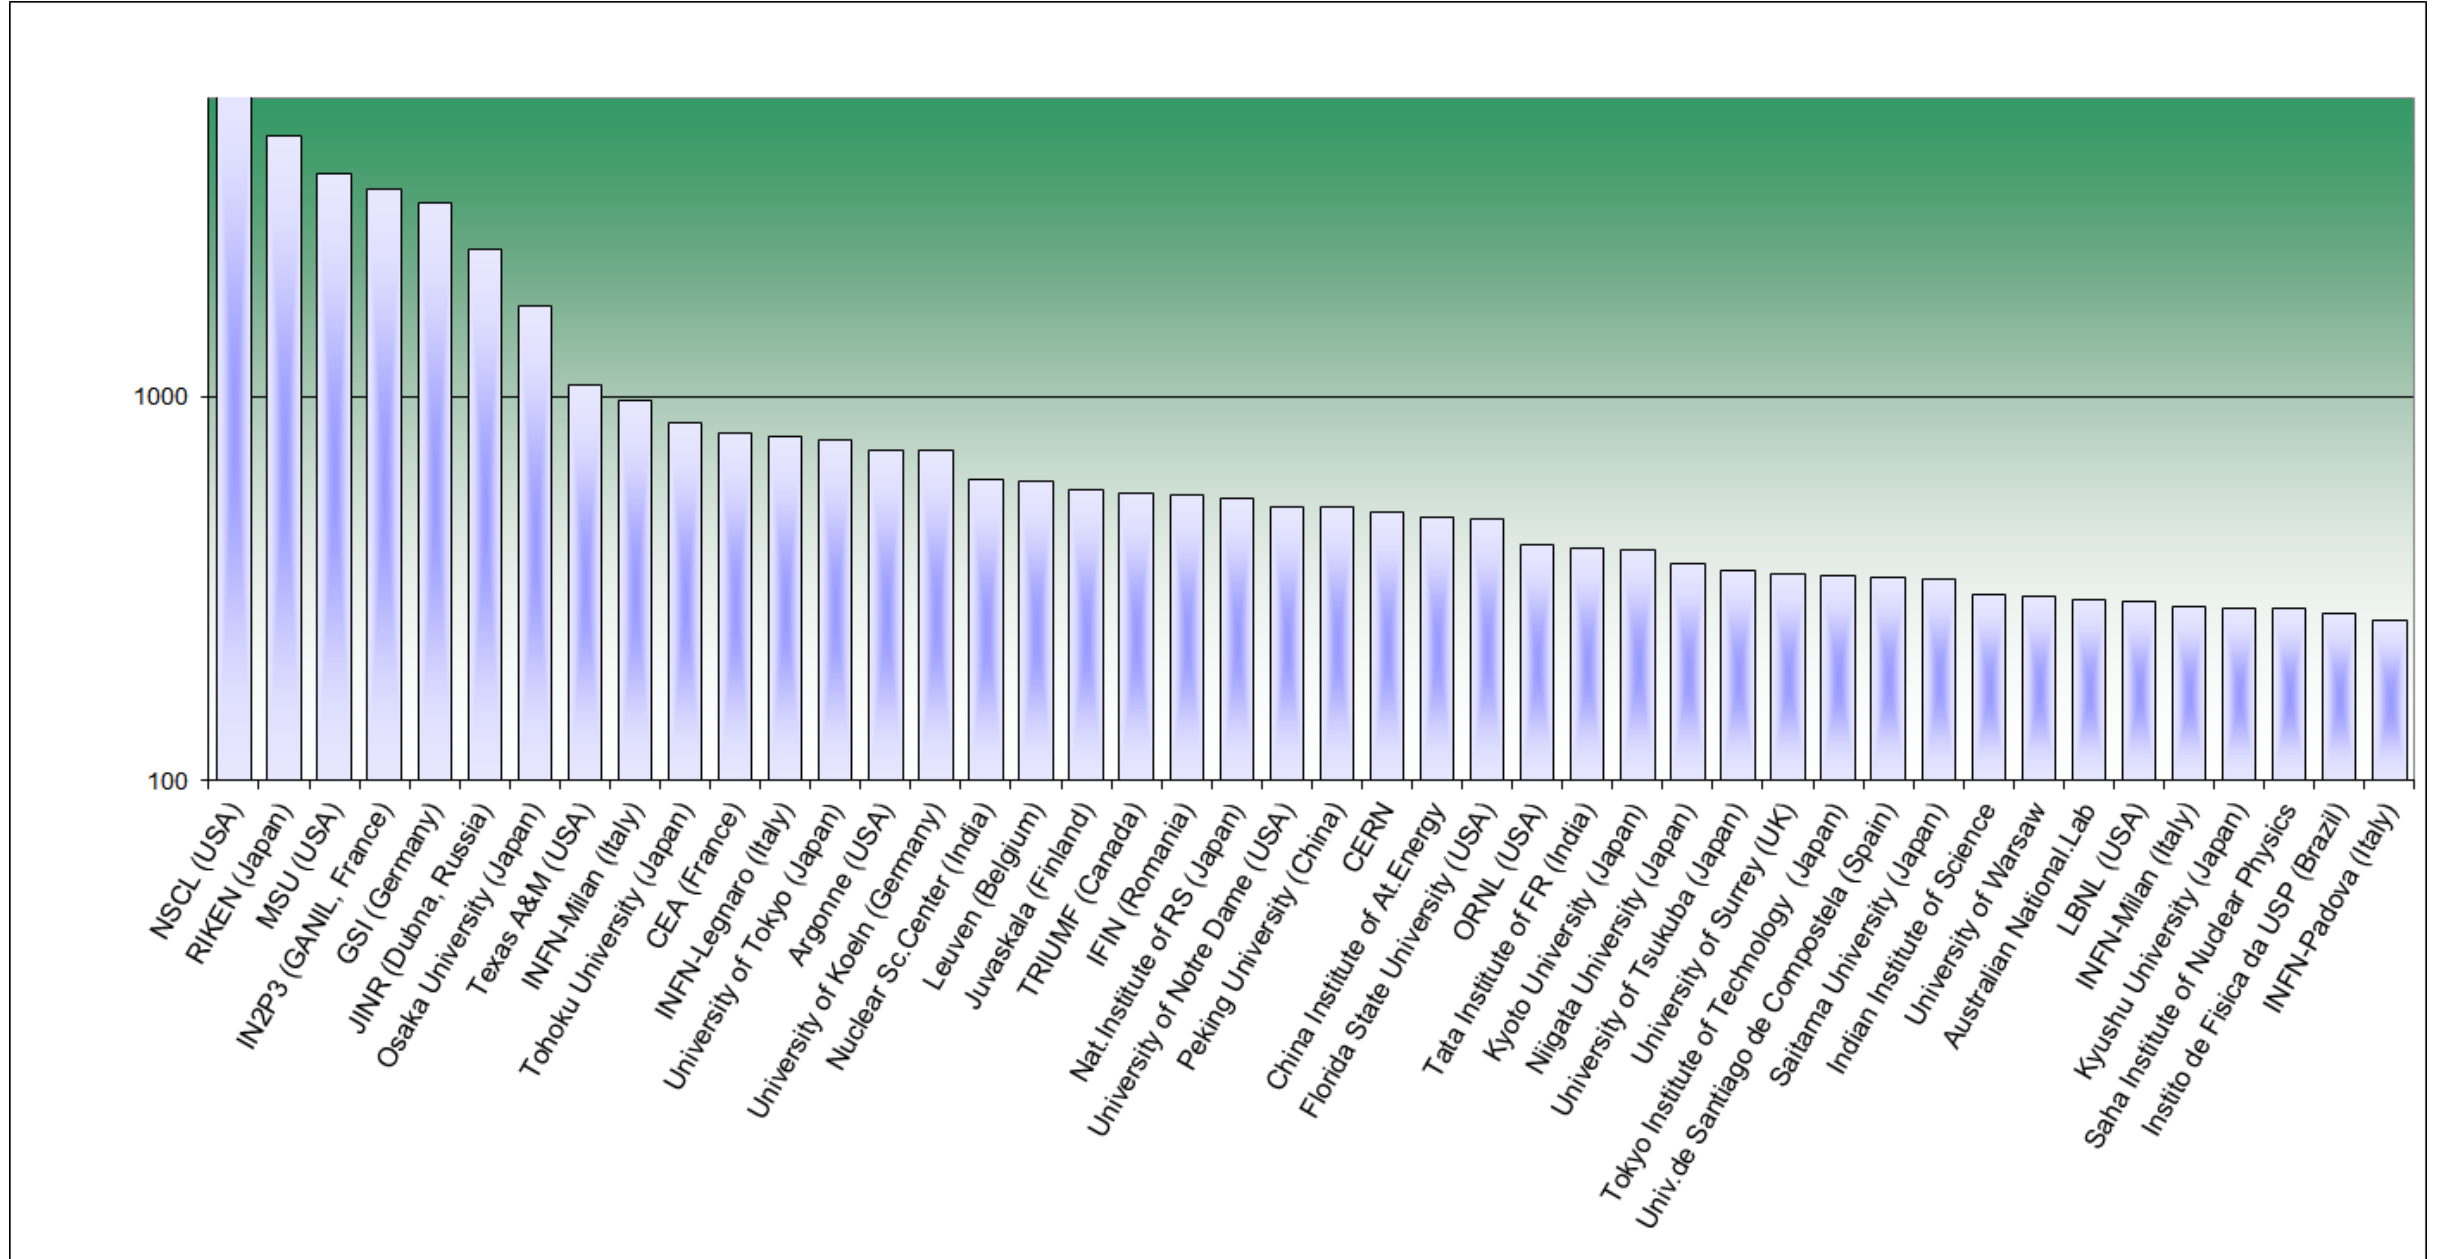

Laboratories (absolute values) : 2019