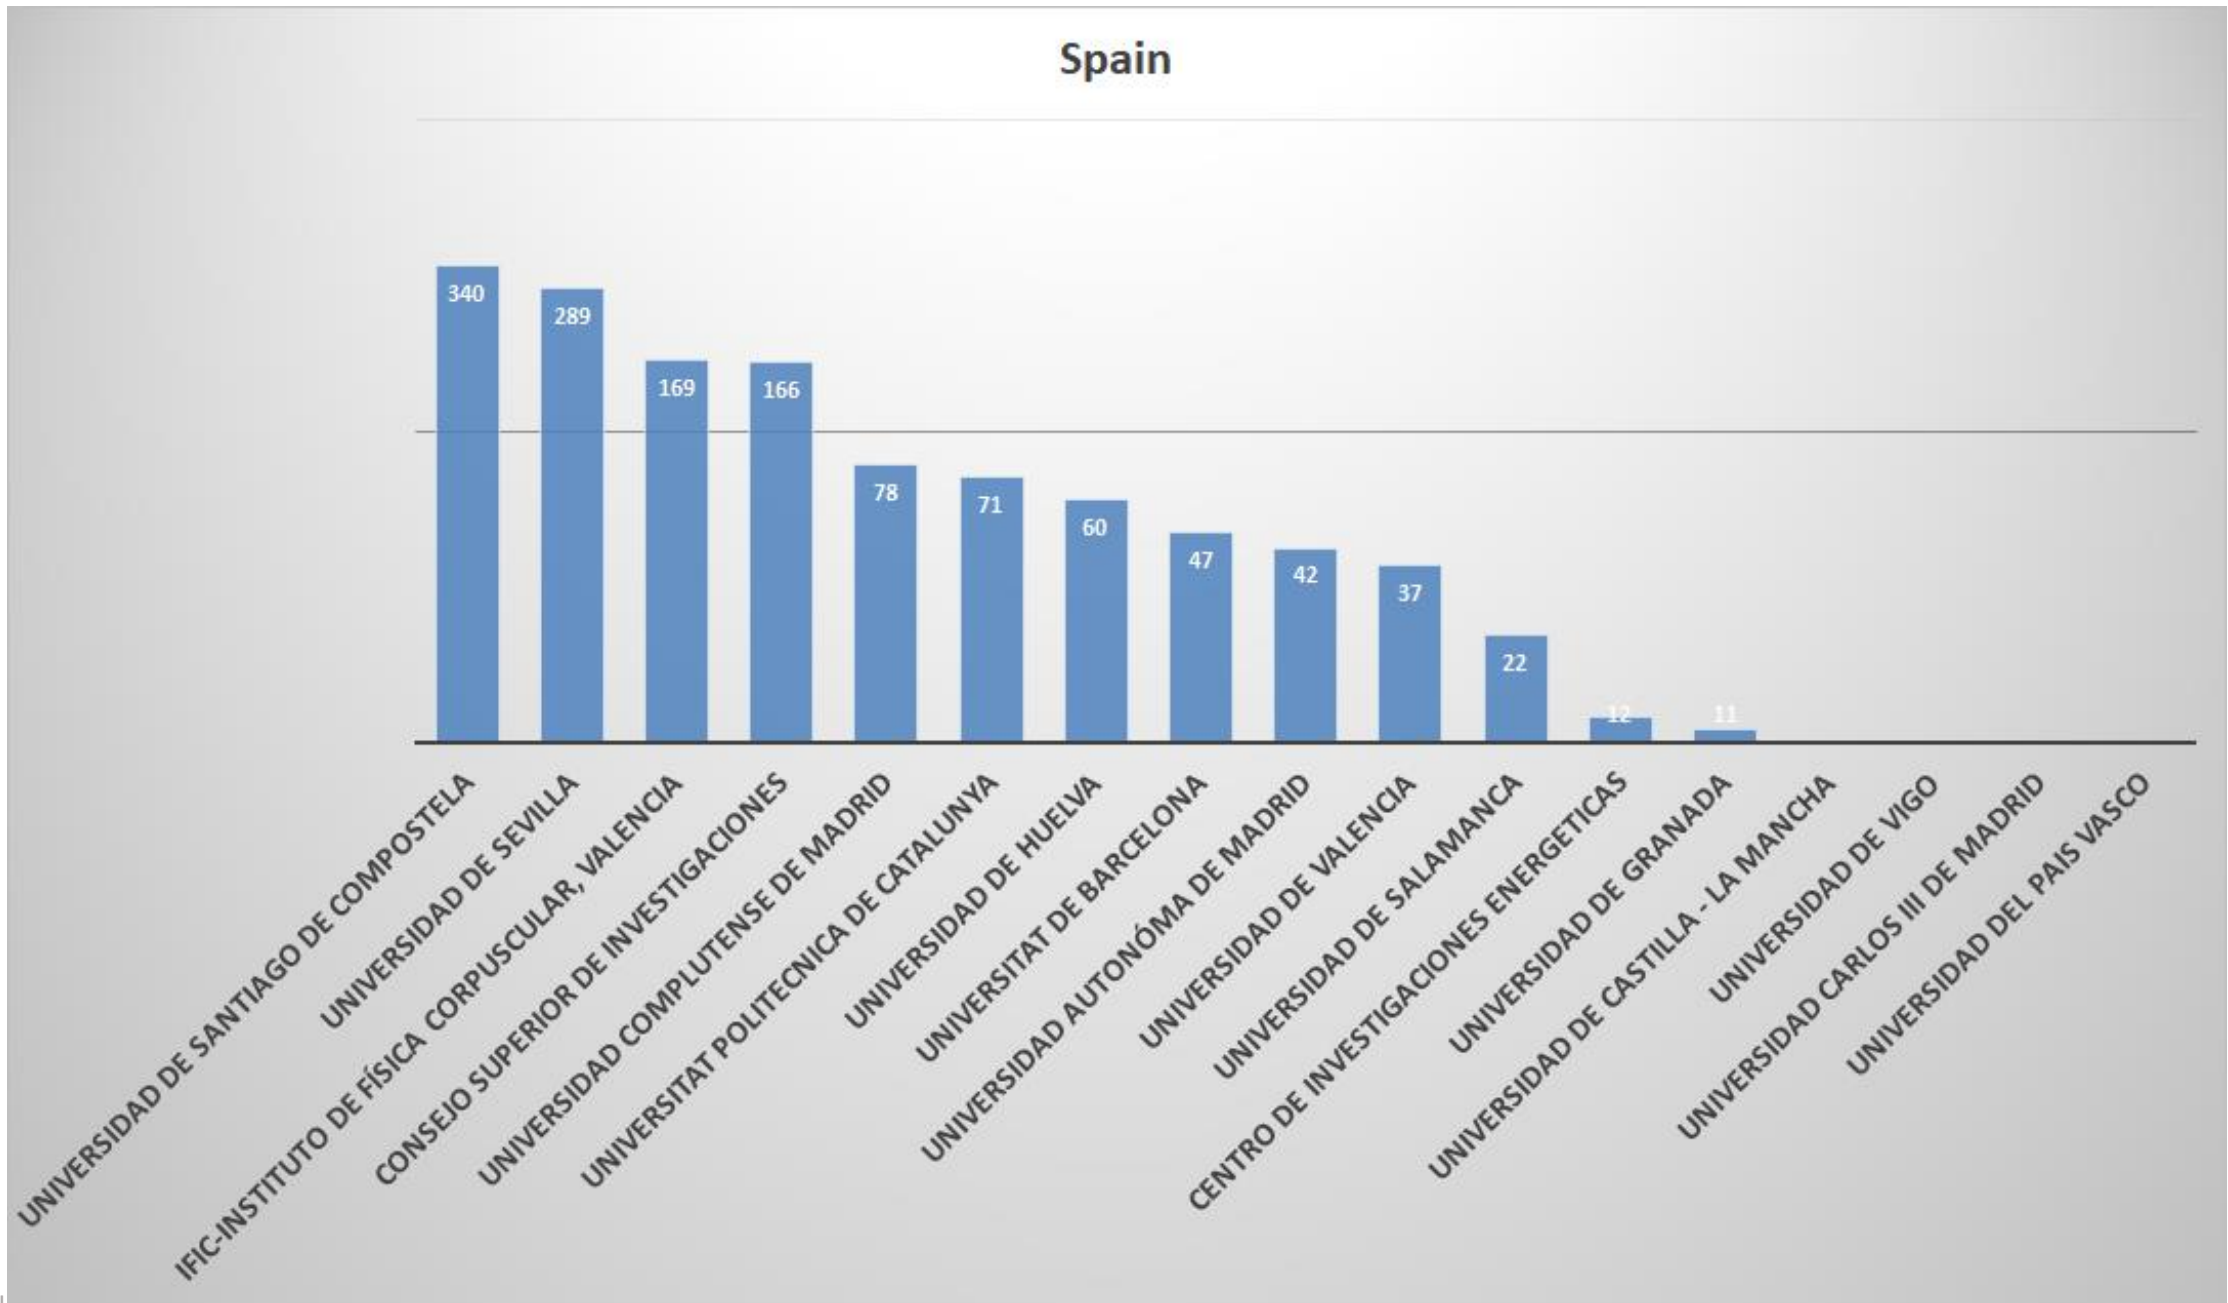

Countries : Progress – Regress (2019)

2019

TOP 40 COUNTRIES: RATIO OF 2019 / SUM(2002:2018)

country	Total (...-2018)	2019	2019 / Total	country	Total (...-2018)	2019	2019 / Total
1 Finland	650	110	17%	26 Iran	285	20	7%
2 China	6609	1038	16%	27 South Africa	452	31	7%
3 Kazakhstan	509	72	14%	28 Saudi Arabia	308	21	7%
4 S.Korea	2276	305	13%	29 Russia	4347	280	6%
5 Israel	105	13	12%	30 Austria	157	10	6%
6 Italy	4572	560	12%	31 Netherlands	570	36	6%
7 Portugal	221	27	12%	32 Argentina	255	16	6%
8 Egypt	117	14	12%	33 Australia	623	39	6%
9 Hungary	319	38	12%	34 USA	14348	887	6%
10 India	5626	668	12%	35 Japan	14297	883	6%
11 Spain	2222	247	11%	36 Germany	6590	400	6%
12 Sweden	369	41	11%	37 USA-MI	10696	639	6%
13 Croatia	135	14	10%	38 Denmark	158	9	6%
14 Hong Kong	174	18	10%	39 Iraq	127	7	6%
15 Brazil	741	76	10%	40 Poland	907	49	5%
16 Canada	1282	122	10%	41 Czech	218	10	5%
17 Ethiopia	99	9	9%	42 Switzerland	648	26	4%
18 France	5591	489	9%	43 Vietnam	388	15	4%
19 Mexico	331	28	8%	44 Thailand	181	6	3%
20 Norway	358	29	8%	45 Belgium	801	24	3%
21 UK	2078	165	8%	46 Bulgaria	245	7	3%
22 Romania	962	75	8%	47 Ukraine	189	5	3%
23 Turkey	1286	91	7%	48 Colombia	115	2	2%
24 Slovakia	99	7	7%	49 Serbia	145	2	1%
25 Greece	625	44	7%	50 Thailand	180	1	1%

Laboratories (absolute values) : 2019

Statistics increase for the last 2019 year

5031	1257	615	1259	297	26	174
Windows	UNIX	Android	iOS	iPhone	iPad	other

X11/(Win+X11+Mac)	or
16.7%	1/6