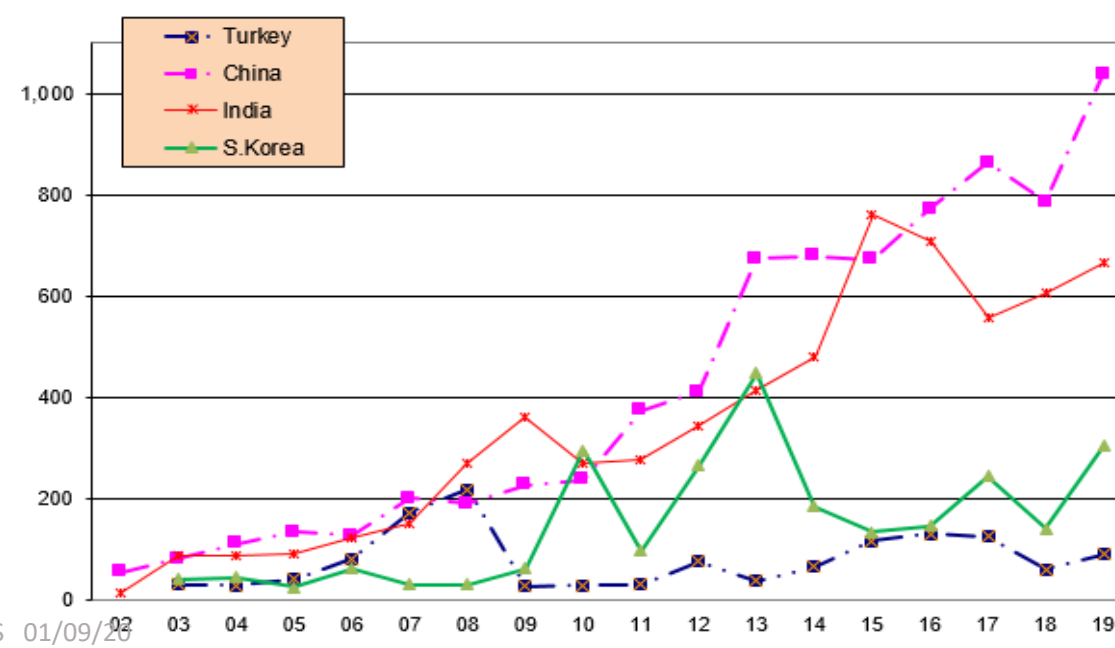

The LISE++ code geography

The LISE++ code geography (last 2019 year)

Top 40 countries

By countries per year (1)

By countries per year (2)

difference		difference		difference	
country	17-16	country	18-17	country	19-18
Other	159	Spain	92	China	252
Russia	112	France	57	S.Korea	163
S.Korea	98	India	49	USA-MI	114
China	91	USA-MI	23	Other	89
Italy	54	Belgium	-9	France	75
Canada	46	Kazakhstan	-12	India	60
Saudi Arabia	40	Thailand	-12	Italy	48
Iran	25	Romania	-19	Canada	46
Vietnam	24	Saudi Arabia	-19	Kazakhstan	30
UK	23	Iran	-23	Turkey	29
Romania	22	Vietnam	-26	UK	8
Japan	19	UK	-28	Thailand	1
Germany	-2	Brazil	-43	Belgium	-7
Turkey	-6	Italy	-54	Germany	-10
Belgium	-18	Turkey	-64	Iran	-12
Kazakhstan	-20	China	-77	Brazil	-14
France	-63	S.Korea	-104	Vietnam	-22
Spain	-82	Canada	-105	Saudi Arabia	-35
Brazil	-98	Germany	-118	Romania	-37
Thailand	-114	Russia	-122	Japan	-44
USA-MI	-133	USA	-181	Russia	-99
India	-150	Japan	-245	Spain	-103
USA	-213	Other	-626	USA	-239
bot	103	bot	40	bot	507
Total no bots	-186	Total no bots	-1666	Total no bots	209
Total with bots	-83	Total with bots	-1626	Total with bots	716