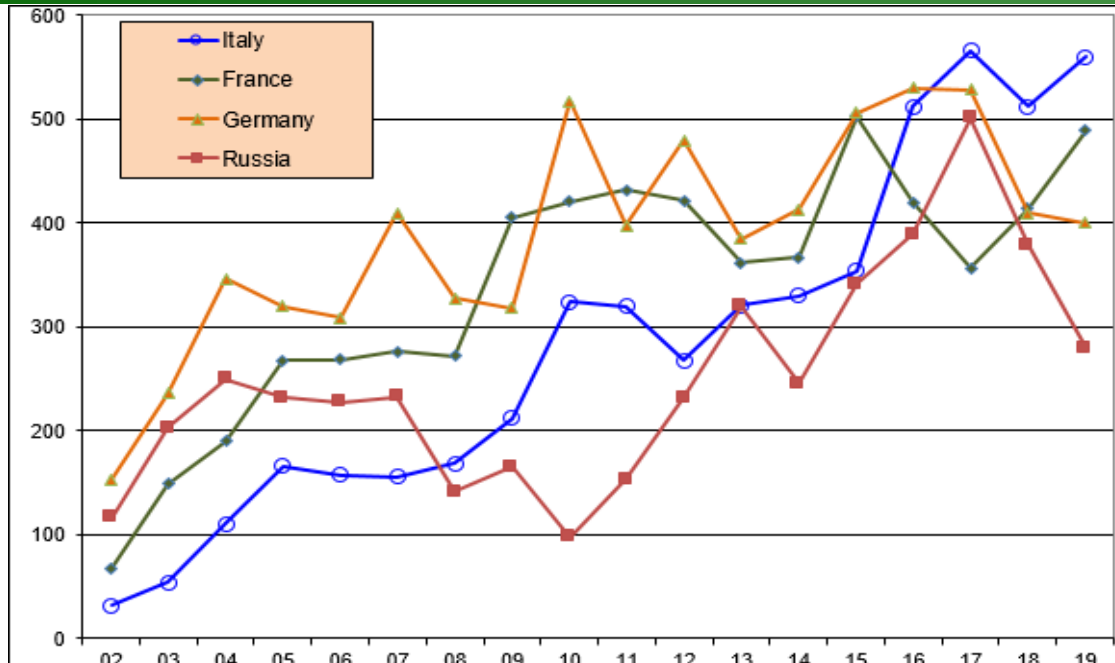

The LISE++ code geography

The LISE++ code geography (last 2019 year)

Top 40 countries

By countries per year (1)

By countries per year (2)

difference		difference		difference	
country	17-16	country	18-17	country	19-18
Other	159	Spain	92	China	252
Russia	112	France	57	S.Korea	163
S.Korea	98	India	49	USA-MI	114
China	91	USA-MI	23	Other	89
Italy	54	Belgium	-9	France	75
Canada	46	Kazakhstan	-12	India	60
Saudi Arabia	40	Thailand	-12	Italy	48
Iran	25	Romania	-19	Canada	46
Vietnam	24	Saudi Arabia	-19	Kazakhstan	30
UK	23	Iran	-23	Turkey	29
Romania	22	Vietnam	-26	UK	8
Japan	19	UK	-28	Thailand	1
Germany	-2	Brazil	-43	Belgium	-7
Turkey	-6	Italy	-54	Germany	-10
Belgium	-18	Turkey	-64	Iran	-12
Kazakhstan	-20	China	-77	Brazil	-14
France	-63	S.Korea	-104	Vietnam	-22
Spain	-82	Canada	-105	Saudi Arabia	-35
Brazil	-98	Germany	-118	Romania	-37
Thailand	-114	Russia	-122	Japan	-44
USA-MI	-133	USA	-181	Russia	-99
India	-150	Japan	-245	Spain	-103
USA	-213	Other	-626	USA	-239
bot	103	bot	40	bot	507
Total no bots	-186	Total no bots	-1666	Total no bots	209
Total with bots	-83	Total with bots	-1626	Total with bots	716