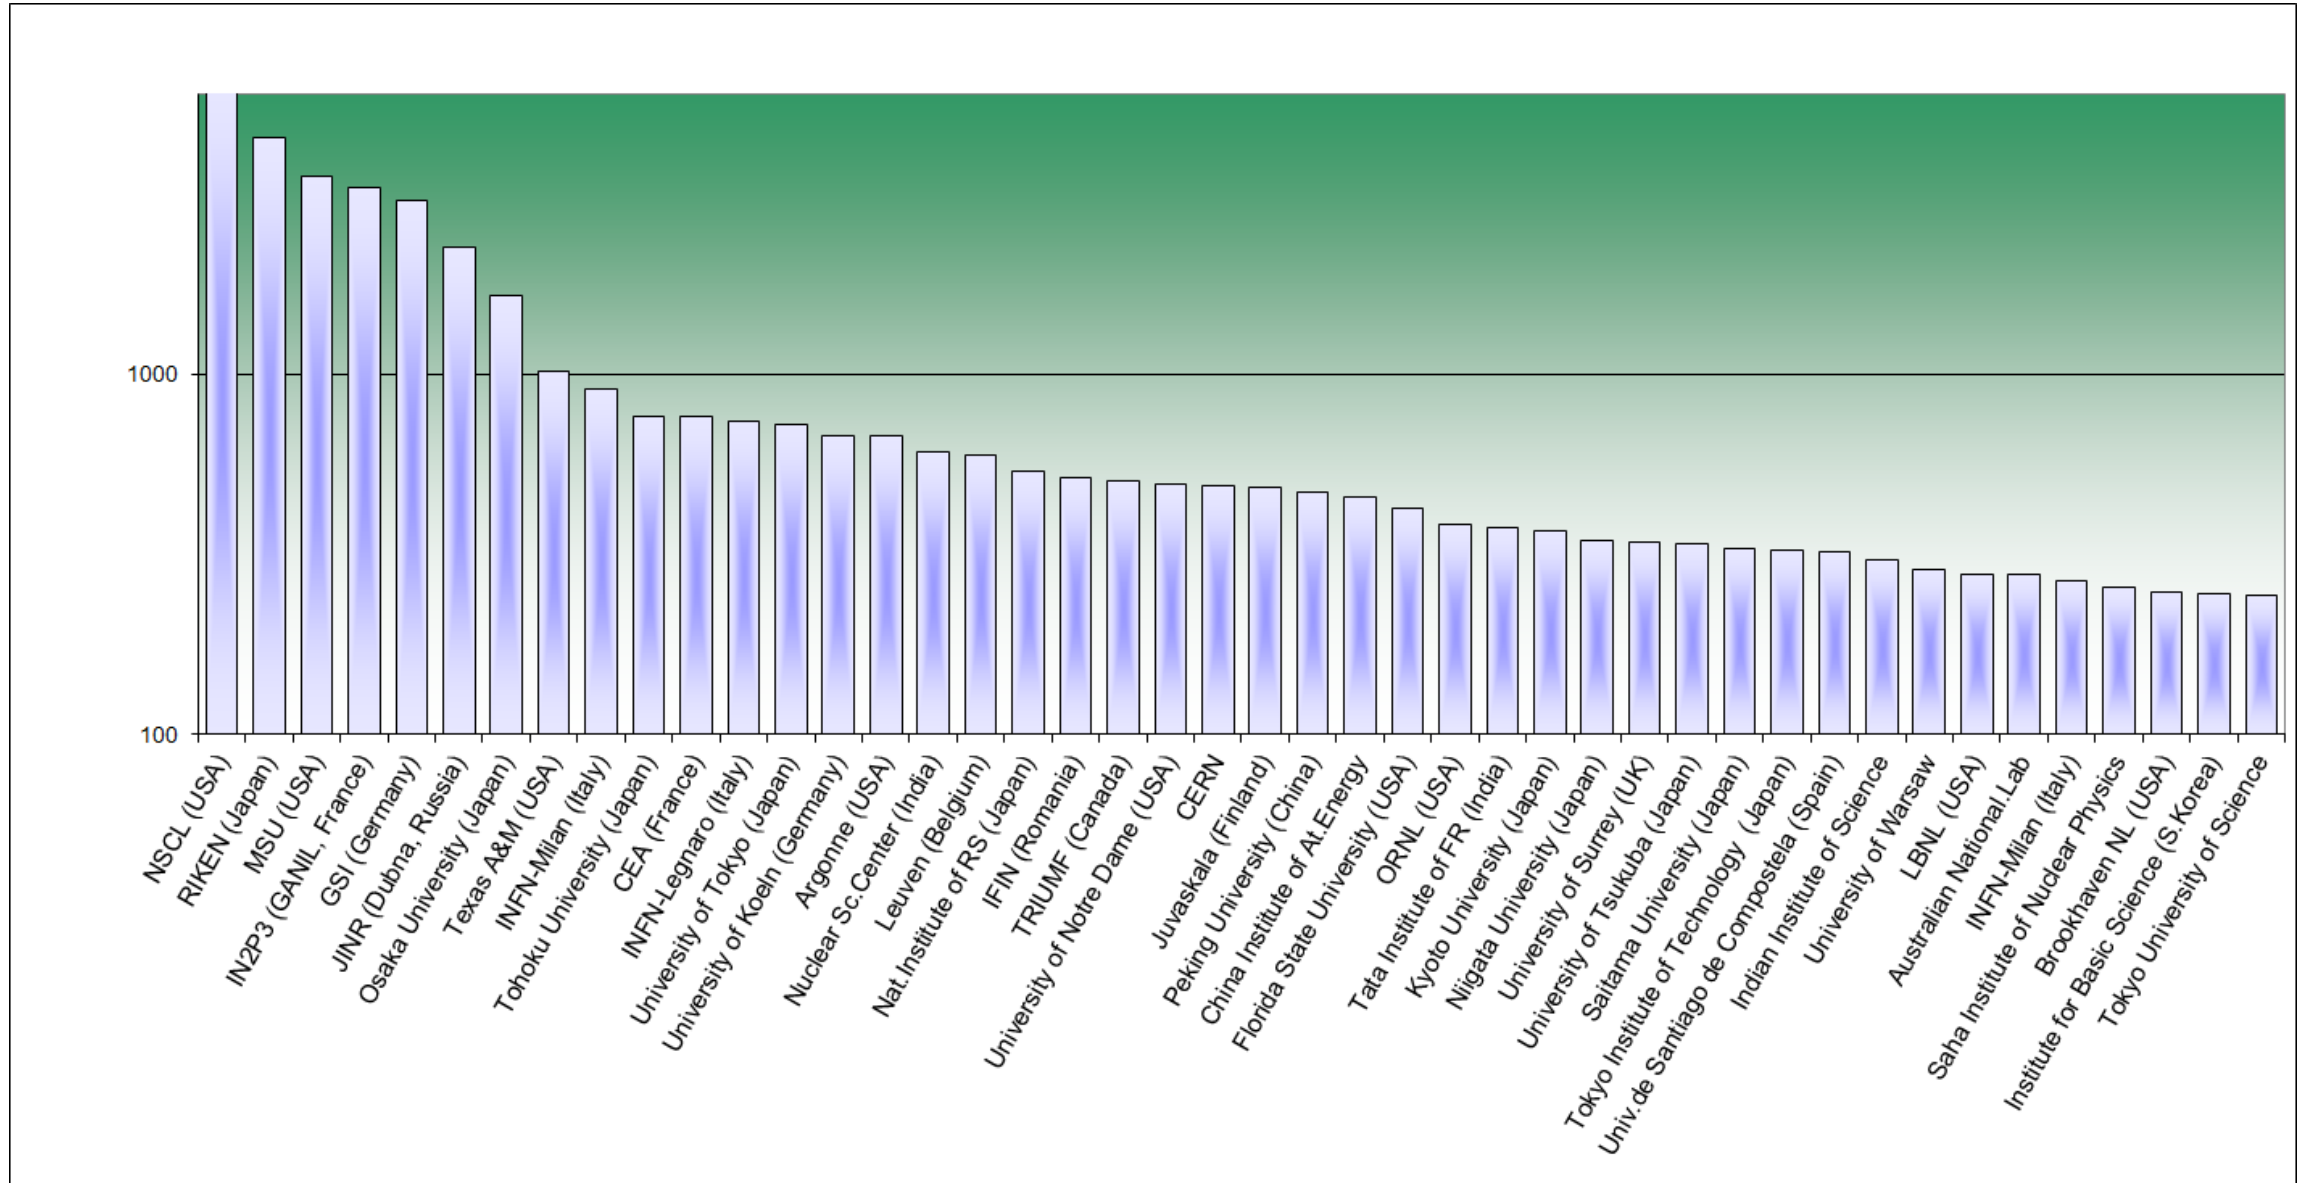

2018

TOP 40 COUNTRIES: RATIO OF 2018 / SUM(2002:2017)

country	Total (...2017)	2018	2018 / Total	country	Total (...2017)	2018	2018 / Total
1 Iraq	93	34	37%	26 UK	1921	157	8%
2 Saudi Arabia	252	56	22%	27 Australia	575	46	8%
3 Spain	1872	350	19%	28 France	5181	414	8%
4 Colombia	99	16	16%	29 Slovakia	92	7	8%
5 Hong Kong	149	22	15%	30 Japan	13370	927	7%
6 South Africa	397	55	14%	31 S. Korea	2134	142	7%
7 Brazil	651	90	14%	32 Germany	6178	410	7%
8 China	5823	786	13%	33 Norway	336	22	7%
9 Romania	852	112	13%	34 Canada	1206	76	6%
10 Portugal	196	25	13%	35 Netherlands	539	31	6%
11 Iran	253	32	13%	36 Sweden	349	20	6%
12 Italy	4056	512	13%	37 Ethiopia	94	5	5%
13 India	5019	608	12%	38 USA-MI	10171	525	5%
14 Switzerland	578	70	12%	39 Turkey	1224	62	5%
15 Czech	196	22	11%	40 Croatia	129	6	5%
16 Vietnam	352	37	11%	41 Denmark	151	7	5%
17 Hungary	289	30	10%	42 Egypt	112	5	4%
18 USA	14024	1421	10%	43 Belgium	770	31	4%
19 Mexico	301	30	10%	44 Ukraine	182	7	4%
20 Poland	825	82	10%	45 Bulgaria	236	9	4%
21 Austria	143	14	10%	46 Greece	605	20	3%
22 Russia	3968	379	10%	47 Israel	102	3	3%
23 Kazakhstan	467	42	9%	48 Egypt	109	3	3%
24 Finland	599	51	9%	49 Serbia	144	1	1%
25 Argentina	235	20	9%	50 Thailand	180	1	1%

average

Laboratories (absolute values) : 2018

Laboratories : Germany