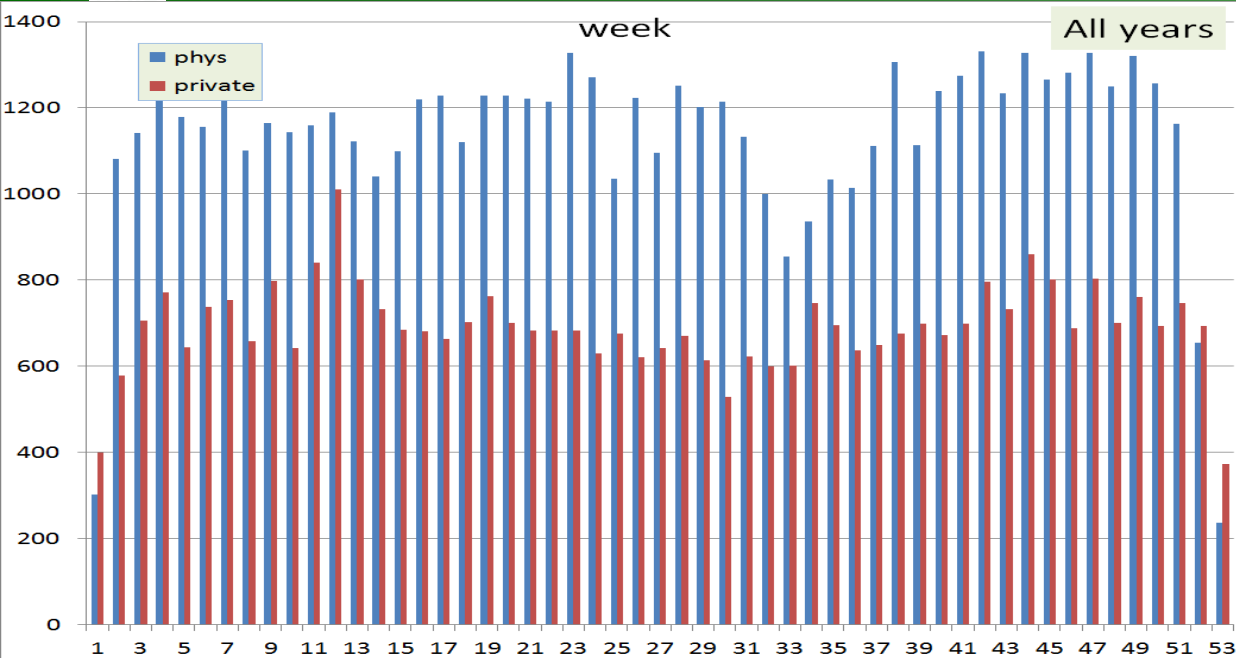

2018

TOP 40 COUNTRIES: RATIO OF 2018 / SUM(2002:2017)

country	Total (...2017)	2018	2018 / Total	country	Total (...2017)	2018	2018 / Total
1 Iraq	93	34	37%	26 UK	1921	157	8%
2 Saudi Arabia	252	56	22%	27 Australia	575	46	8%
3 Spain	1872	350	19%	28 France	5181	414	8%
4 Colombia	99	16	16%	29 Slovakia	92	7	8%
5 Hong Kong	149	22	15%	30 Japan	13370	927	7%
6 South Africa	397	55	14%	31 S. Korea	2134	142	7%
7 Brazil	651	90	14%	32 Germany	6178	410	7%
8 China	5823	786	13%	33 Norway	336	22	7%
9 Romania	852	112	13%	34 Canada	1206	76	6%
10 Portugal	196	25	13%	35 Netherlands	539	31	6%
11 Iran	253	32	13%	36 Sweden	349	20	6%
12 Italy	4056	512	13%	37 Ethiopia	94	5	5%
13 India	5019	608	12%	38 USA-MI	10171	525	5%
14 Switzerland	578	70	12%	39 Turkey	1224	62	5%
15 Czech	196	22	11%	40 Croatia	129	6	5%
16 Vietnam	352	37	11%	41 Denmark	151	7	5%
17 Hungary	289	30	10%	42 Egypt	112	5	4%
18 USA	14024	1421	10%	43 Belgium	770	31	4%
19 Mexico	301	30	10%	44 Ukraine	182	7	4%
20 Poland	825	82	10%	45 Bulgaria	236	9	4%
21 Austria	143	14	10%	46 Greece	605	20	3%
22 Russia	3968	379	10%	47 Israel	102	3	3%
23 Kazakhstan	467	42	9%	48 Egypt	109	3	3%
24 Finland	599	51	9%	49 Serbia	144	1	1%
25 Argentina	235	20	9%	50 Thailand	180	1	1%

average

Laboratories (absolute values) : 2018

Laboratories : Germany