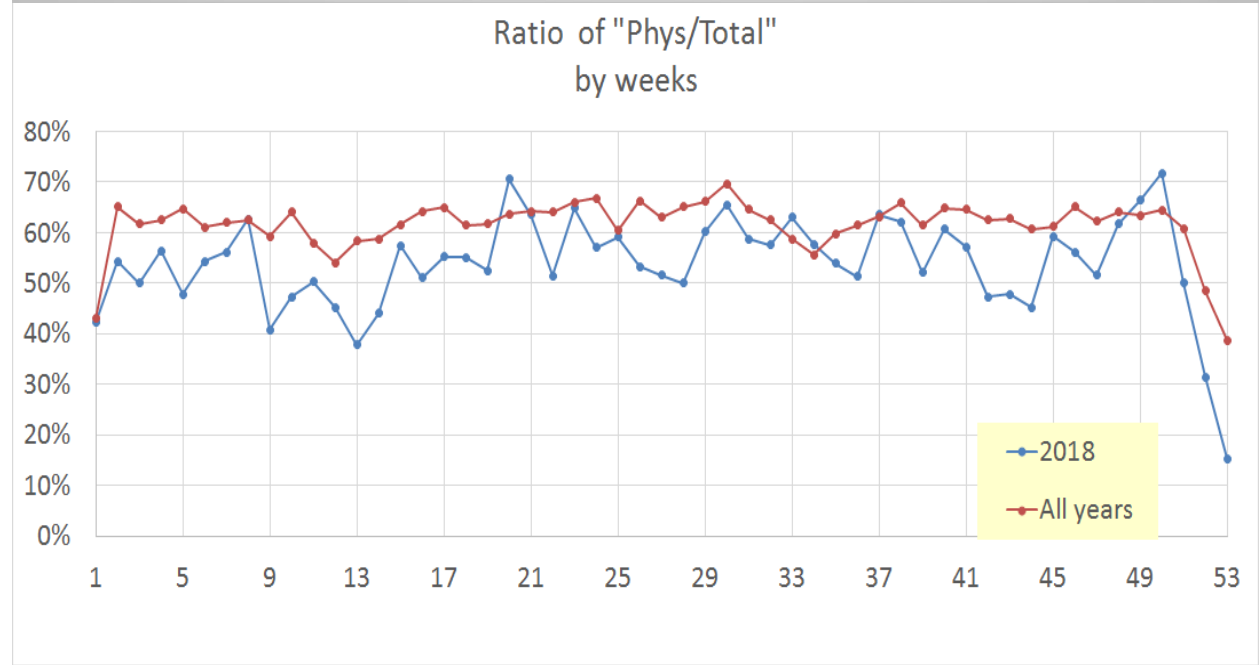

2018

TOP 40 COUNTRIES: RATIO OF 2018 / SUM(2002:2017)

country	Total (...2017)	2018	2018 / Total	country	Total (...2017)	2018	2018 / Total
1 Iraq	93	34	37%	26 UK	1921	157	8%
2 Saudi Arabia	252	56	22%	27 Australia	575	46	8%
3 Spain	1872	350	19%	28 France	5181	414	8%
4 Colombia	99	16	16%	29 Slovakia	92	7	8%
5 Hong Kong	149	22	15%	30 Japan	13370	927	7%
6 South Africa	397	55	14%	31 S. Korea	2134	142	7%
7 Brazil	651	90	14%	32 Germany	6178	410	7%
8 China	5823	786	13%	33 Norway	336	22	7%
9 Romania	852	112	13%	34 Canada	1206	76	6%
10 Portugal	196	25	13%	35 Netherlands	539	31	6%
11 Iran	253	32	13%	36 Sweden	349	20	6%
12 Italy	4056	512	13%	37 Ethiopia	94	5	5%
13 India	5019	608	12%	38 USA-MI	10171	525	5%
14 Switzerland	578	70	12%	39 Turkey	1224	62	5%
15 Czech	196	22	11%	40 Croatia	129	6	5%
16 Vietnam	352	37	11%	41 Denmark	151	7	5%
17 Hungary	289	30	10%	42 Egypt	112	5	4%
18 USA	14024	1421	10%	43 Belgium	770	31	4%
19 Mexico	301	30	10%	44 Ukraine	182	7	4%
20 Poland	825	82	10%	45 Bulgaria	236	9	4%
21 Austria	143	14	10%	46 Greece	605	20	3%
22 Russia	3968	379	10%	47 Israel	102	3	3%
23 Kazakhstan	467	42	9%	48 Egypt	109	3	3%
24 Finland	599	51	9%	49 Serbia	144	1	1%
25 Argentina	235	20	9%	50 Thailand	180	1	1%

average

Laboratories (absolute values) : 2018

Laboratories : Germany