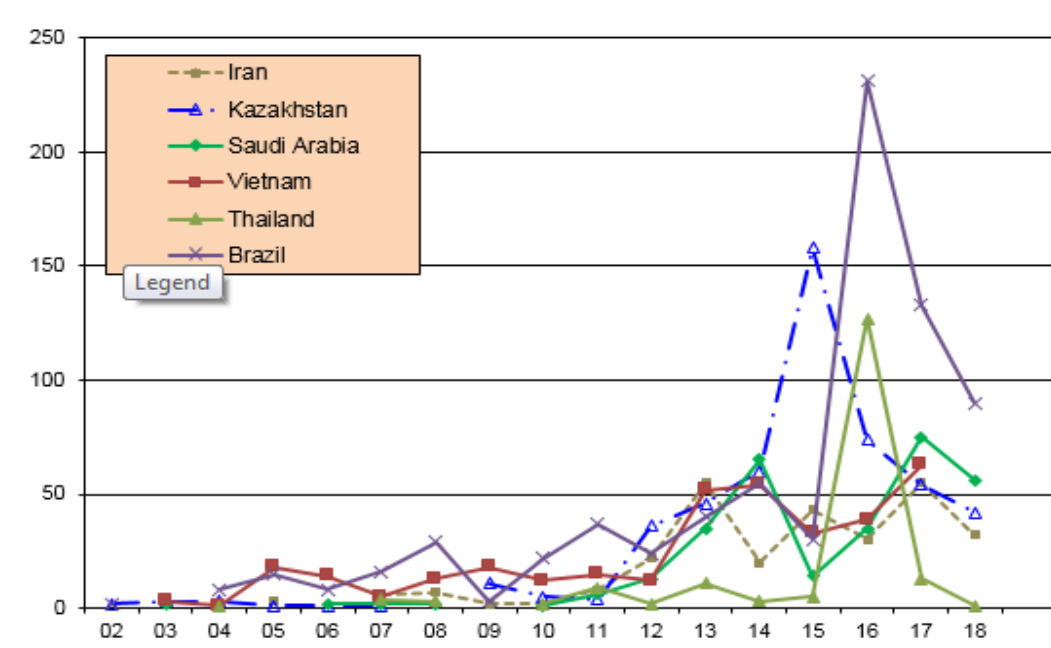

The LISE++ code geography

The LISE++ code geography (last 2018 year)

Top 40 countries

By countries per year (1)

By countries per year (2)

	difference		difference	
	country	[2017]-[2016]	country	[2018]-[2017]
	Other	181	Spain	92
	Russia	112	France	57
	S.Korea	98	India	49
	China	91	USA-MI	23
	Italy	54	Belgium	-9
	Canada	46	Kazakhstan	-12
	Saudi Arabia	40	Thailand	-12
	Iran	25	Romania	-19
	Vietnam	24	Saudi Arabia	-19
	UK	23	Iran	-23
	Japan	19	Vietnam	-26
	Germany	-2	UK	-28
	Turkey	-6	Brazil	-43
	Belgium	-18	Italy	-54
	Kazakhstan	-20	Turkey	-64
	France	-63	China	-77
	Spain	-82	S.Korea	-104
	Brazil	-98	Canada	-105
	USA	-110	Germany	-118
	Thailand	-114	Russia	-122
	USA-MI	-133	USA	-141
	India	-150	Japan	-245
			Other	-626
Grand Total		-83	Grand Total	-1626

2018

TOP 40 COUNTRIES: RATIO OF 2018 / SUM(2002:2017)

country	Total (...2017)	2018	2018 / Total	country	Total (...2017)	2018	2018 / Total
1 Iraq	93	34	37%	26 UK	1921	157	8%
2 Saudi Arabia	252	56	22%	27 Australia	575	46	8%
3 Spain	1872	350	19%	28 France	5181	414	8%
4 Colombia	99	16	16%	29 Slovakia	92	7	8%
5 Hong Kong	149	22	15%	30 Japan	13370	927	7%
6 South Africa	397	55	14%	31 S. Korea	2134	142	7%
7 Brazil	651	90	14%	32 Germany	6178	410	7%
8 China	5823	786	13%	33 Norway	336	22	7%
9 Romania	852	112	13%	34 Canada	1206	76	6%
10 Portugal	196	25	13%	35 Netherlands	539	31	6%
11 Iran	253	32	13%	36 Sweden	349	20	6%
12 Italy	4056	512	13%	37 Ethiopia	94	5	5%
13 India	5019	608	12%	38 USA-MI	10171	525	5%
14 Switzerland	578	70	12%	39 Turkey	1224	62	5%
15 Czech	196	22	11%	40 Croatia	129	6	5%
16 Vietnam	352	37	11%	41 Denmark	151	7	5%
17 Hungary	289	30	10%	42 Egypt	112	5	4%
18 USA	14024	1421	10%	43 Belgium	770	31	4%
19 Mexico	301	30	10%	44 Ukraine	182	7	4%
20 Poland	825	82	10%	45 Bulgaria	236	9	4%
21 Austria	143	14	10%	46 Greece	605	20	3%
22 Russia	3968	379	10%	47 Israel	102	3	3%
23 Kazakhstan	467	42	9%	48 Egypt	109	3	3%
24 Finland	599	51	9%	49 Serbia	144	1	1%
25 Argentina	235	20	9%	50 Thailand	180	1	1%