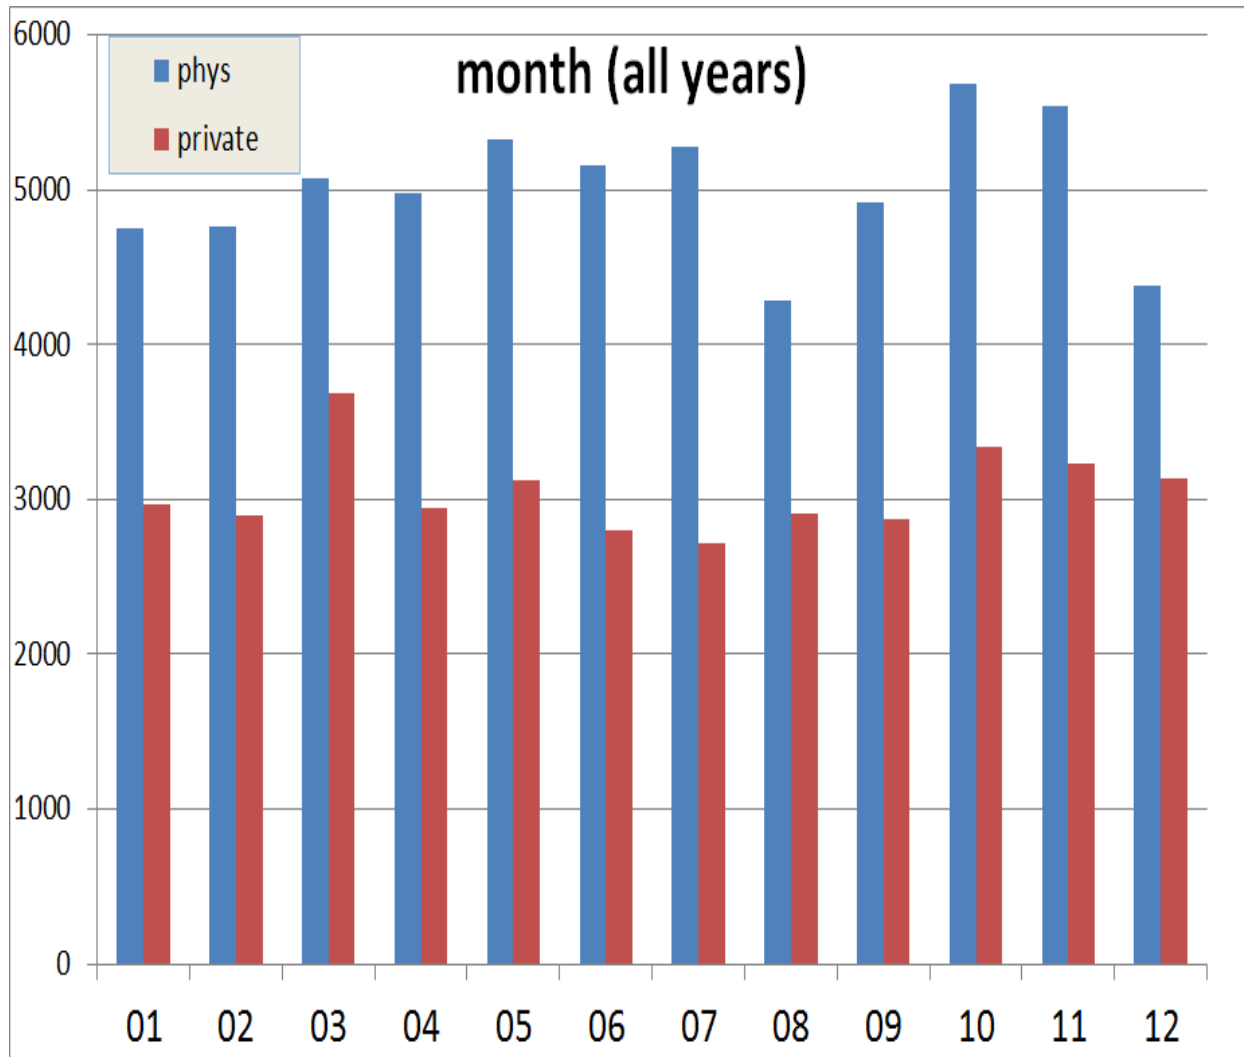

2018

TOP 40 COUNTRIES: RATIO OF 2018 / SUM(2002:2017)

country	Total (...2017)	2018	2018 / Total	country	Total (...2017)	2018	2018 / Total
1 Iraq	93	34	37%	26 UK	1921	157	8%
2 Saudi Arabia	252	56	22%	27 Australia	575	46	8%
3 Spain	1872	350	19%	28 France	5181	414	8%
4 Colombia	99	16	16%	29 Slovakia	92	7	8%
5 Hong Kong	149	22	15%	30 Japan	13370	927	7%
6 South Africa	397	55	14%	31 S. Korea	2134	142	7%
7 Brazil	651	90	14%	32 Germany	6178	410	7%
8 China	5823	786	13%	33 Norway	336	22	7%
9 Romania	852	112	13%	34 Canada	1206	76	6%
10 Portugal	196	25	13%	35 Netherlands	539	31	6%
11 Iran	253	32	13%	36 Sweden	349	20	6%
12 Italy	4056	512	13%	37 Ethiopia	94	5	5%
13 India	5019	608	12%	38 USA-MI	10171	525	5%
14 Switzerland	578	70	12%	39 Turkey	1224	62	5%
15 Czech	196	22	11%	40 Croatia	129	6	5%
16 Vietnam	352	37	11%	41 Denmark	151	7	5%
17 Hungary	289	30	10%	42 Egypt	112	5	4%
18 USA	14024	1421	10%	43 Belgium	770	31	4%
19 Mexico	301	30	10%	44 Ukraine	182	7	4%
20 Poland	825	82	10%	45 Bulgaria	236	9	4%
21 Austria	143	14	10%	46 Greece	605	20	3%
22 Russia	3968	379	10%	47 Israel	102	3	3%
23 Kazakhstan	467	42	9%	48 Egypt	109	3	3%
24 Finland	599	51	9%	49 Serbia	144	1	1%
25 Argentina	235	20	9%	50 Thailand	180	1	1%

average

Laboratories (absolute values) : 2018

Laboratories : Germany