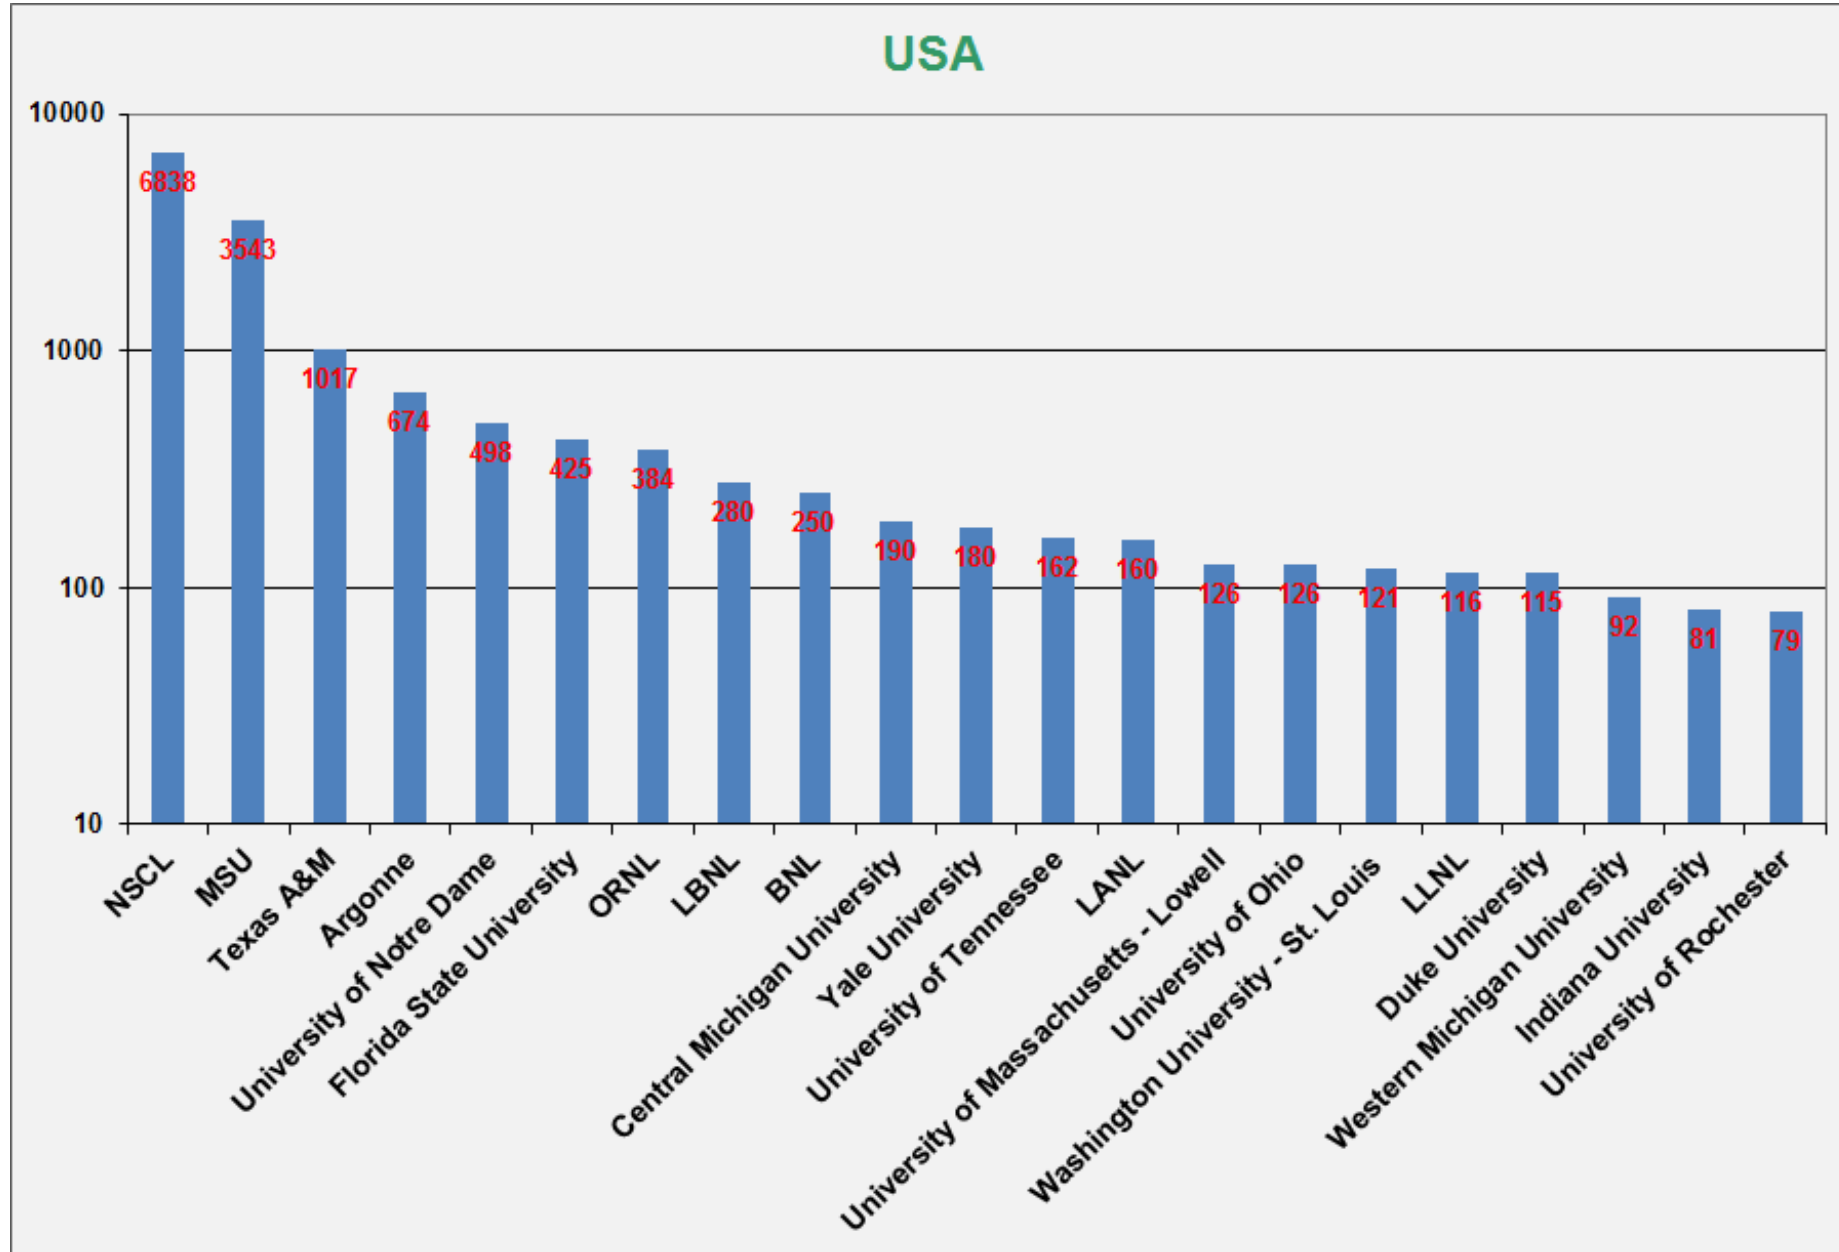

2018

TOP 40 COUNTRIES: RATIO OF 2018 / SUM(2002:2017)

country	Total (...2017)	2018	2018 / Total	country	Total (...2017)	2018	2018 / Total
1 Iraq	93	34	37%	26 UK	1921	157	8%
2 Saudi Arabia	252	56	22%	27 Australia	575	46	8%
3 Spain	1872	350	19%	28 France	5181	414	8%
4 Colombia	99	16	16%	29 Slovakia	92	7	8%
5 Hong Kong	149	22	15%	30 Japan	13370	927	7%
6 South Africa	397	55	14%	31 S. Korea	2134	142	7%
7 Brazil	651	90	14%	32 Germany	6178	410	7%
8 China	5823	786	13%	33 Norway	336	22	7%
9 Romania	852	112	13%	34 Canada	1206	76	6%
10 Portugal	196	25	13%	35 Netherlands	539	31	6%
11 Iran	253	32	13%	36 Sweden	349	20	6%
12 Italy	4056	512	13%	37 Ethiopia	94	5	5%
13 India	5019	608	12%	38 USA-MI	10171	525	5%
14 Switzerland	578	70	12%	39 Turkey	1224	62	5%
15 Czech	196	22	11%	40 Croatia	129	6	5%
16 Vietnam	352	37	11%	41 Denmark	151	7	5%
17 Hungary	289	30	10%	42 Egypt	112	5	4%
18 USA	14024	1421	10%	43 Belgium	770	31	4%
19 Mexico	301	30	10%	44 Ukraine	182	7	4%
20 Poland	825	82	10%	45 Bulgaria	236	9	4%
21 Austria	143	14	10%	46 Greece	605	20	3%
22 Russia	3968	379	10%	47 Israel	102	3	3%
23 Kazakhstan	467	42	9%	48 Egypt	109	3	3%
24 Finland	599	51	9%	49 Serbia	144	1	1%
25 Argentina	235	20	9%	50 Thailand	180	1	1%

average

Laboratories (absolute values) : 2018

Laboratories : Germany