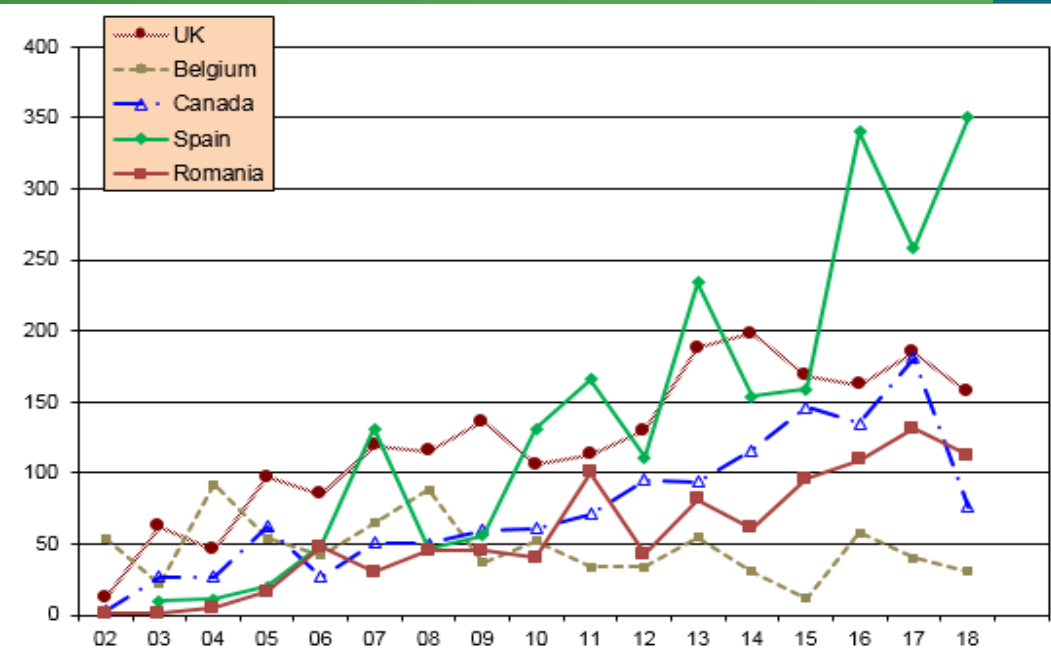

The LISE++ code geography

The LISE++ code geography (last 2018 year)

Top 40 countries

By countries per year (1)

By countries per year (2)

	difference		difference	
	country	[2017]-[2016]	country	[2018]-[2017]
	Other	181	Spain	92
	Russia	112	France	57
	S.Korea	98	India	49
	China	91	USA-MI	23
	Italy	54	Belgium	-9
	Canada	46	Kazakhstan	-12
	Saudi Arabia	40	Thailand	-12
	Iran	25	Romania	-19
	Vietnam	24	Saudi Arabia	-19
	UK	23	Iran	-23
	Japan	19	Vietnam	-26
	Germany	-2	UK	-28
	Turkey	-6	Brazil	-43
	Belgium	-18	Italy	-54
	Kazakhstan	-20	Turkey	-64
	France	-63	China	-77
	Spain	-82	S.Korea	-104
	Brazil	-98	Canada	-105
	USA	-110	Germany	-118
	Thailand	-114	Russia	-122
	USA-MI	-133	USA	-141
	India	-150	Japan	-245
			Other	-626
Grand Total		-83	Grand Total	-1626

2018

TOP 40 COUNTRIES: RATIO OF 2018 / SUM(2002:2017)

country	Total (...2017)	2018	2018 / Total	country	Total (...2017)	2018	2018 / Total
1 Iraq	93	34	37%	26 UK	1921	157	8%
2 Saudi Arabia	252	56	22%	27 Australia	575	46	8%
3 Spain	1872	350	19%	28 France	5181	414	8%
4 Colombia	99	16	16%	29 Slovakia	92	7	8%
5 Hong Kong	149	22	15%	30 Japan	13370	927	7%
6 South Africa	397	55	14%	31 S. Korea	2134	142	7%
7 Brazil	651	90	14%	32 Germany	6178	410	7%
8 China	5823	786	13%	33 Norway	336	22	7%
9 Romania	852	112	13%	34 Canada	1206	76	6%
10 Portugal	196	25	13%	35 Netherlands	539	31	6%
11 Iran	253	32	13%	36 Sweden	349	20	6%
12 Italy	4056	512	13%	37 Ethiopia	94	5	5%
13 India	5019	608	12%	38 USA-MI	10171	525	5%
14 Switzerland	578	70	12%	39 Turkey	1224	62	5%
15 Czech	196	22	11%	40 Croatia	129	6	5%
16 Vietnam	352	37	11%	41 Denmark	151	7	5%
17 Hungary	289	30	10%	42 Egypt	112	5	4%
18 USA	14024	1421	10%	43 Belgium	770	31	4%
19 Mexico	301	30	10%	44 Ukraine	182	7	4%
20 Poland	825	82	10%	45 Bulgaria	236	9	4%
21 Austria	143	14	10%	46 Greece	605	20	3%
22 Russia	3968	379	10%	47 Israel	102	3	3%
23 Kazakhstan	467	42	9%	48 Egypt	109	3	3%
24 Finland	599	51	9%	49 Serbia	144	1	1%
25 Argentina	235	20	9%	50 Thailand	180	1	1%