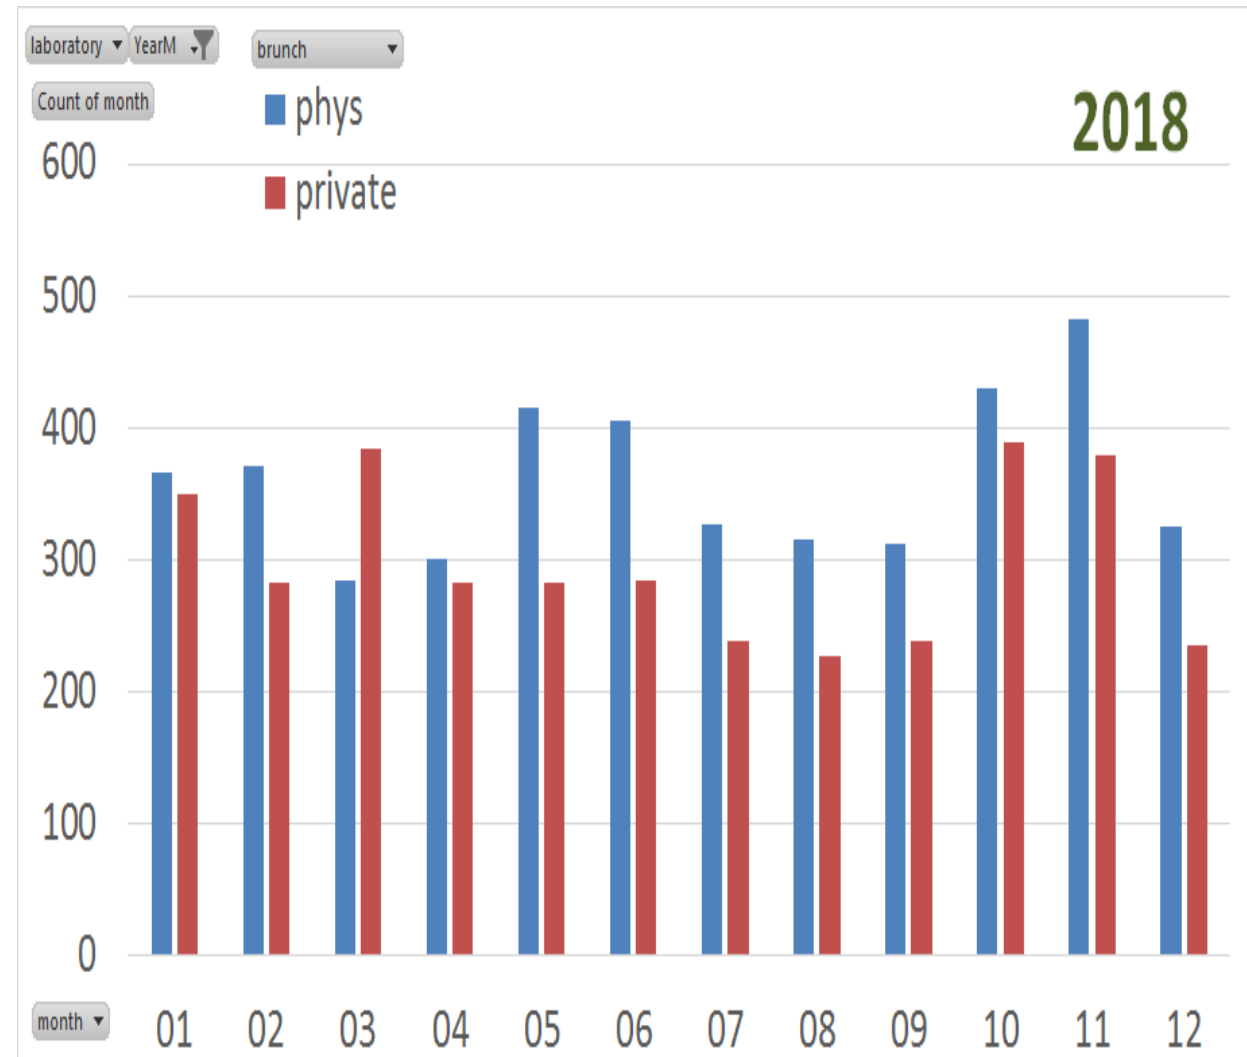

2018

TOP 40 COUNTRIES: RATIO OF 2018 / SUM(2002:2017)

country	Total (...2017)	2018	2018 / Total	country	Total (...2017)	2018	2018 / Total
1 Iraq	93	34	37%	26 UK	1921	157	8%
2 Saudi Arabia	252	56	22%	27 Australia	575	46	8%
3 Spain	1872	350	19%	28 France	5181	414	8%
4 Colombia	99	16	16%	29 Slovakia	92	7	8%
5 Hong Kong	149	22	15%	30 Japan	13370	927	7%
6 South Africa	397	55	14%	31 S. Korea	2134	142	7%
7 Brazil	651	90	14%	32 Germany	6178	410	7%
8 China	5823	786	13%	33 Norway	336	22	7%
9 Romania	852	112	13%	34 Canada	1206	76	6%
10 Portugal	196	25	13%	35 Netherlands	539	31	6%
11 Iran	253	32	13%	36 Sweden	349	20	6%
12 Italy	4056	512	13%	37 Ethiopia	94	5	5%
13 India	5019	608	12%	38 USA-MI	10171	525	5%
14 Switzerland	578	70	12%	39 Turkey	1224	62	5%
15 Czech	196	22	11%	40 Croatia	129	6	5%
16 Vietnam	352	37	11%	41 Denmark	151	7	5%
17 Hungary	289	30	10%	42 Egypt	112	5	4%
18 USA	14024	1421	10%	43 Belgium	770	31	4%
19 Mexico	301	30	10%	44 Ukraine	182	7	4%
20 Poland	825	82	10%	45 Bulgaria	236	9	4%
21 Austria	143	14	10%	46 Greece	605	20	3%
22 Russia	3968	379	10%	47 Israel	102	3	3%
23 Kazakhstan	467	42	9%	48 Egypt	109	3	3%
24 Finland	599	51	9%	49 Serbia	144	1	1%
25 Argentina	235	20	9%	50 Thailand	180	1	1%

average

Laboratories (absolute values) : 2018

Laboratories : Germany