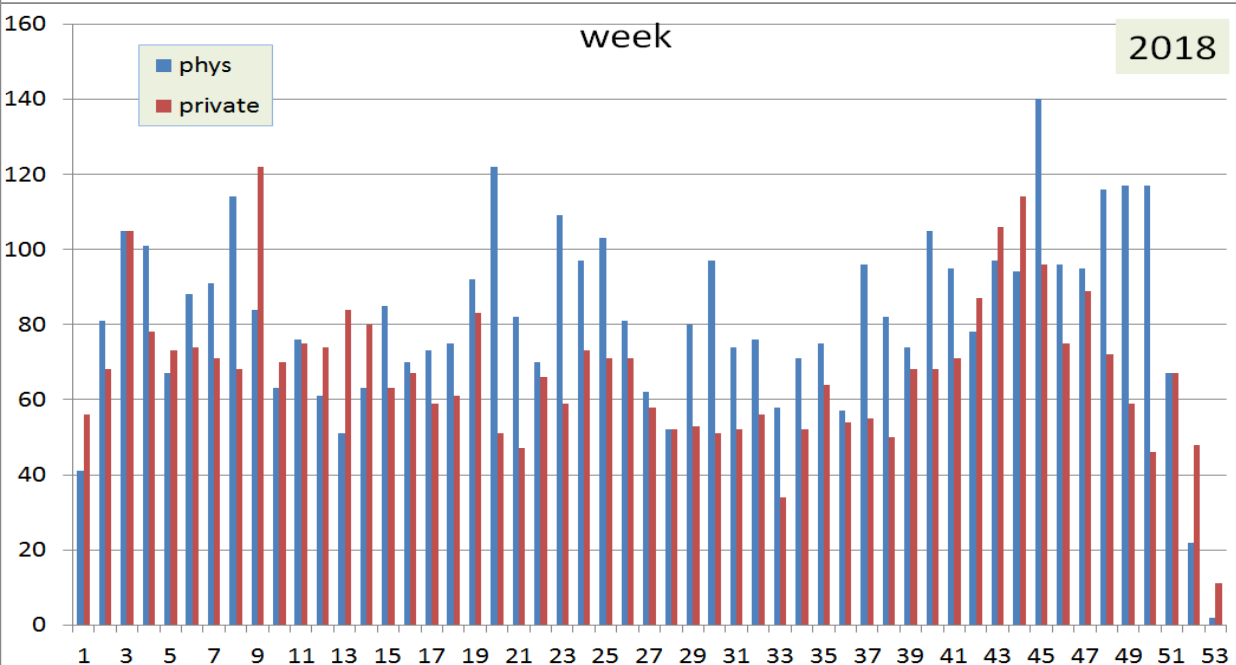

2018

TOP 40 COUNTRIES: RATIO OF 2018 / SUM(2002:2017)

country	Total (...2017)	2018	2018 / Total	country	Total (...2017)	2018	2018 / Total
1 Iraq	93	34	37%	26 UK	1921	157	8%
2 Saudi Arabia	252	56	22%	27 Australia	575	46	8%
3 Spain	1872	350	19%	28 France	5181	414	8%
4 Colombia	99	16	16%	29 Slovakia	92	7	8%
5 Hong Kong	149	22	15%	30 Japan	13370	927	7%
6 South Africa	397	55	14%	31 S. Korea	2134	142	7%
7 Brazil	651	90	14%	32 Germany	6178	410	7%
8 China	5823	786	13%	33 Norway	336	22	7%
9 Romania	852	112	13%	34 Canada	1206	76	6%
10 Portugal	196	25	13%	35 Netherlands	539	31	6%
11 Iran	253	32	13%	36 Sweden	349	20	6%
12 Italy	4056	512	13%	37 Ethiopia	94	5	5%
13 India	5019	608	12%	38 USA-MI	10171	525	5%
14 Switzerland	578	70	12%	39 Turkey	1224	62	5%
15 Czech	196	22	11%	40 Croatia	129	6	5%
16 Vietnam	352	37	11%	41 Denmark	151	7	5%
17 Hungary	289	30	10%	42 Egypt	112	5	4%
18 USA	14024	1421	10%	43 Belgium	770	31	4%
19 Mexico	301	30	10%	44 Ukraine	182	7	4%
20 Poland	825	82	10%	45 Bulgaria	236	9	4%
21 Austria	143	14	10%	46 Greece	605	20	3%
22 Russia	3968	379	10%	47 Israel	102	3	3%
23 Kazakhstan	467	42	9%	48 Egypt	109	3	3%
24 Finland	599	51	9%	49 Serbia	144	1	1%
25 Argentina	235	20	9%	50 Thailand	180	1	1%

average

Laboratories (absolute values) : 2018

Laboratories : Germany