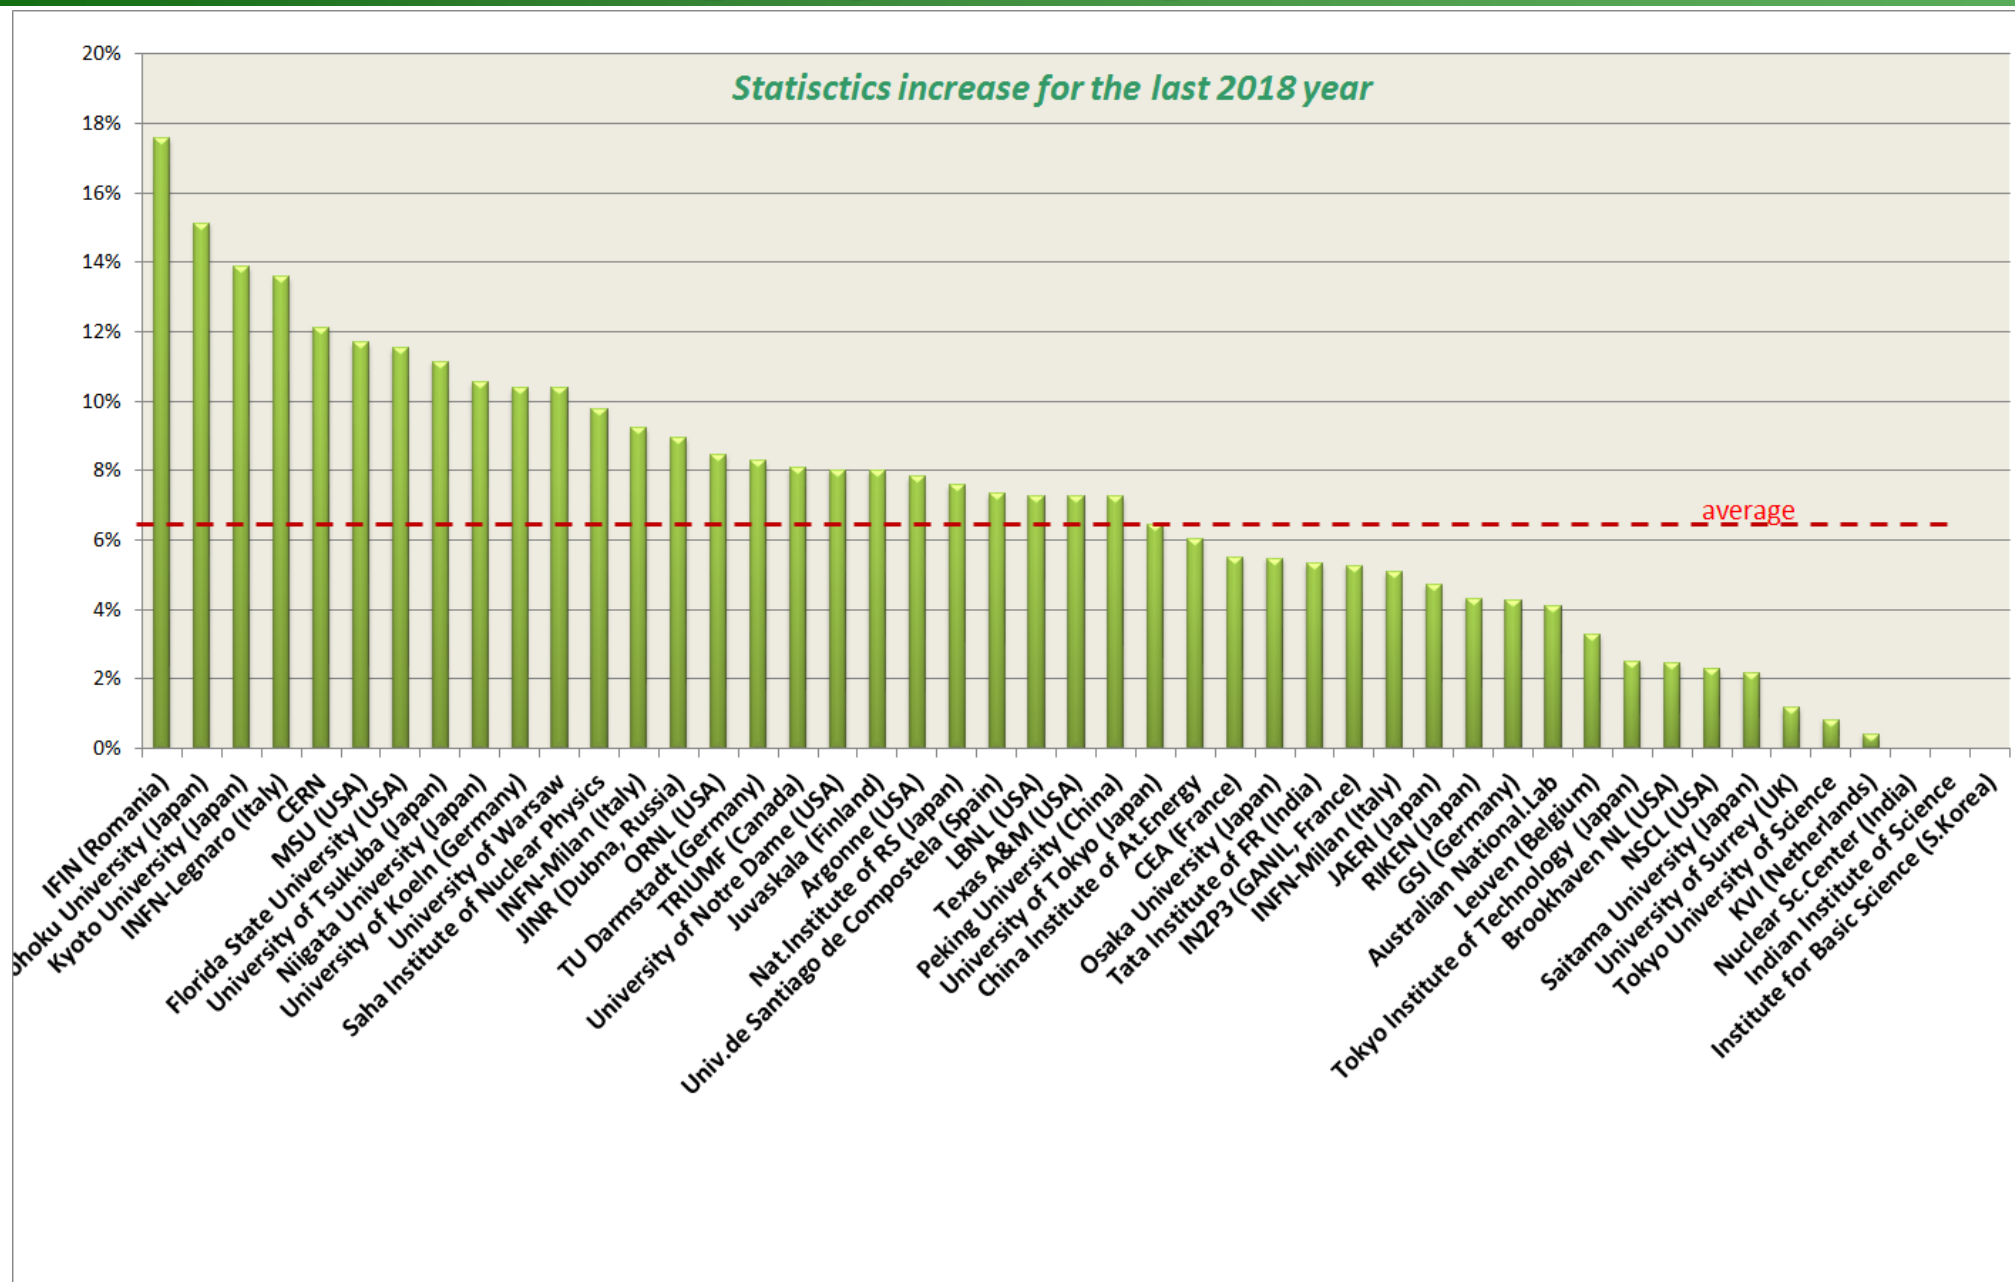

2018

TOP 40 COUNTRIES: RATIO OF 2018 / SUM(2002:2017)

country	Total (...2017)	2018	2018 / Total	country	Total (...2017)	2018	2018 / Total
1 Iraq	93	34	37%	26 UK	1921	157	8%
2 Saudi Arabia	252	56	22%	27 Australia	575	46	8%
3 Spain	1872	350	19%	28 France	5181	414	8%
4 Colombia	99	16	16%	29 Slovakia	92	7	8%
5 Hong Kong	149	22	15%	30 Japan	13370	927	7%
6 South Africa	397	55	14%	31 S. Korea	2134	142	7%
7 Brazil	651	90	14%	32 Germany	6178	410	7%
8 China	5823	786	13%	33 Norway	336	22	7%
9 Romania	852	112	13%	34 Canada	1206	76	6%
10 Portugal	196	25	13%	35 Netherlands	539	31	6%
11 Iran	253	32	13%	36 Sweden	349	20	6%
12 Italy	4056	512	13%	37 Ethiopia	94	5	5%
13 India	5019	608	12%	38 USA-MI	10171	525	5%
14 Switzerland	578	70	12%	39 Turkey	1224	62	5%
15 Czech	196	22	11%	40 Croatia	129	6	5%
16 Vietnam	352	37	11%	41 Denmark	151	7	5%
17 Hungary	289	30	10%	42 Egypt	112	5	4%
18 USA	14024	1421	10%	43 Belgium	770	31	4%
19 Mexico	301	30	10%	44 Ukraine	182	7	4%
20 Poland	825	82	10%	45 Bulgaria	236	9	4%
21 Austria	143	14	10%	46 Greece	605	20	3%
22 Russia	3968	379	10%	47 Israel	102	3	3%
23 Kazakhstan	467	42	9%	48 Egypt	109	3	3%
24 Finland	599	51	9%	49 Serbia	144	1	1%
25 Argentina	235	20	9%	50 Thailand	180	1	1%

average

Laboratories (absolute values) : 2018

Laboratories : Germany