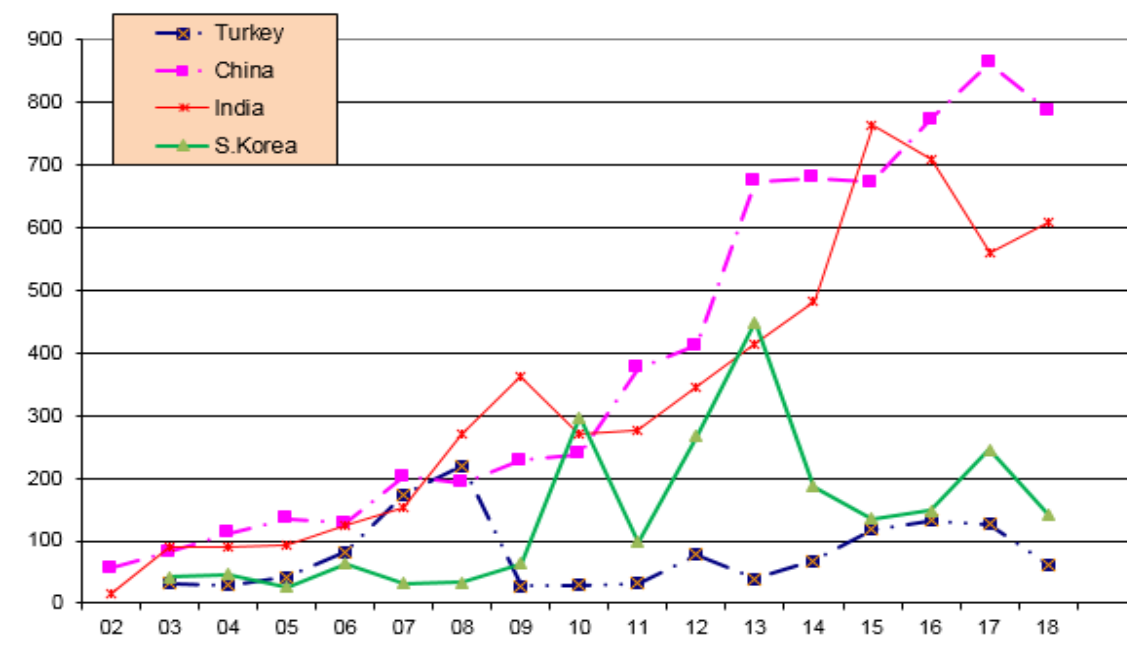

The LISE++ code geography

The LISE++ code geography (last 2018 year)

Top 40 countries

By countries per year (1)

By countries per year (2)

	difference		difference	
	country	[2017]-[2016]	country	[2018]-[2017]
	Other	181	Spain	92
	Russia	112	France	57
	S.Korea	98	India	49
	China	91	USA-MI	23
	Italy	54	Belgium	-9
	Canada	46	Kazakhstan	-12
	Saudi Arabia	40	Thailand	-12
	Iran	25	Romania	-19
	Vietnam	24	Saudi Arabia	-19
	UK	23	Iran	-23
	Japan	19	Vietnam	-26
	Germany	-2	UK	-28
	Turkey	-6	Brazil	-43
	Belgium	-18	Italy	-54
	Kazakhstan	-20	Turkey	-64
	France	-63	China	-77
	Spain	-82	S.Korea	-104
	Brazil	-98	Canada	-105
	USA	-110	Germany	-118
	Thailand	-114	Russia	-122
	USA-MI	-133	USA	-141
	India	-150	Japan	-245
			Other	-626
Grand Total		-83	Grand Total	-1626

2018

TOP 40 COUNTRIES: RATIO OF 2018 / SUM(2002:2017)

country	Total (...2017)	2018	2018 / Total	country	Total (...2017)	2018	2018 / Total
1 Iraq	93	34	37%	26 UK	1921	157	8%
2 Saudi Arabia	252	56	22%	27 Australia	575	46	8%
3 Spain	1872	350	19%	28 France	5181	414	8%
4 Colombia	99	16	16%	29 Slovakia	92	7	8%
5 Hong Kong	149	22	15%	30 Japan	13370	927	7%
6 South Africa	397	55	14%	31 S. Korea	2134	142	7%
7 Brazil	651	90	14%	32 Germany	6178	410	7%
8 China	5823	786	13%	33 Norway	336	22	7%
9 Romania	852	112	13%	34 Canada	1206	76	6%
10 Portugal	196	25	13%	35 Netherlands	539	31	6%
11 Iran	253	32	13%	36 Sweden	349	20	6%
12 Italy	4056	512	13%	37 Ethiopia	94	5	5%
13 India	5019	608	12%	38 USA-MI	10171	525	5%
14 Switzerland	578	70	12%	39 Turkey	1224	62	5%
15 Czech	196	22	11%	40 Croatia	129	6	5%
16 Vietnam	352	37	11%	41 Denmark	151	7	5%
17 Hungary	289	30	10%	42 Egypt	112	5	4%
18 USA	14024	1421	10%	43 Belgium	770	31	4%
19 Mexico	301	30	10%	44 Ukraine	182	7	4%
20 Poland	825	82	10%	45 Bulgaria	236	9	4%
21 Austria	143	14	10%	46 Greece	605	20	3%
22 Russia	3968	379	10%	47 Israel	102	3	3%
23 Kazakhstan	467	42	9%	48 Egypt	109	3	3%
24 Finland	599	51	9%	49 Serbia	144	1	1%
25 Argentina	235	20	9%	50 Thailand	180	1	1%