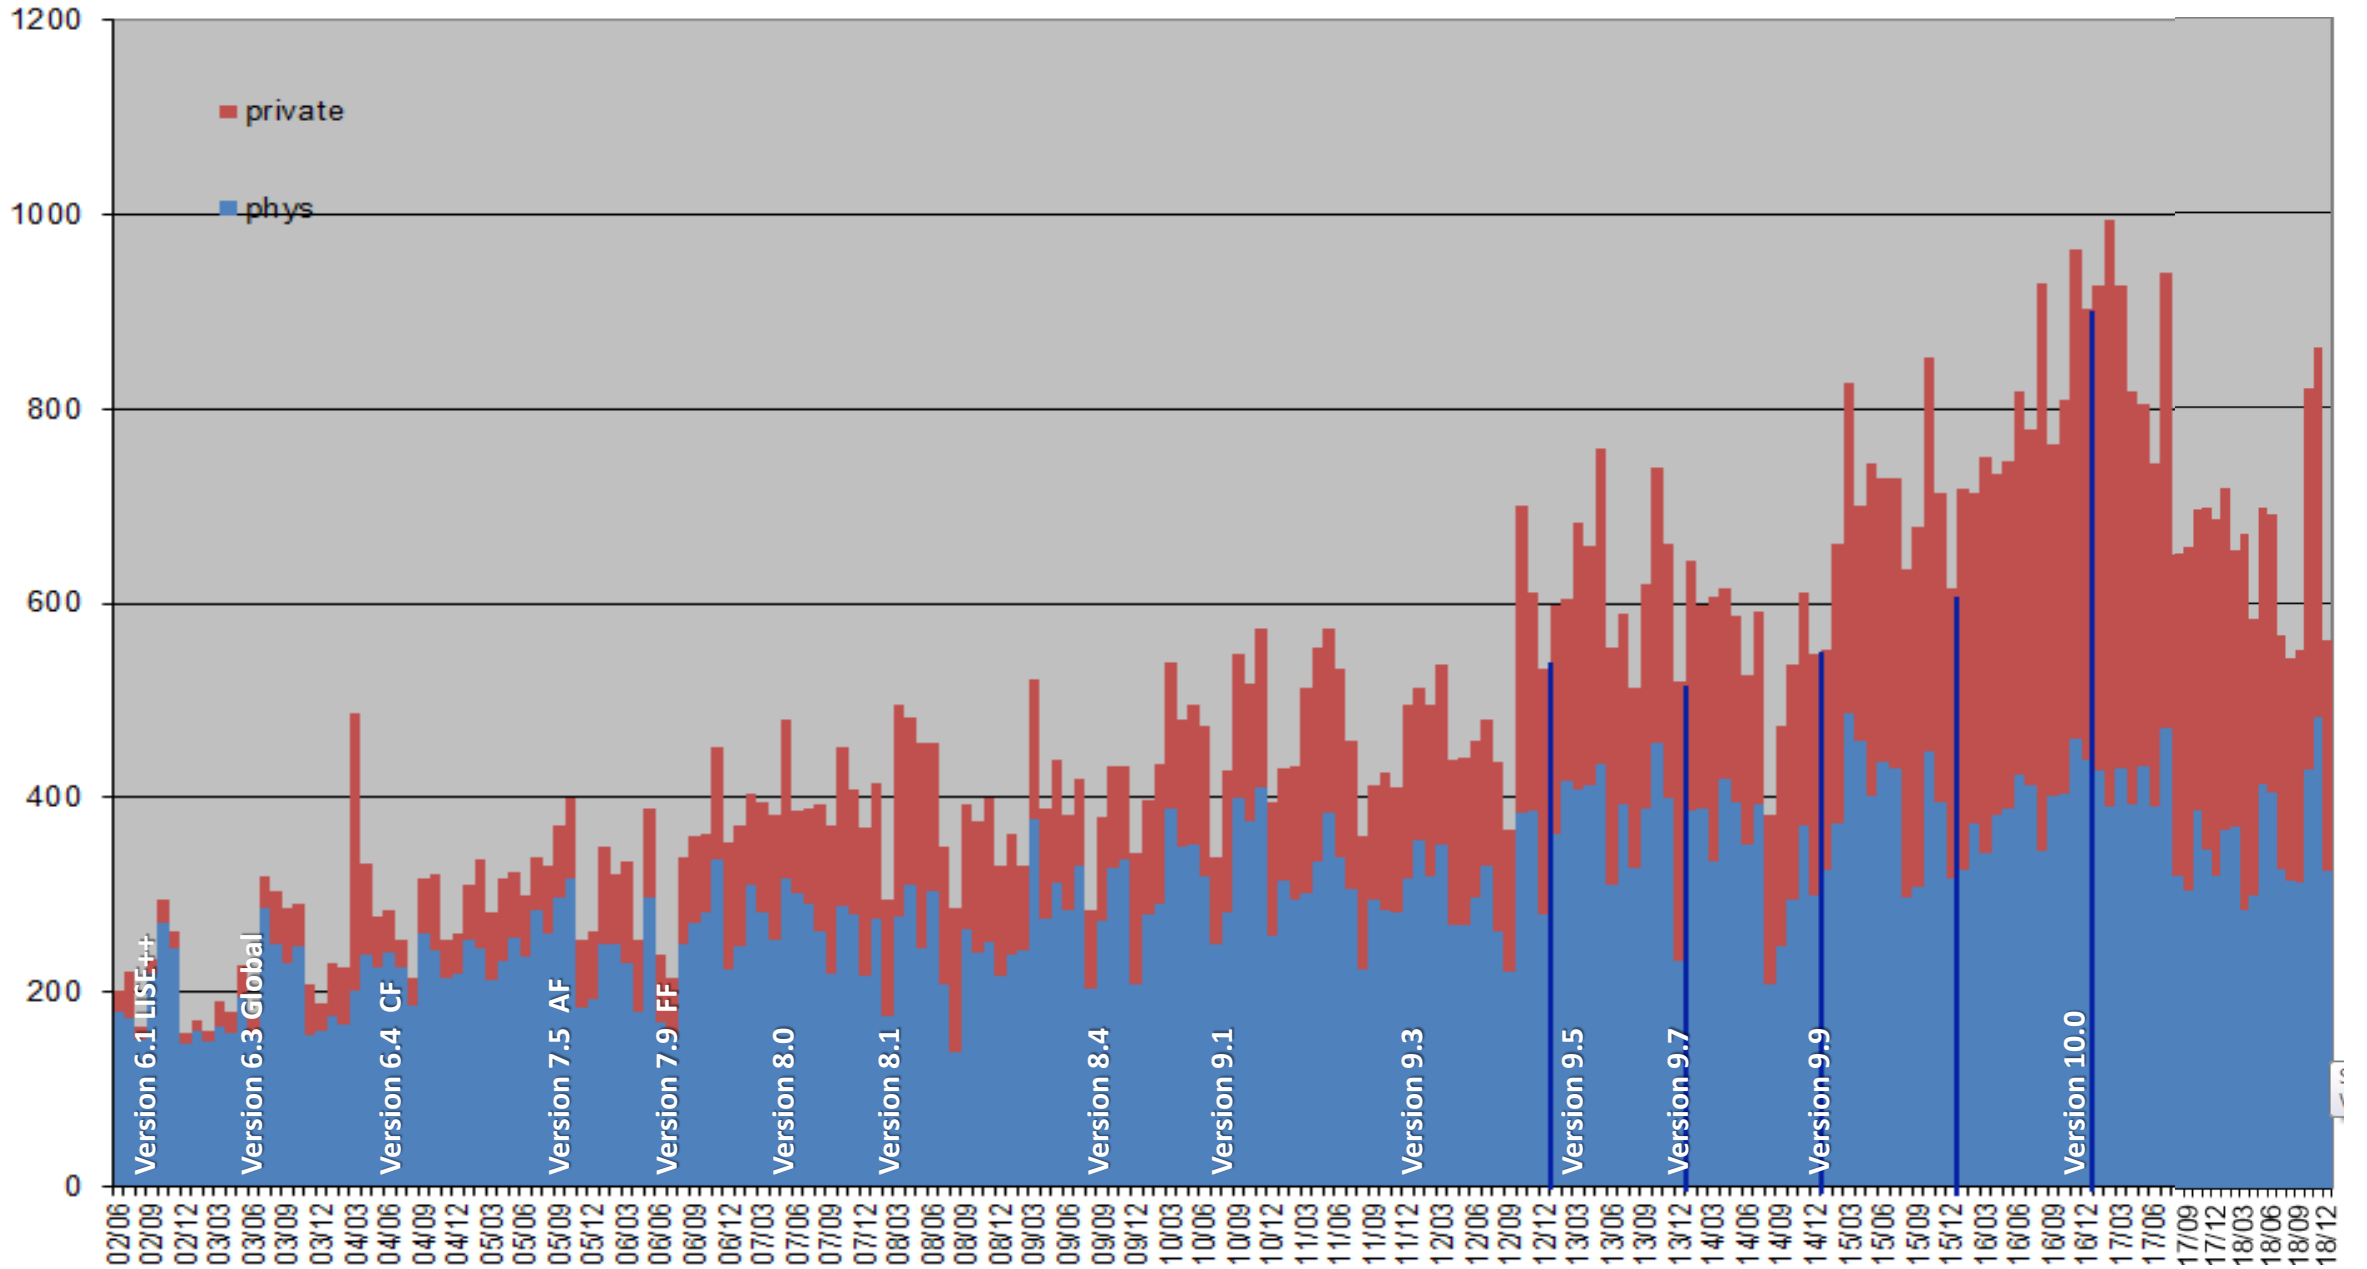

2018

TOP 40 COUNTRIES: RATIO OF 2018 / SUM(2002:2017)

country	Total (...2017)	2018	2018 / Total	country	Total (...2017)	2018	2018 / Total
1 Iraq	93	34	37%	26 UK	1921	157	8%
2 Saudi Arabia	252	56	22%	27 Australia	575	46	8%
3 Spain	1872	350	19%	28 France	5181	414	8%
4 Colombia	99	16	16%	29 Slovakia	92	7	8%
5 Hong Kong	149	22	15%	30 Japan	13370	927	7%
6 South Africa	397	55	14%	31 S. Korea	2134	142	7%
7 Brazil	651	90	14%	32 Germany	6178	410	7%
8 China	5823	786	13%	33 Norway	336	22	7%
9 Romania	852	112	13%	34 Canada	1206	76	6%
10 Portugal	196	25	13%	35 Netherlands	539	31	6%
11 Iran	253	32	13%	36 Sweden	349	20	6%
12 Italy	4056	512	13%	37 Ethiopia	94	5	5%
13 India	5019	608	12%	38 USA-MI	10171	525	5%
14 Switzerland	578	70	12%	39 Turkey	1224	62	5%
15 Czech	196	22	11%	40 Croatia	129	6	5%
16 Vietnam	352	37	11%	41 Denmark	151	7	5%
17 Hungary	289	30	10%	42 Egypt	112	5	4%
18 USA	14024	1421	10%	43 Belgium	770	31	4%
19 Mexico	301	30	10%	44 Ukraine	182	7	4%
20 Poland	825	82	10%	45 Bulgaria	236	9	4%
21 Austria	143	14	10%	46 Greece	605	20	3%
22 Russia	3968	379	10%	47 Israel	102	3	3%
23 Kazakhstan	467	42	9%	48 Egypt	109	3	3%
24 Finland	599	51	9%	49 Serbia	144	1	1%
25 Argentina	235	20	9%	50 Thailand	180	1	1%

average

Laboratories (absolute values) : 2018

Laboratories : Germany