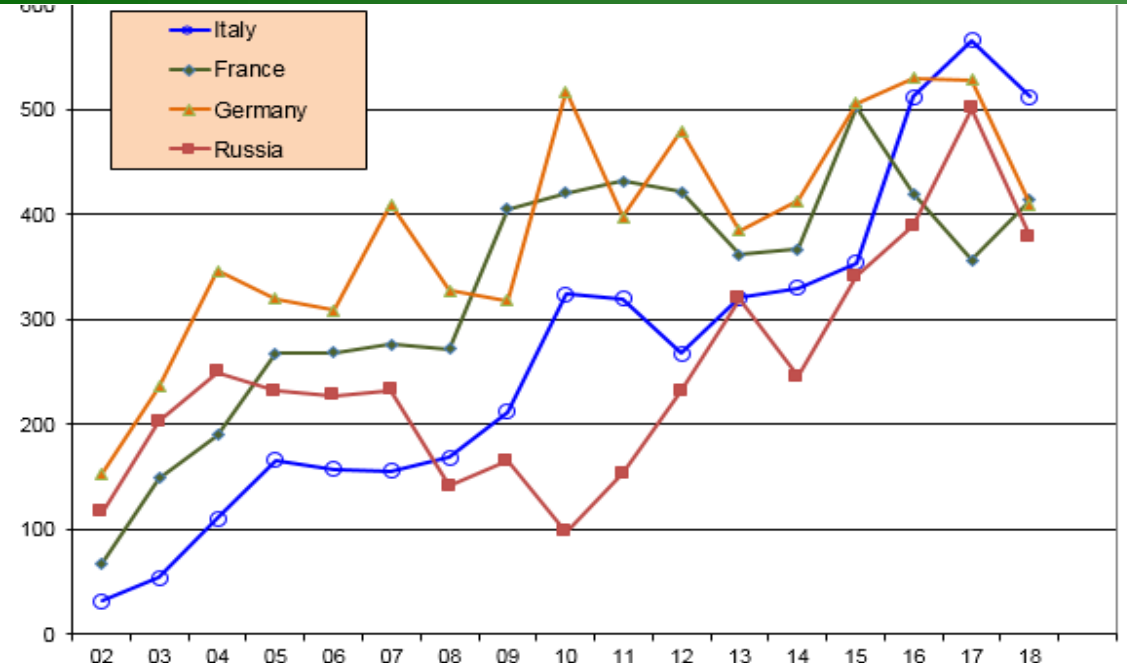

The LISE++ code geography

The LISE++ code geography (last 2018 year)

Top 40 countries

By countries per year (1)

By countries per year (2)

	difference		difference	
	country	[2017]-[2016]	country	[2018]-[2017]
	Other	181	Spain	92
	Russia	112	France	57
	S.Korea	98	India	49
	China	91	USA-MI	23
	Italy	54	Belgium	-9
	Canada	46	Kazakhstan	-12
	Saudi Arabia	40	Thailand	-12
	Iran	25	Romania	-19
	Vietnam	24	Saudi Arabia	-19
	UK	23	Iran	-23
	Japan	19	Vietnam	-26
	Germany	-2	UK	-28
	Turkey	-6	Brazil	-43
	Belgium	-18	Italy	-54
	Kazakhstan	-20	Turkey	-64
	France	-63	China	-77
	Spain	-82	S.Korea	-104
	Brazil	-98	Canada	-105
	USA	-110	Germany	-118
	Thailand	-114	Russia	-122
	USA-MI	-133	USA	-141
	India	-150	Japan	-245
			Other	-626
Grand Total		-83	Grand Total	-1626

2018

TOP 40 COUNTRIES: RATIO OF 2018 / SUM(2002:2017)

country	Total (...2017)	2018	2018 / Total	country	Total (...2017)	2018	2018 / Total
1 Iraq	93	34	37%	26 UK	1921	157	8%
2 Saudi Arabia	252	56	22%	27 Australia	575	46	8%
3 Spain	1872	350	19%	28 France	5181	414	8%
4 Colombia	99	16	16%	29 Slovakia	92	7	8%
5 Hong Kong	149	22	15%	30 Japan	13370	927	7%
6 South Africa	397	55	14%	31 S. Korea	2134	142	7%
7 Brazil	651	90	14%	32 Germany	6178	410	7%
8 China	5823	786	13%	33 Norway	336	22	7%
9 Romania	852	112	13%	34 Canada	1206	76	6%
10 Portugal	196	25	13%	35 Netherlands	539	31	6%
11 Iran	253	32	13%	36 Sweden	349	20	6%
12 Italy	4056	512	13%	37 Ethiopia	94	5	5%
13 India	5019	608	12%	38 USA-MI	10171	525	5%
14 Switzerland	578	70	12%	39 Turkey	1224	62	5%
15 Czech	196	22	11%	40 Croatia	129	6	5%
16 Vietnam	352	37	11%	41 Denmark	151	7	5%
17 Hungary	289	30	10%	42 Egypt	112	5	4%
18 USA	14024	1421	10%	43 Belgium	770	31	4%
19 Mexico	301	30	10%	44 Ukraine	182	7	4%
20 Poland	825	82	10%	45 Bulgaria	236	9	4%
21 Austria	143	14	10%	46 Greece	605	20	3%
22 Russia	3968	379	10%	47 Israel	102	3	3%
23 Kazakhstan	467	42	9%	48 Egypt	109	3	3%
24 Finland	599	51	9%	49 Serbia	144	1	1%
25 Argentina	235	20	9%	50 Thailand	180	1	1%