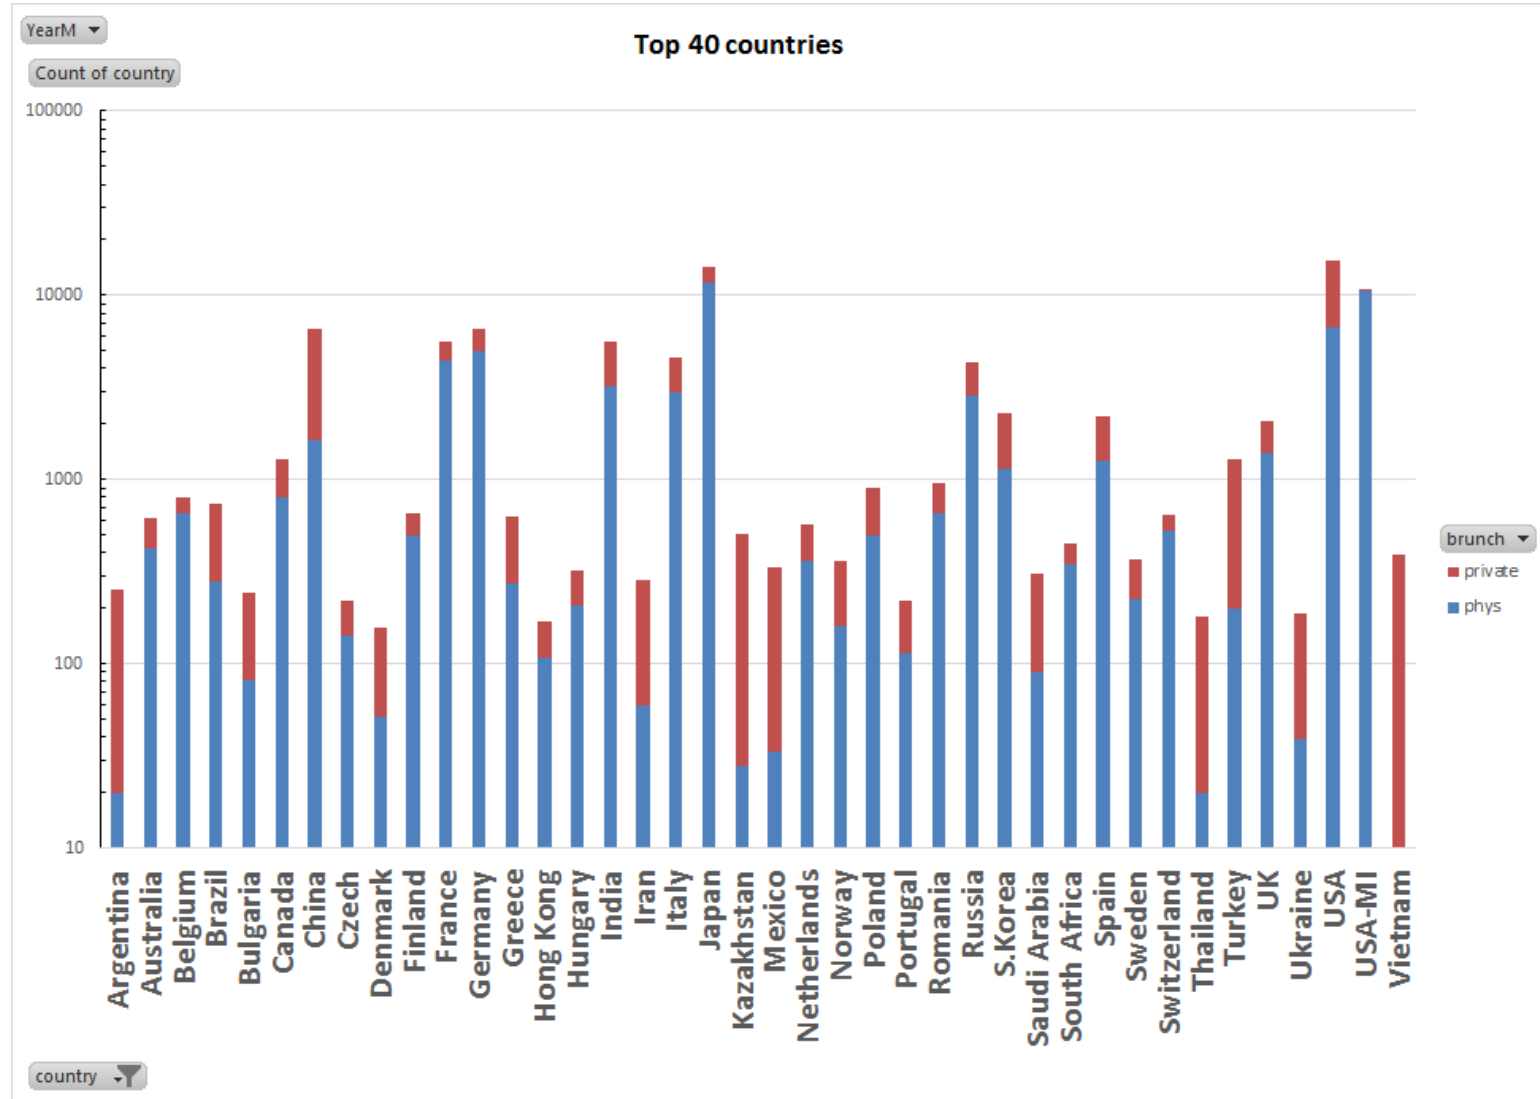

The LISE++ code geography

The LISE++ code geography (last 2018 year)

Top 40 countries

By countries per year (1)

By countries per year (2)

	difference		difference	
	country	[2017]-[2016]	country	[2018]-[2017]
	Other	181	Spain	92
	Russia	112	France	57
	S.Korea	98	India	49
	China	91	USA-MI	23
	Italy	54	Belgium	-9
	Canada	46	Kazakhstan	-12
	Saudi Arabia	40	Thailand	-12
	Iran	25	Romania	-19
	Vietnam	24	Saudi Arabia	-19
	UK	23	Iran	-23
	Japan	19	Vietnam	-26
	Germany	-2	UK	-28
	Turkey	-6	Brazil	-43
	Belgium	-18	Italy	-54
	Kazakhstan	-20	Turkey	-64
	France	-63	China	-77
	Spain	-82	S.Korea	-104
	Brazil	-98	Canada	-105
	USA	-110	Germany	-118
	Thailand	-114	Russia	-122
	USA-MI	-133	USA	-141
	India	-150	Japan	-245
			Other	-626
Grand Total		-83	Grand Total	-1626

2018

TOP 40 COUNTRIES: RATIO OF 2018 / SUM(2002:2017)

country	Total (...2017)	2018	2018 / Total	country	Total (...2017)	2018	2018 / Total
1 Iraq	93	34	37%	26 UK	1921	157	8%
2 Saudi Arabia	252	56	22%	27 Australia	575	46	8%
3 Spain	1872	350	19%	28 France	5181	414	8%
4 Colombia	99	16	16%	29 Slovakia	92	7	8%
5 Hong Kong	149	22	15%	30 Japan	13370	927	7%
6 South Africa	397	55	14%	31 S. Korea	2134	142	7%
7 Brazil	651	90	14%	32 Germany	6178	410	7%
8 China	5823	786	13%	33 Norway	336	22	7%
9 Romania	852	112	13%	34 Canada	1206	76	6%
10 Portugal	196	25	13%	35 Netherlands	539	31	6%
11 Iran	253	32	13%	36 Sweden	349	20	6%
12 Italy	4056	512	13%	37 Ethiopia	94	5	5%
13 India	5019	608	12%	38 USA-MI	10171	525	5%
14 Switzerland	578	70	12%	39 Turkey	1224	62	5%
15 Czech	196	22	11%	40 Croatia	129	6	5%
16 Vietnam	352	37	11%	41 Denmark	151	7	5%
17 Hungary	289	30	10%	42 Egypt	112	5	4%
18 USA	14024	1421	10%	43 Belgium	770	31	4%
19 Mexico	301	30	10%	44 Ukraine	182	7	4%
20 Poland	825	82	10%	45 Bulgaria	236	9	4%
21 Austria	143	14	10%	46 Greece	605	20	3%
22 Russia	3968	379	10%	47 Israel	102	3	3%
23 Kazakhstan	467	42	9%	48 Egypt	109	3	3%
24 Finland	599	51	9%	49 Serbia	144	1	1%
25 Argentina	235	20	9%	50 Thailand	180	1	1%