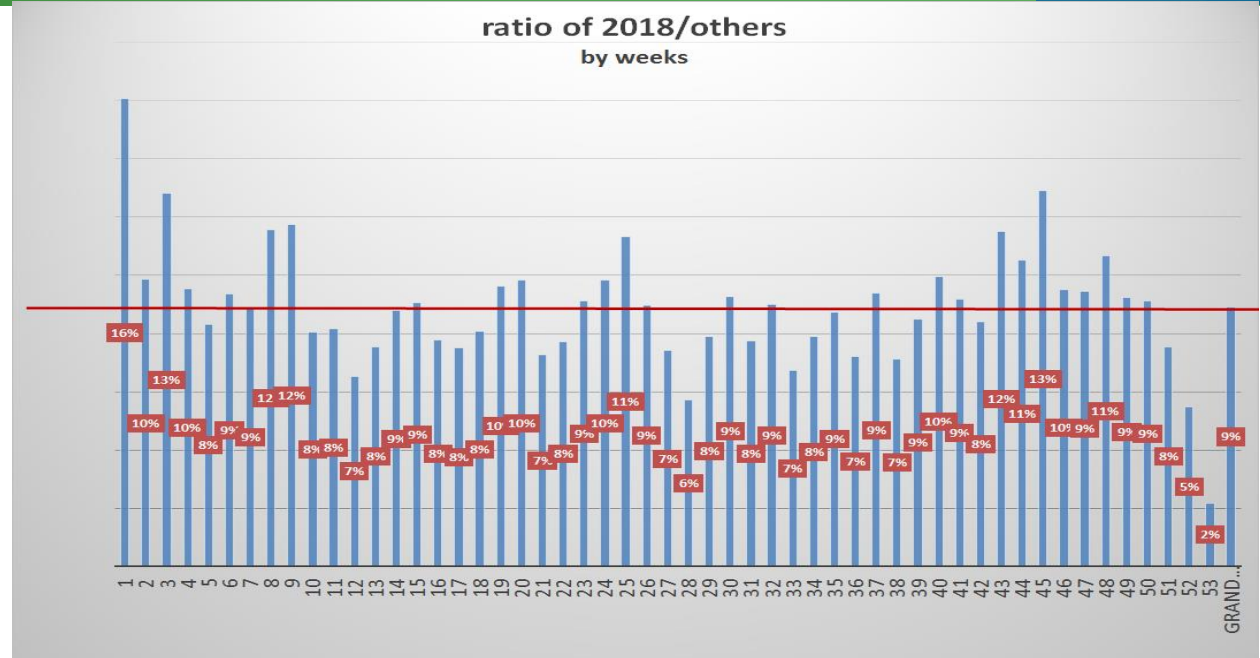

2018

TOP 40 COUNTRIES: RATIO OF 2018 / SUM(2002:2017)

country	Total (...2017)	2018	2018 / Total	country	Total (...2017)	2018	2018 / Total
1 Iraq	93	34	37%	26 UK	1921	157	8%
2 Saudi Arabia	252	56	22%	27 Australia	575	46	8%
3 Spain	1872	350	19%	28 France	5181	414	8%
4 Colombia	99	16	16%	29 Slovakia	92	7	8%
5 Hong Kong	149	22	15%	30 Japan	13370	927	7%
6 South Africa	397	55	14%	31 S. Korea	2134	142	7%
7 Brazil	651	90	14%	32 Germany	6178	410	7%
8 China	5823	786	13%	33 Norway	336	22	7%
9 Romania	852	112	13%	34 Canada	1206	76	6%
10 Portugal	196	25	13%	35 Netherlands	539	31	6%
11 Iran	253	32	13%	36 Sweden	349	20	6%
12 Italy	4056	512	13%	37 Ethiopia	94	5	5%
13 India	5019	608	12%	38 USA-MI	10171	525	5%
14 Switzerland	578	70	12%	39 Turkey	1224	62	5%
15 Czech	196	22	11%	40 Croatia	129	6	5%
16 Vietnam	352	37	11%	41 Denmark	151	7	5%
17 Hungary	289	30	10%	42 Egypt	112	5	4%
18 USA	14024	1421	10%	43 Belgium	770	31	4%
19 Mexico	301	30	10%	44 Ukraine	182	7	4%
20 Poland	825	82	10%	45 Bulgaria	236	9	4%
21 Austria	143	14	10%	46 Greece	605	20	3%
22 Russia	3968	379	10%	47 Israel	102	3	3%
23 Kazakhstan	467	42	9%	48 Egypt	109	3	3%
24 Finland	599	51	9%	49 Serbia	144	1	1%
25 Argentina	235	20	9%	50 Thailand	180	1	1%

average

Laboratories (absolute values) : 2018

Laboratories : Germany