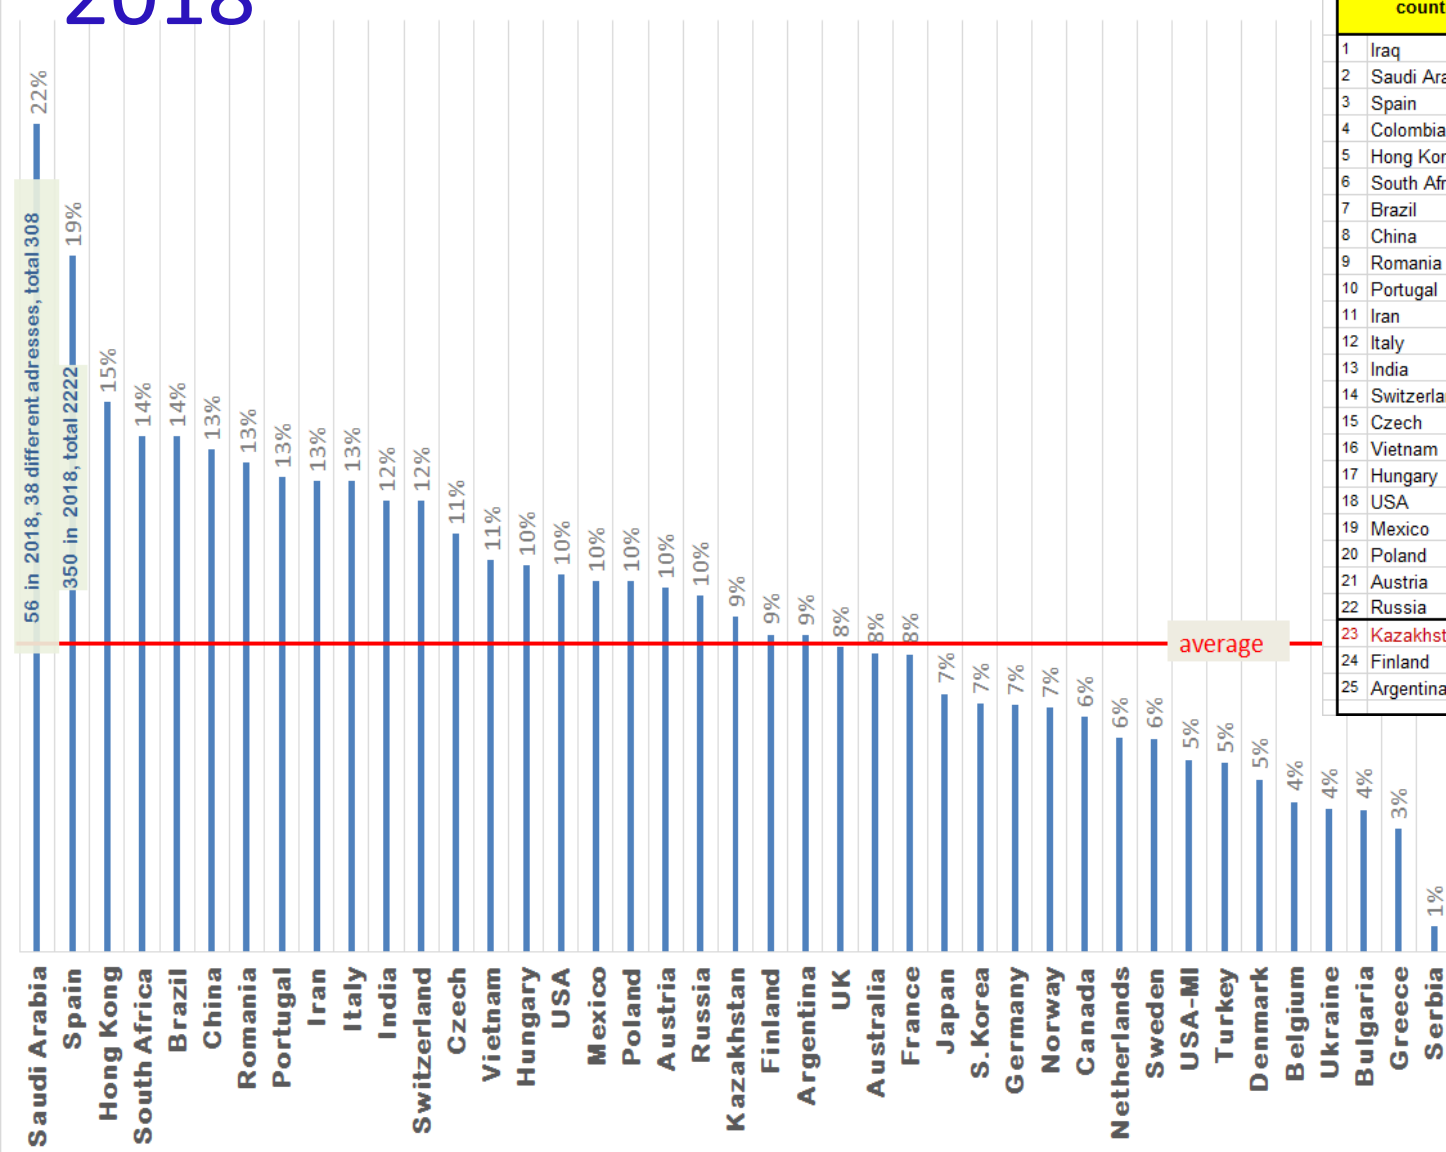

The LISE++ code geography

The LISE++ code geography (last 2018 year)

Top 40 countries

By countries per year (1)

By countries per year (2)

	difference		difference	
	country	[2017]-[2016]	country	[2018]-[2017]
	Other	181	Spain	92
	Russia	112	France	57
	S.Korea	98	India	49
	China	91	USA-MI	23
	Italy	54	Belgium	-9
	Canada	46	Kazakhstan	-12
	Saudi Arabia	40	Thailand	-12
	Iran	25	Romania	-19
	Vietnam	24	Saudi Arabia	-19
	UK	23	Iran	-23
	Japan	19	Vietnam	-26
	Germany	-2	UK	-28
	Turkey	-6	Brazil	-43
	Belgium	-18	Italy	-54
	Kazakhstan	-20	Turkey	-64
	France	-63	China	-77
	Spain	-82	S.Korea	-104
	Brazil	-98	Canada	-105
	USA	-110	Germany	-118
	Thailand	-114	Russia	-122
	USA-MI	-133	USA	-141
	India	-150	Japan	-245
			Other	-626
Grand Total		-83	Grand Total	-1626

2018

TOP 40 COUNTRIES: RATIO OF 2018 / SUM(2002:2017)

country	Total (...2017)	2018	2018 / Total	country	Total (...2017)	2018	2018 / Total
1 Iraq	93	34	37%	26 UK	1921	157	8%
2 Saudi Arabia	252	56	22%	27 Australia	575	46	8%
3 Spain	1872	350	19%	28 France	5181	414	8%
4 Colombia	99	16	16%	29 Slovakia	92	7	8%
5 Hong Kong	149	22	15%	30 Japan	13370	927	7%
6 South Africa	397	55	14%	31 S. Korea	2134	142	7%
7 Brazil	651	90	14%	32 Germany	6178	410	7%
8 China	5823	786	13%	33 Norway	336	22	7%
9 Romania	852	112	13%	34 Canada	1206	76	6%
10 Portugal	196	25	13%	35 Netherlands	539	31	6%
11 Iran	253	32	13%	36 Sweden	349	20	6%
12 Italy	4056	512	13%	37 Ethiopia	94	5	5%
13 India	5019	608	12%	38 USA-MI	10171	525	5%
14 Switzerland	578	70	12%	39 Turkey	1224	62	5%
15 Czech	196	22	11%	40 Croatia	129	6	5%
16 Vietnam	352	37	11%	41 Denmark	151	7	5%
17 Hungary	289	30	10%	42 Egypt	112	5	4%
18 USA	14024	1421	10%	43 Belgium	770	31	4%
19 Mexico	301	30	10%	44 Ukraine	182	7	4%
20 Poland	825	82	10%	45 Bulgaria	236	9	4%
21 Austria	143	14	10%	46 Greece	605	20	3%
22 Russia	3968	379	10%	47 Israel	102	3	3%
23 Kazakhstan	467	42	9%	48 Egypt	109	3	3%
24 Finland	599	51	9%	49 Serbia	144	1	1%
25 Argentina	235	20	9%	50 Thailand	180	1	1%